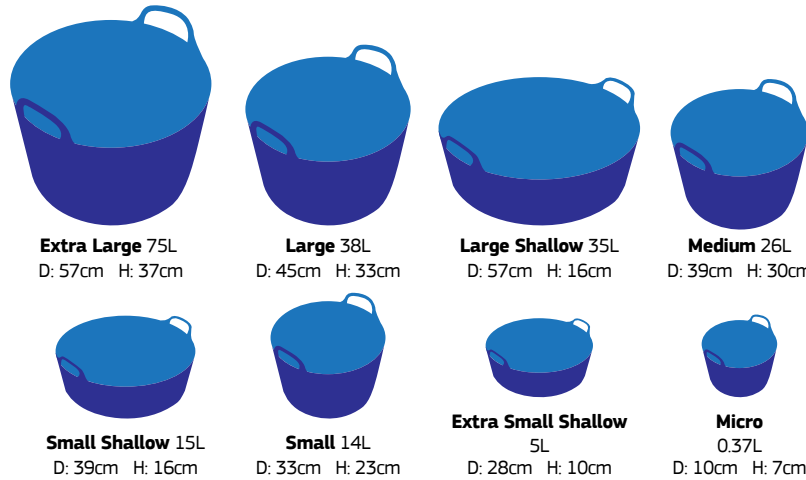

Gorilla Tubs

- **Certified food grade safe** (excl. yellow & black)
- **Safe & non-toxic - DEHP & BPA free**
- **Larger sizes tested to carry 100kgs**
- **UV proof, frost proof and fade resistant**
- **Strong handles with comfortable grip**