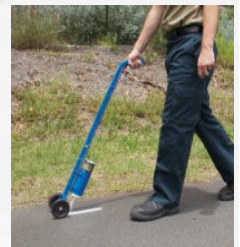

Dy-Mark 2 Wheel Spot Marking Handle

Lightweight, removable handle for spot marking. Suitable for use with Spray & Mark, Landscape Chalk and Mine marking Aerosols

Dy-Mark Industries Long Arm Handle Dispenser

Dy-Mark long Arm Back Saver gives you that extra reach when you need it. Assists in preventing back strain, improves efficiency and makes application less fatiguing. Lightweight aluminium construction. Suitable for use with Spray & Mark cans, landscape chalk and mine marking aerosols