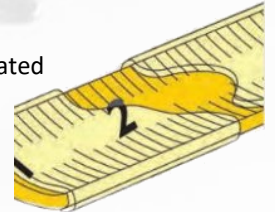

### Pole Vault jumping

Telefix 8 metre measuring Pole fitted with the 15cm cross arm bar is ideal for pole vault jumping. The telescopic pole is made of aluminium and has an integrated bullseye bubble. Measures up to 800cm. Stored length is only 136cm. **Made in Italy**

### Metrica Super Action Tape 50m or 100m

The Metrica Super Action Open Reel Steel Tape has an ergonomically shaped frame, is superlight and will not tire your wrist during use and transport.

- Exclusive extraction system of the tape with blocked crank
- Nylon coated tape prevents wear and corrosion
- Foldable hook
- Special rubberized handle with anti-slip coating
- 13mm wide blade
- Tape exit crank blocked
- Shaped for extreme lightness **From Italy**

When pulling out the tape, the crank does not

Nylon coated

### Clegg Impact Soil Tester 2.25kg

The Clegg Hammer is used for measuring shock attenuation characteristics of natural and artificial playing surfaces.

Now with Data Logging & Data Logging with GPS