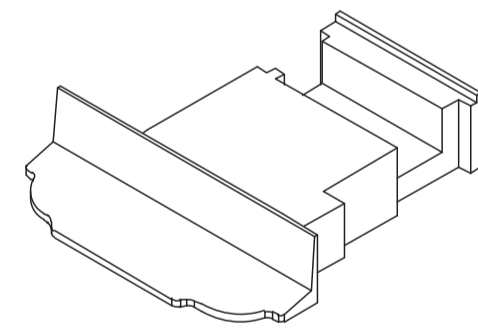

ECOLIPSE *esthétique*

70mm Sculptured Profile Range

Externally beaded Sash
P40021

Internally beaded Sash
P50238

Tilt and Turn Sash
P50239

Door Sash - Open In
P50240

Door Sash - Open Out
P50241

116mm Midrail
P50205

French Overlap
P50212

French Overlap end cap
M55019

Standard Low Threshold
A00092

French door Low Threshold
A51144

Part M Low Threshold
A00289

28mm Bead
P50130

28mm Bead
P40036.64

28mm Bead
P50036