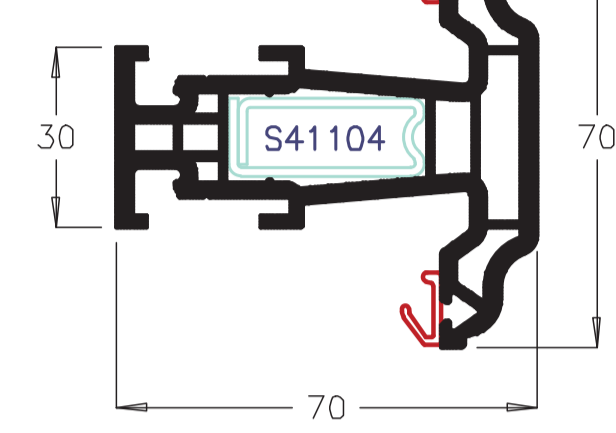

ECOLIPSE *esthétique*

70mm Sculptured Profile Range

Externally beaded Sash
P40021

Internally beaded Sash
P50238

Tilt and Turn Sash
P50239

Door Sash - Open In
P50240

Door Sash - Open Out
P50241

116mm Midrail
P50205

French Overlap
P50212

French Overlap end cap
M55019

Standard Low Threshold
A00092

French door Low Threshold
A51144

Part M Low Threshold
A00289

28mm Bead
P50130

28mm Bead
P40036.64

28mm Bead
P50036