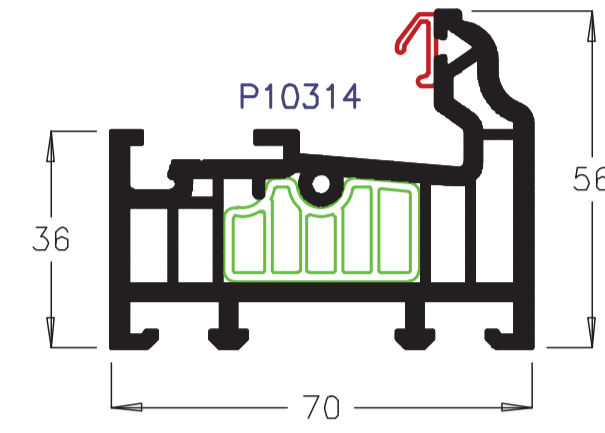

ECOLIPSE *esthétique*

70mm Sculptured Profile Range

Externally beaded Sash
P40021

Internally beaded Sash
P50238

Tilt and Turn Sash
P50239

Door Sash - Open In
P50240

Door Sash - Open Out
P50241

116mm Midrail
P50205

French Overlap
P50212

French Overlap end cap
M55019

Standard Low Threshold
A00092

French door Low Threshold
A51144

Part M Low Threshold
A00289

28mm Bead
P50130

28mm Bead
P40036.64

28mm Bead
P50036