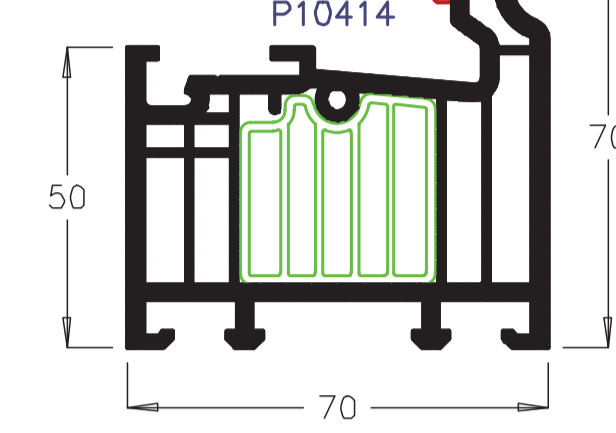

ECOLIPSE *esthétique*

70mm Sculptured Profile Range

Externally beaded Sash
P40021

Internally beaded Sash
P50238

Tilt and Turn Sash
P50239

Door Sash - Open In
P50240

Door Sash - Open Out
P50241

116mm Midrail
P50205

French Overlap
P50212

French Overlap end cap
M55019

Standard Low Threshold
A00092

French door Low Threshold
A51144

Part M Low Threshold
A00289

28mm Bead
P50130

28mm Bead
P40036.64

28mm Bead
P50036