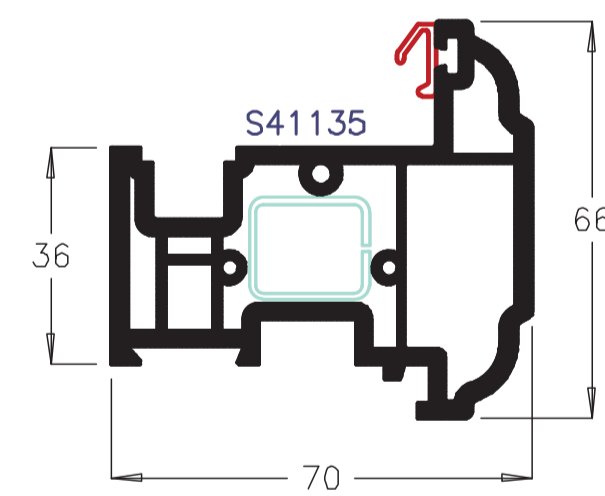

ECOLIPSE *esthétique*

70mm Sculptured Profile Range

Externally beaded Sash
P40021

Internally beaded Sash
P50238

Tilt and Turn Sash
P50239

Door Sash - Open In
P50240

Door Sash - Open Out
P50241

116mm Midrail
P50205

French Overlap
P50212

French Overlap end cap
M55019

Standard Low Threshold
A00092

French door Low Threshold
A51144

Part M Low Threshold
A00289

28mm Bead
P50130

28mm Bead
P40036.64

28mm Bead
P50036