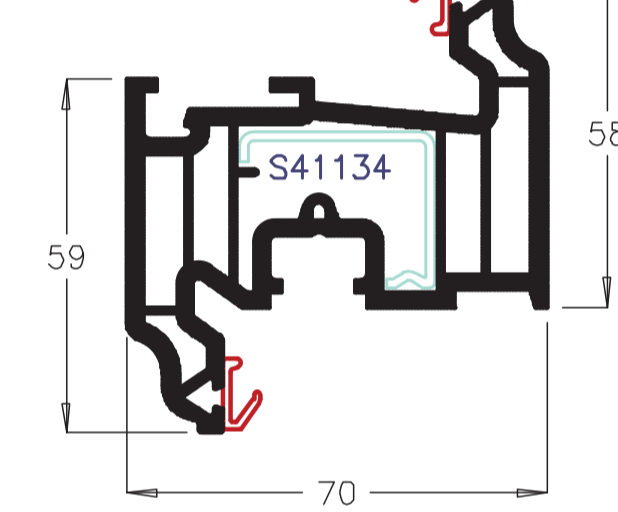

ECOLIPSE *esthétique*

70mm Sculptured Profile Range

Externally beaded Sash
P40021

Internally beaded Sash
P50238

Tilt and Turn Sash
P50239

Door Sash - Open In
P50240

Door Sash - Open Out
P50241

116mm Midrail
P50205

French Overlap
P50212

French Overlap end cap
M55019

Standard Low Threshold
A00092

French door Low Threshold
A51144

Part M Low Threshold
A00289

28mm Bead
P50130

28mm Bead
P40036.64

28mm Bead
P50036

28mm Bead
P50131

WHS Halo
Water Orton Lane
Minworth
Sutton Coldfield
West Midlands B76 9BW

Tel: 0121 749 3000
Fax: 0121 749 2511
Email: info@whshalo.com
www.whshalo.com