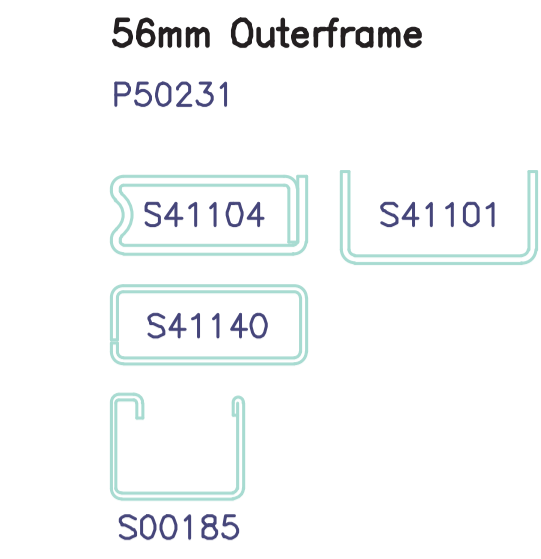

ECOLIPSE *esthétique*

70mm Sculptured Profile Range

Externally beaded Sash
P40021

Internally beaded Sash
P50238

Tilt and Turn Sash
P50239

Door Sash - Open In
P50240

Door Sash - Open Out
P50241

116mm Midrail
P50205

French Overlap
P50212

French Overlap end cap
M55019

Standard Low Threshold
A00092

French door Low Threshold
A51144

Part M Low Threshold
A00289

28mm Bead
P50130

28mm Bead
P40036.64

28mm Bead
P50036