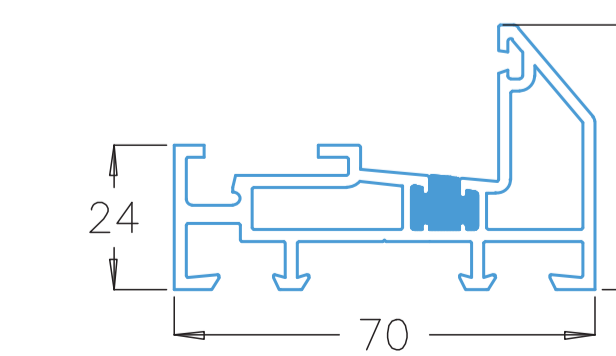

ECOLIPSE *esthétique*

70mm Sculptured Profile Range

Externally beaded Sash
P40021

Internally beaded Sash
P50238

Tilt and Turn Sash
P50239

Door Sash - Open In
P50240

Door Sash - Open Out
P50241

116mm Midrail
P50205

French Overlap
P50212

French Overlap end cap
M55019

Standard Low Threshold
A00092

French door Low Threshold
A51144

Part M Low Threshold
A00289

28mm Bead
P50130

28mm Bead
P40036.64

28mm Bead
P50036

28mm Bead
P50131

WHS Halo
Water Orton Lane
Minworth
Sutton Coldfield
West Midlands B76 9BW

Tel: 0121 749 3000
Fax: 0121 749 2511
Email: info@whshalo.com
www.whshalo.com