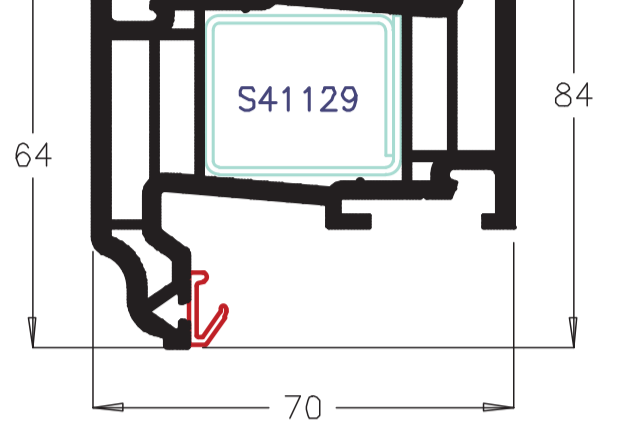

ECOLIPSE *esthétique*

70mm Sculptured Profile Range

Externally beaded Sash
P40021

Internally beaded Sash
P50238

Tilt and Turn Sash
P50239

Door Sash - Open In
P50240

Door Sash - Open Out
P50241

116mm Midrail
P50205

French Overlap
P50212

French Overlap end cap
M55019

Standard Low Threshold
A00092

French door Low Threshold
A51144

Part M Low Threshold
A00289

28mm Bead
P50130

28mm Bead
P40036.64

28mm Bead
P50036