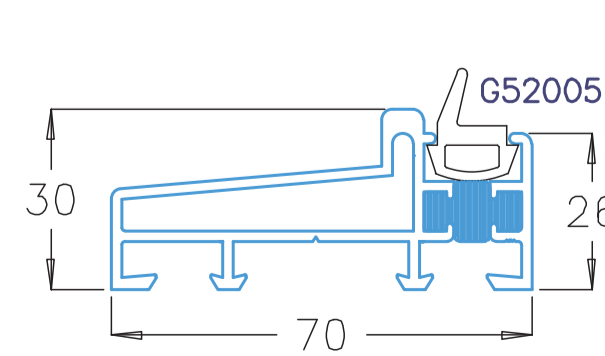

ECOLIPSE *esthétique*

70mm Sculptured Profile Range

Externally beaded Sash
P40021

Internally beaded Sash
P50238

Tilt and Turn Sash
P50239

Door Sash - Open In
P50240

Door Sash - Open Out
P50241

116mm Midrail
P50205

French Overlap
P50212

French Overlap end cap
M55019

Standard Low Threshold
A00092

French door Low Threshold
A51144

Part M Low Threshold
A00289

28mm Bead
P50130

28mm Bead
P40036.64

28mm Bead
P50036

28mm Bead
P50131

WHS Halo
Water Orton Lane
Minworth
Sutton Coldfield
West Midlands B76 9BW

Tel: 0121 749 3000
Fax: 0121 749 2511
Email: info@whshalo.com
www.whshalo.com