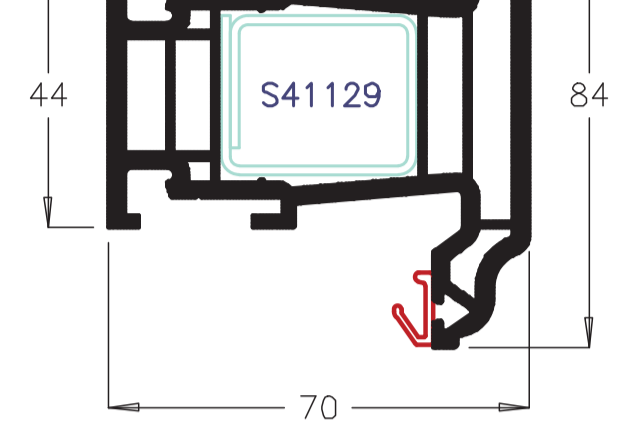

ECOLIPSE *esthétique*

70mm Sculptured Profile Range

Externally beaded Sash
P40021

Internally beaded Sash
P50238

Tilt and Turn Sash
P50239

Door Sash - Open In
P50240

Door Sash - Open Out
P50241

116mm Midrail
P50205

French Overlap
P50212

French Overlap end cap
M55019

Standard Low Threshold
A00092

French door Low Threshold
A51144

Part M Low Threshold
A00289

28mm Bead
P50130

28mm Bead
P40036.64

28mm Bead
P50036