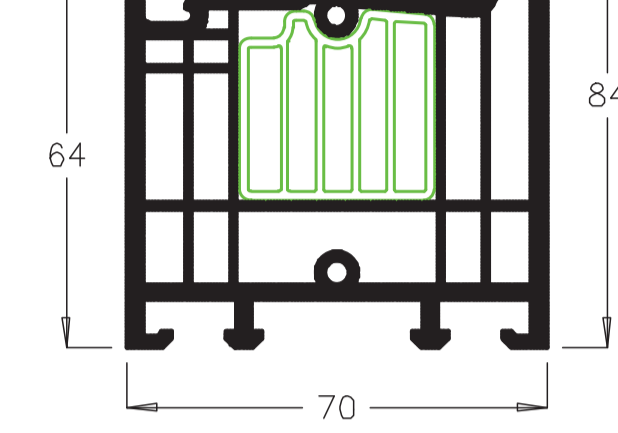

ECOLIPSE *esthétique*

70mm Sculptured Profile Range

Externally beaded Sash
P40021

Internally beaded Sash
P50238

Tilt and Turn Sash
P50239

Door Sash - Open In
P50240

Door Sash - Open Out
P50241

116mm Midrail
P50205

French Overlap
P50212

French Overlap end cap
M55019

Standard Low Threshold
A00092

French door Low Threshold
A51144

Part M Low Threshold
A00289

28mm Bead
P50130

28mm Bead
P40036.64

28mm Bead
P50036