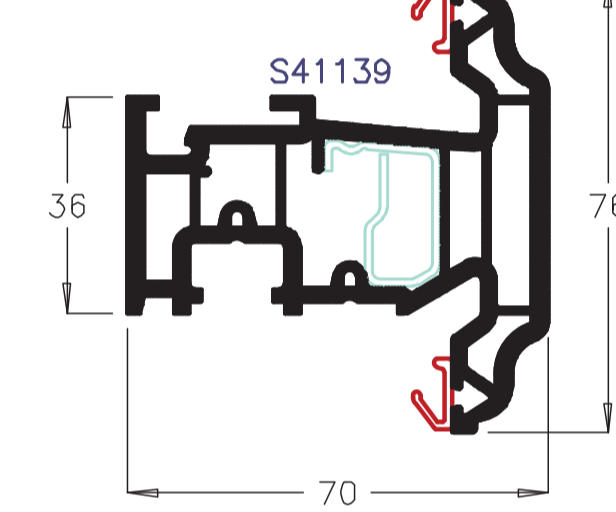

ECOLIPSE *esthétique*

70mm Sculptured Profile Range

Externally beaded Sash
P40021

Internally beaded Sash
P50238

Tilt and Turn Sash
P50239

Door Sash - Open In
P50240

Door Sash - Open Out
P50241

116mm Midrail
P50205

French Overlap
P50212

French Overlap end cap
M55019

Standard Low Threshold
A00092

French door Low Threshold
A51144

Part M Low Threshold
A00289

28mm Bead
P50130

28mm Bead
P40036.64

28mm Bead
P50036

28mm Bead
P50131

WHS Halo
Water Orton Lane
Minworth
Sutton Coldfield
West Midlands B76 9BW

Tel: 0121 749 3000
Fax: 0121 749 2511
Email: info@whshalo.com
www.whshalo.com