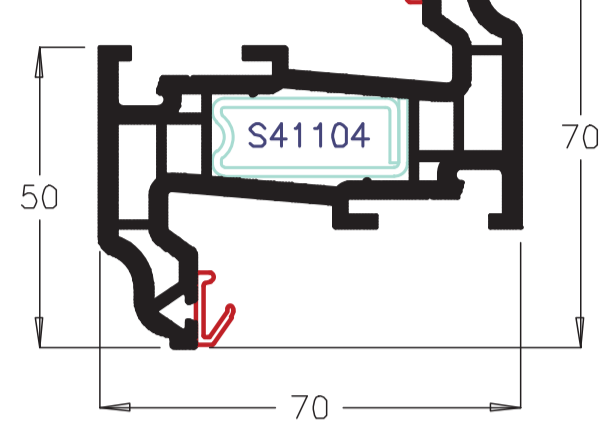

ECOLIPSE *esthétique*

70mm Sculptured Profile Range

Externally beaded Sash
P40021

Internally beaded Sash
P50238

Tilt and Turn Sash
P50239

Door Sash - Open In
P50240

Door Sash - Open Out
P50241

116mm Midrail
P50205

French Overlap
P50212

French Overlap end cap
M55019

Standard Low Threshold
A00092

French door Low Threshold
A51144

Part M Low Threshold
A00289

28mm Bead
P50130

28mm Bead
P40036.64

28mm Bead
P50036