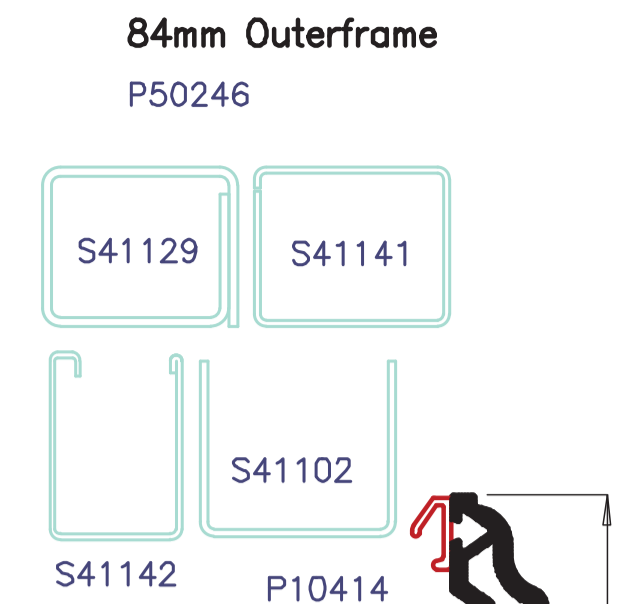

ECOLIPSE *esthétique*

70mm Sculptured Profile Range

Externally beaded Sash
P40021

Internally beaded Sash
P50238

Tilt and Turn Sash
P50239

Door Sash - Open In
P50240

Door Sash - Open Out
P50241

116mm Midrail
P50205

French Overlap
P50212

French Overlap end cap
M55019

Standard Low Threshold
A00092

French door Low Threshold
A51144

Part M Low Threshold
A00289

28mm Bead
P50130

28mm Bead
P40036.64

28mm Bead
P50036

28mm Bead
P50131

WHS Halo
Water Orton Lane
Minworth
Sutton Coldfield
West Midlands B76 9BW

Tel: 0121 749 3000
Fax: 0121 749 2511
Email: info@whshalo.com
www.whshalo.com