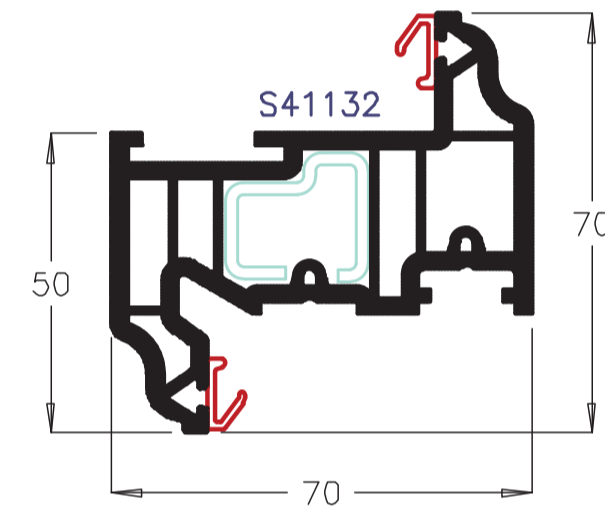

ECOLIPSE *esthétique*

70mm Sculptured Profile Range

Externally beaded Sash
P40021

Internally beaded Sash
P50238

Tilt and Turn Sash
P50239

Door Sash - Open In
P50240

Door Sash - Open Out
P50241

116mm Midrail
P50205

French Overlap
P50212

French Overlap end cap
M55019

Standard Low Threshold
A00092

French door Low Threshold
A51144

Part M Low Threshold
A00289

28mm Bead
P50130

28mm Bead
P40036.64

28mm Bead
P50036