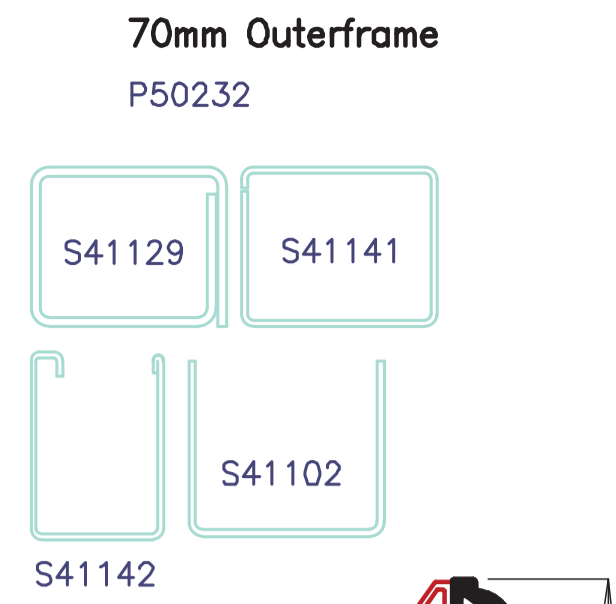

ECOLIPSE *esthétique*

70mm Sculptured Profile Range

Externally beaded Sash
P40021

Internally beaded Sash
P50238

Tilt and Turn Sash
P50239

Door Sash - Open In
P50240

Door Sash - Open Out
P50241

116mm Midrail
P50205

French Overlap
P50212

French Overlap end cap
M55019

Standard Low Threshold
A00092

French door Low Threshold
A51144

Part M Low Threshold
A00289

28mm Bead
P50130

28mm Bead
P40036.64

28mm Bead
P50036