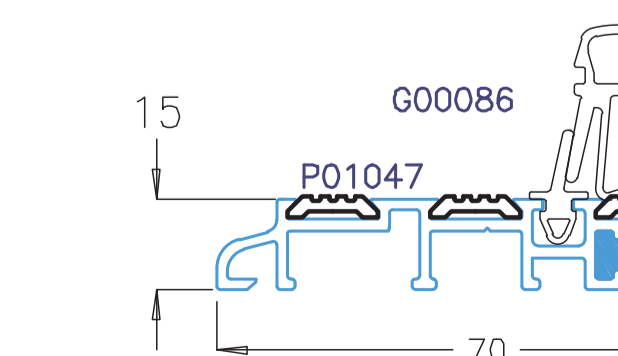

ECOLIPSE *esthétique*

70mm Sculptured Profile Range

Externally beaded Sash
P40021

Internally beaded Sash
P50238

Tilt and Turn Sash
P50239

Door Sash - Open In
P50240

Door Sash - Open Out
P50241

116mm Midrail
P50205

French Overlap
P50212

French Overlap end cap
M55019

Standard Low Threshold
A00092

French door Low Threshold
A51144

Part M Low Threshold
A00289

28mm Bead
P50130

28mm Bead
P40036.64

28mm Bead
P50036

28mm Bead
P50131

WHS Halo
Water Orton Lane
Minworth
Sutton Coldfield
West Midlands B76 9BW

Tel: 0121 749 3000
Fax: 0121 749 2511
Email: info@whshalo.com
www.whshalo.com