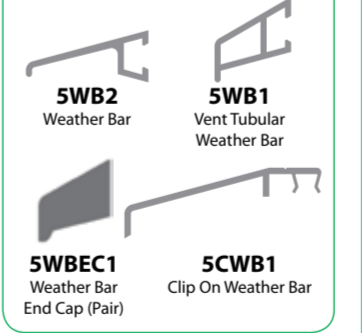

Weather Bars