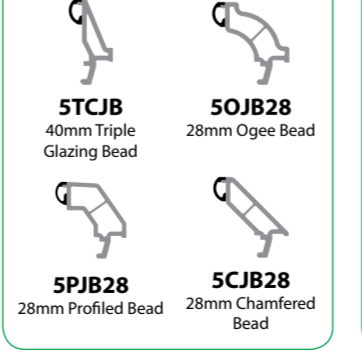

Beads & Gaskets