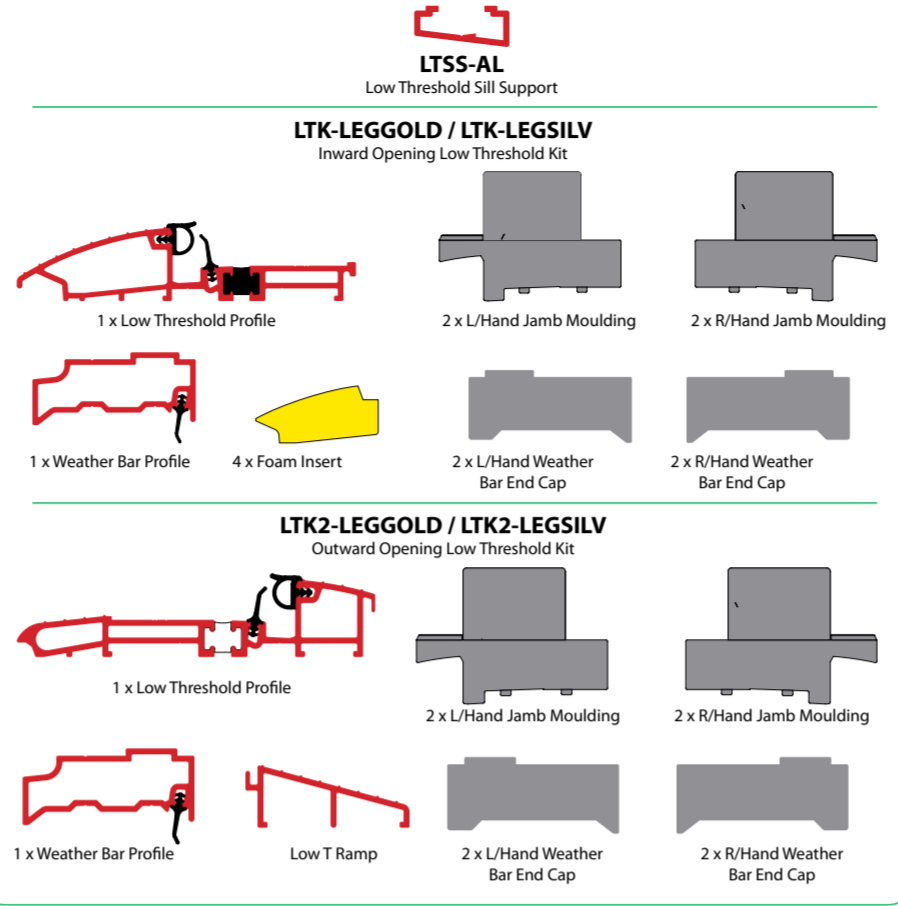

Part M Low Threshold Kits