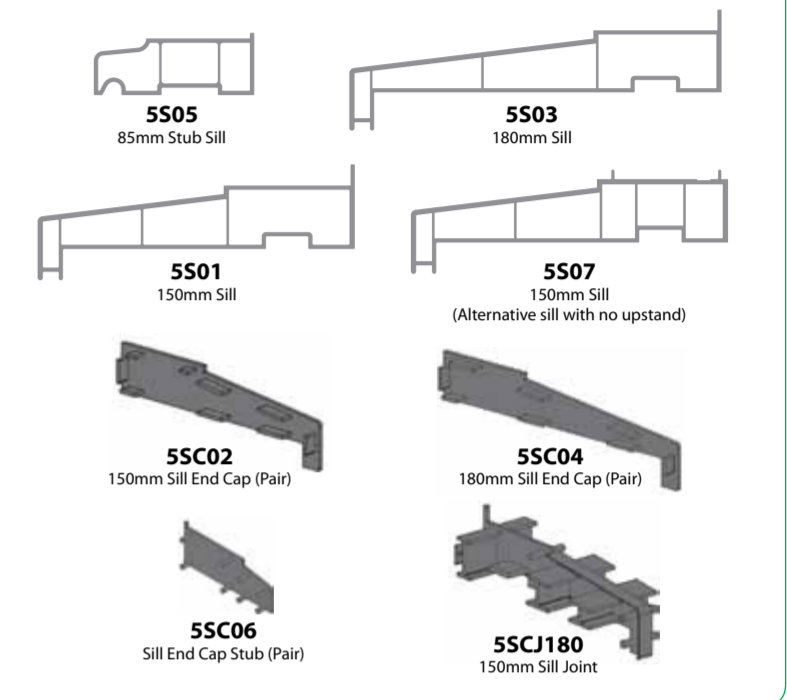

Sills & Sill End Caps and Joints