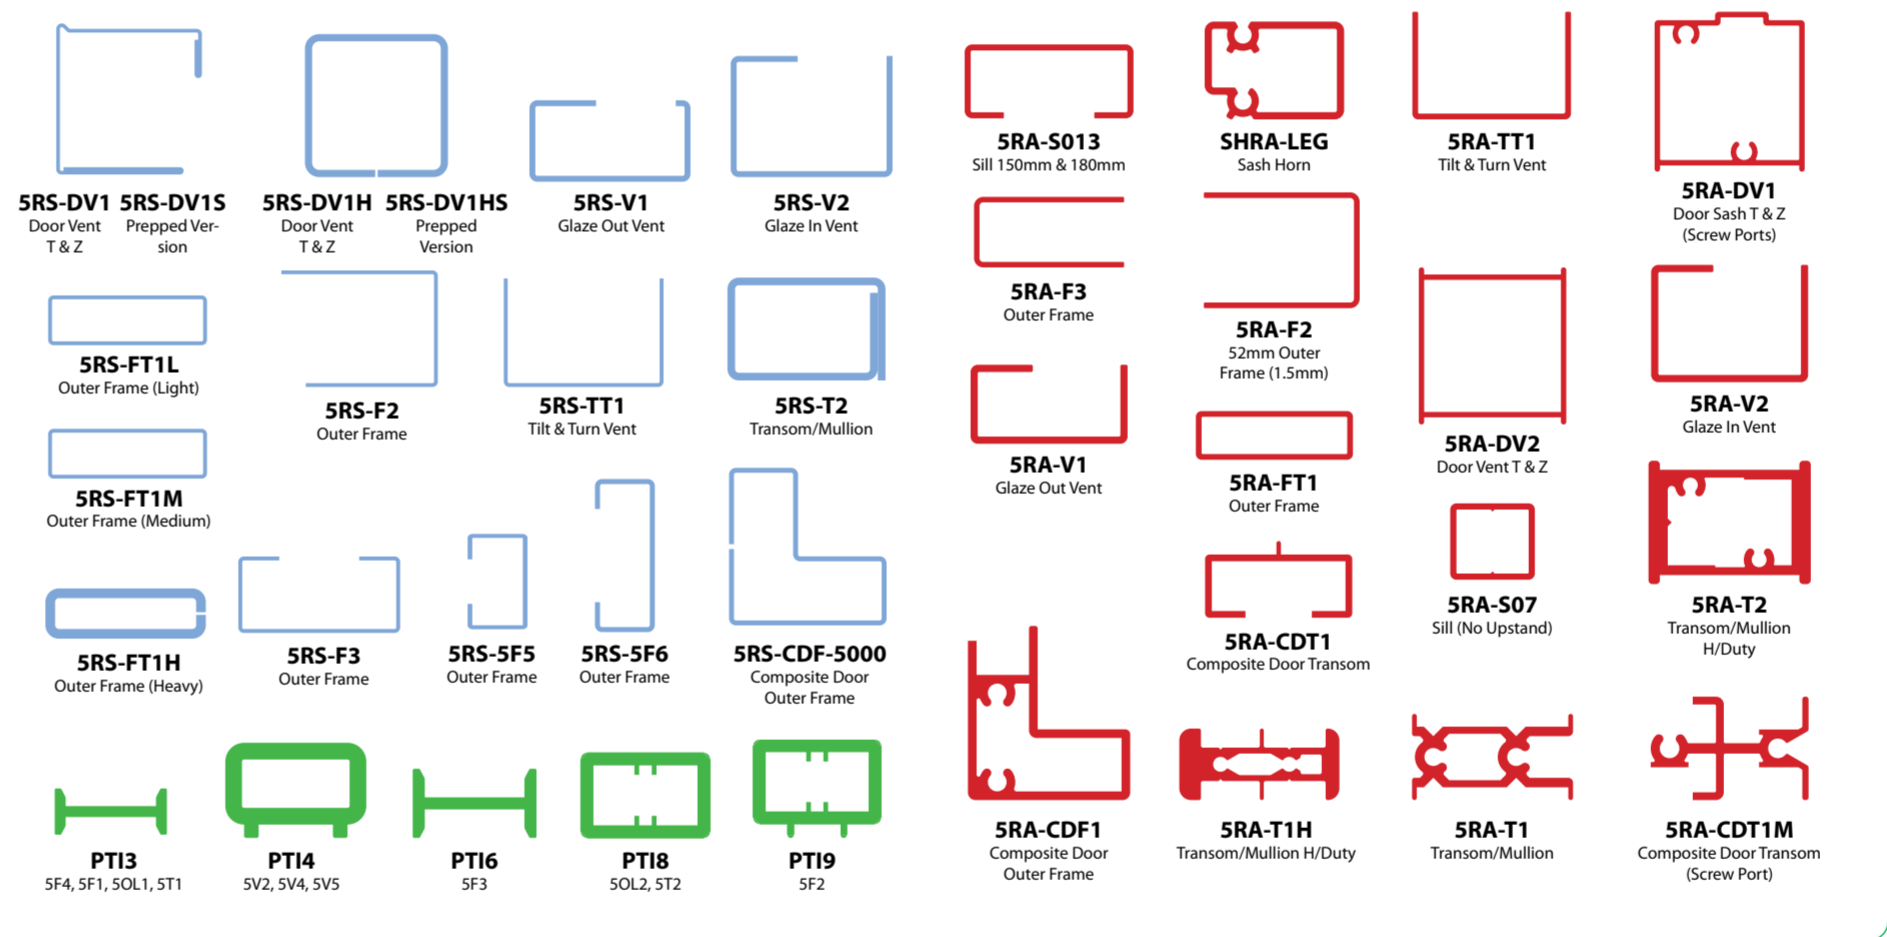

Reinforcements