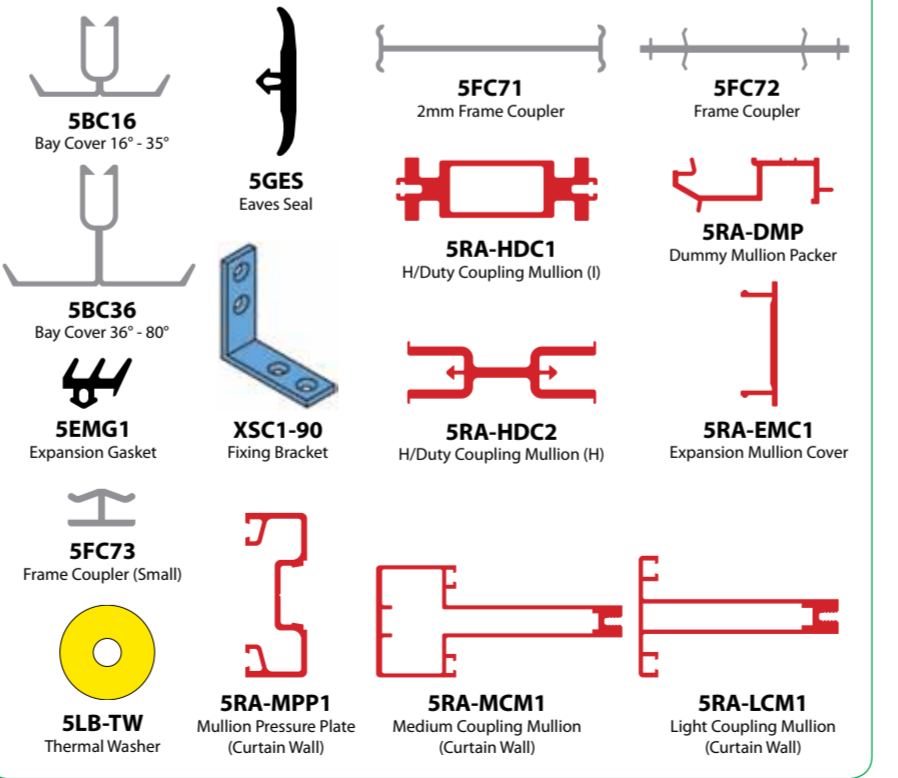

Expansion Mullions & Couplings