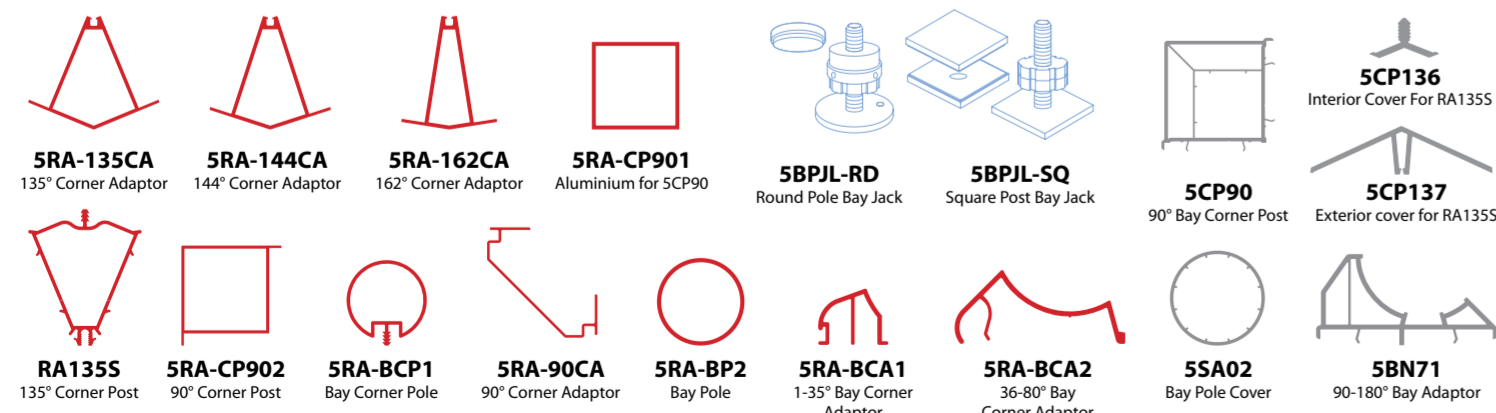

Bay Window Profiles