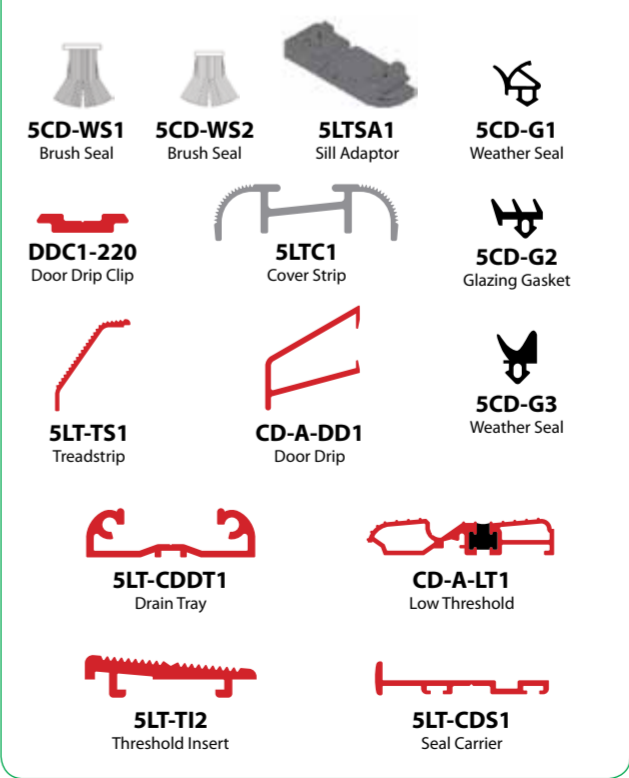

Weather Bars

Composite Door Low Threshold