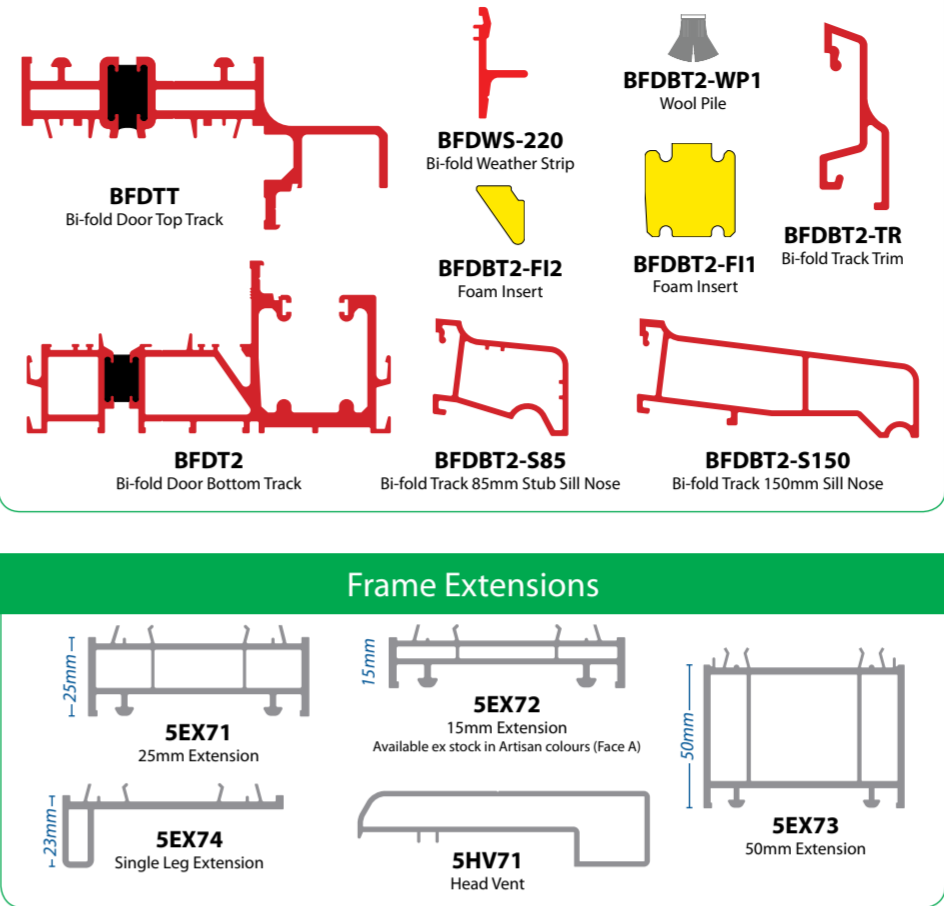

Bi-fold Doors