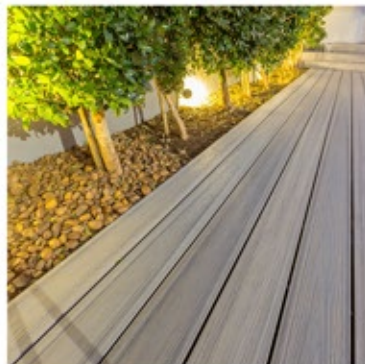

Infinity iS

i Series: Carribean Coral