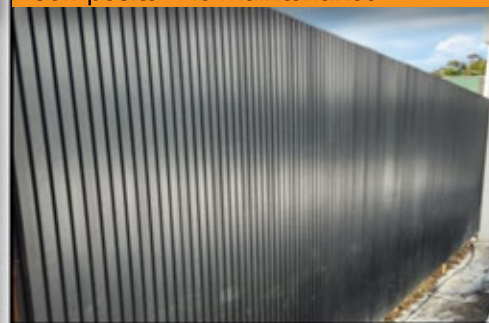

MODWOOD

Composite - No Maintenance

Available in the following

- 4 colours: Silvergum, Jarrah, Blackbean, Sahara
- 68x17mm @ 5.4m

In Stock

SERFLOOR WPC

Composite - No Maintenance

Available in the following: