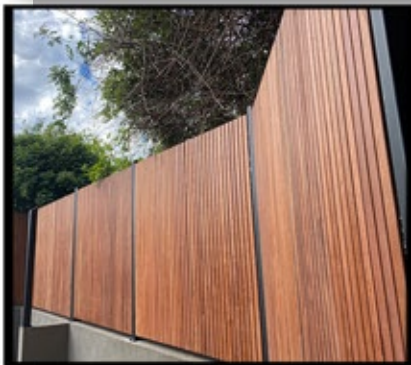

1800 x 600mm

1800 x 1200mm

Byron Modina Mountain Ash Star Jasmine Orient Daintree Empire Monsoon Stonefield

BUDGET MIXED HARDWOOD SLIMLINE SCREENS

Available sizes:

- 1800 x 600mm
- 1800 x 900mm
- 1800 x 1200mm
- 1800 x 1800mm
- 2400 x 900mm

RECLAIMED HARDWOOD SCREENS

Available sizes:

- 1800 x 900mm
- 1800 x 1200mm
- 1800 x 1800mm
- Available in vertical/horizontal slats

LOTUS PREMIUM HARDWOOD SCREENS

Merbau F/J Natural
1800 x 900mm
2400 x 900mm