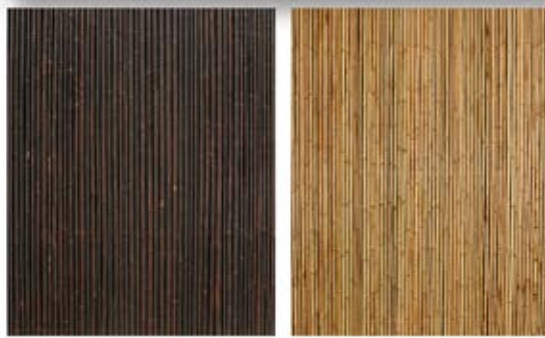

JATI BAMBOO ROLLS