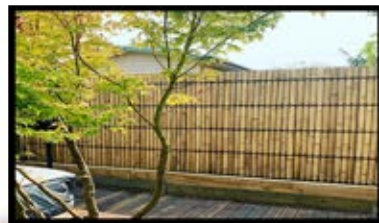

MELBOURNE'S BIGGEST RANGE AND DISPLAYS OF DECKING AND SCREENING

BAMBOO

40 Years!

Of supplying quality timber to
builders, carpenters, D.I.Y-ers
landscapers, handyman
homeowners and display
homes!

Turning backyards into lifestyles

Pictures are indicative only. Please view products in our show room before making a purchase. For a full price list and information on updated and discontinued products, please contact our sales office or visit our website. Closed public holidays and Sundays.

www.chippysoutdoor.com.au

T: 9755 6811

2131 Princes Hwy, Clayton VIC 3168 (cnr Cambro Rd)