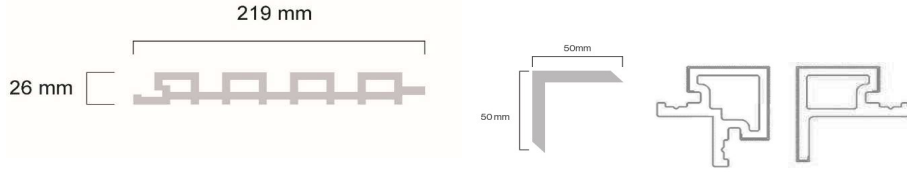

Date: 1st July 2023

WPC Castellation Cladding

WPC Cladding Styles

Size(mm)	Actual Cover(mm)	Length(m)	Price (Length)
219 x 26	200	2.9	$67.60
50 x 50mm Internal Corner Piece		2.9	$27.28
External Corner Piece		2.9	$27.28
Starter Piece		2.9	$27.28

Please note: Orders under 50 lengths incur a $60.00 job lot fee.