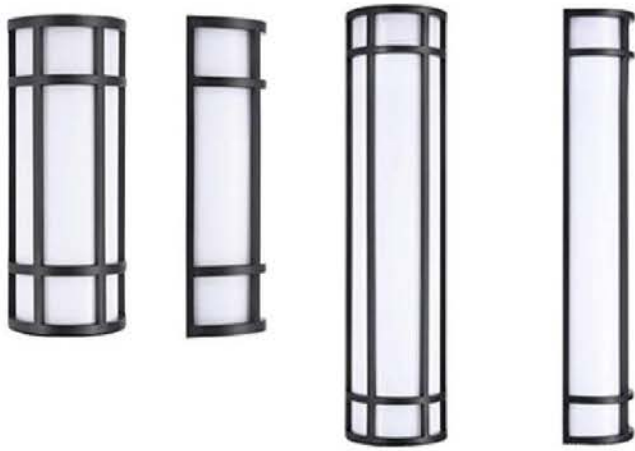

LED Outdoor Wall Sconce

Item No	Dimensions	Power	Voltage	Lumen	CCT	Dimmable
BLOW051215W-3CCT	L:6"*H:12"*E:4"	15W	120V-277VAC	750LM	3CCT-3000k/4000k/5000k	NO
BLOW051820W-3CCT	L:6"*H:18"*E:4"	20W	120V-277VAC	1000LM	3CCT-3000k/4000k/5000k	NO
BLOW052423W-3CCT	L:6"*H:24"*E:4"	23W	120V-277VAC	1200LM	3CCT-3000k/4000k/5000k	NO
BLOW053028W-3CCT	L:6"*H:30"*E:4"	28W	120V-277VAC	1500LM	3CCT-3000k/4000k/5000k	NO