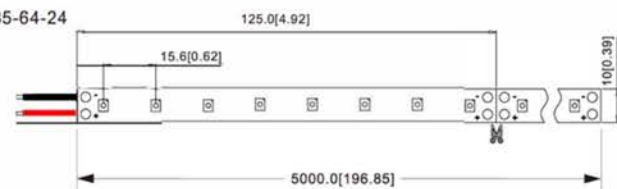

CN-H2835-64-24