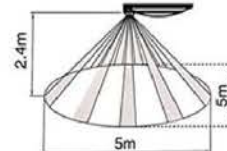

LED Disk Light With Motion Sensor

Two Installation Methods

Ceiling Mount

Wall Mount

Sensor Detection Range:

Ceiling Mount sensor Detection Range

Wall Mount sensor Detection Range

Item No	Dimensions	Power	Voltage	Lumen	CCT	Dimmable
BLCL01AC715PIR	D:8"*H:1-1/4"	AC15W	120VAC	1000LM	3000k/4000k/5000k	YES
BLCL01AC1220PIR	D:12"*H:1-1/4"	AC20W	120VAC	1100LM	3000k/4000k/5000k	YES
BLCL01AC715PIR	D:8"*H:1-1/4"	AC15W	120VAC	1000LM	3000k/4000k/5000k	YES
BLCL01AC1220PIR	D:12"*H:1-1/4"	AC20W	120VAC	1100LM	3000k/4000k/5000k	YES