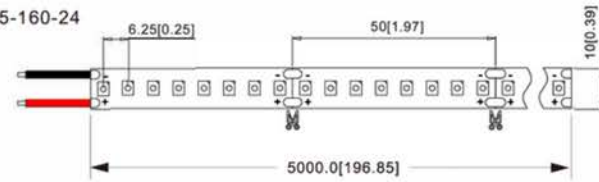

CN-H2835-160-24