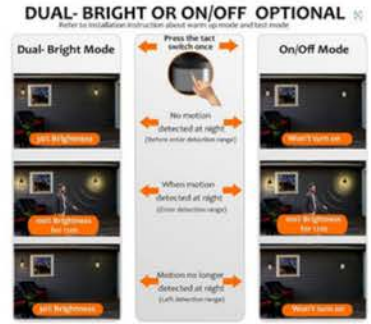

E26 Outdoor Wall Sconce

Outdoor Wall Sconce

Outdoor Wall Sconce w/ Photocell

Outdoor Wall Sconce w/ PIR Motion Sensor

Item No	Dimensions	Lamp	Finish	Glass Finish
BLOW02081L-E26	W:4-3/4"*H:8"*E:6-3/8"	1*E26(Lamps no Included)	BK	Clear Seedy Glass
BLOW02081L-E26-PH	W:4-3/4"*H:8"*E:6-3/8"	1*E26(Lamps no Included)	BK	Clear Seedy Glass
BLOW02081L-E26-SENSOR	W:4-3/4"*H:8"*E:6-3/8"	1*E26(Lamps no Included)	BK	Clear Seedy Glass