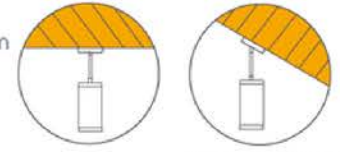

LED Cylinder

Finish

- BK 
- WH 
- BZ 
- SN 

Pendant

Cord

Stem

Max. 20° Slope

Item No	Trim Size	Lumens	Voltage	Wattage	CCT	Dimmable
HT-G3PMD418WIV	4	1260	120-277VAC	18	5CCT-27/30/35/40/5000K	Yes
HT-G3PMD425WIV	4	1750	120-277VAC	25	5CCT-27/30/35/40/5000K	Yes
HT-G3MD525WIV	5	1260	120-277VAC	18	5CCT-27/30/35/40/5000K	Yes
HT-G3SMD536WIV	5	1750	120-277VAC	25	5CCT-27/30/35/40/5000K	Yes
HT-G3SMD618WIV	5	2520	120-277VAC	36	5CCT-27/30/35/40/5000K	Yes
HT-G3SMD625WIV	6	1260	120-277VAC	18	5CCT-27/30/35/40/5000K	Yes
HT-G3SMD625WIV	6	1750	120-277VAC	25	5CCT-27/30/35/40/5000K	Yes
HT-G3SMD636WIV	6	2520	120-277VAC	36	5CCT-27/30/35/40/5000K	Yes
HT-G3SMD643WIV	6	3010	120-277VAC	43	5CCT-27/30/35/40/5000K	Yes
HT-G3SMD843WIV	8	3010	120-277VAC	43	5CCT-27/30/35/40/5000K	Yes
HT-G3SMD856WIV	8	3920	120-277VAC	56	5CCT-27/30/35/40/5000K	Yes