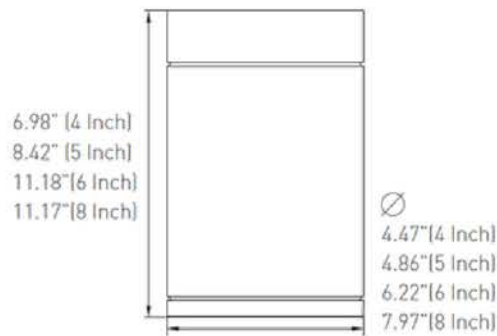

LED Cylinder

Finish

- BK
- WH
- BZ
- SN

Surface

Item No	Trim Size	Lumens	Voltage	Wattage	CCT	Dimmable
HT-G3SMD418WIV	4	1260	120-277VAC	18	5CCT-27/30/35/40/5000K	Yes
HT-G3SMD425WIV	4	1750	120-277VAC	25	5CCT-27/30/35/40/5000K	Yes
HT-G3SMD525WIV	5	1750	120-277VAC	25	5CCT-27/30/35/40/5000K	Yes
HT-G3SMD536WIV	5	2520	120-277VAC	36	5CCT-27/30/35/40/5000K	Yes
HT-G3SMD618WIV	5	1260	120-277VAC	18	5CCT-27/30/35/40/5000K	Yes
HT-G3SMD625WIV	6	1750	120-277VAC	25	5CCT-27/30/35/40/5000K	Yes
HT-G3SMD636WIV	6	2520	120-277VAC	36	5CCT-27/30/35/40/5000K	Yes
HT-G3SMD643WIV	6	3010	120-277VAC	43	5CCT-27/30/35/40/5000K	Yes
HT-G3SMD843WIV	8	3010	120-277VAC	43	5CCT-27/30/35/40/5000K	Yes
HT-G3SMD856WIV	8	3920	120-277VAC	56	5CCT-27/30/35/40/5000K	Yes