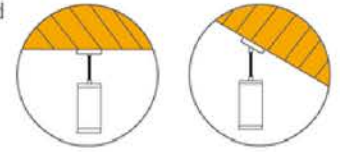

LED Cylinder

Finish

- BK 
- WH 
- BZ 
- SN 

Pendant

Cord

Stem

Max. 20° Slope

Item No	Trim Size	Lumens	Voltage	Wattage	CCT	Dimmable
HT-G3PMD418WIV	4	1260	120-277VAC	18	5CCT-27/30/35/40/5000K	Yes
HT-G3PMD425WIV	4	1750	120-277VAC	25	5CCT-27/30/35/40/5000K	Yes
HT-G3MD525WIV	5	1260	120-277VAC	18	5CCT-27/30/35/40/5000K	Yes
HT-G3SMD536WIV	5	1750	120-277VAC	25	5CCT-27/30/35/40/5000K	Yes
HT-G3SMD618WIV	5	2520	120-277VAC	36	5CCT-27/30/35/40/5000K	Yes
HT-G3SMD625WIV	6	1260	120-277VAC	18	5CCT-27/30/35/40/5000K	Yes
HT-G3SMD625WIV	6	1750	120-277VAC	25	5CCT-27/30/35/40/5000K	Yes
HT-G3SMD636WIV	6	2520	120-277VAC	36	5CCT-27/30/35/40/5000K	Yes
HT-G3SMD643WIV	6	3010	120-277VAC	43	5CCT-27/30/35/40/5000K	Yes
HT-G3SMD843WIV	8	3010	120-277VAC	43	5CCT-27/30/35/40/5000K	Yes
HT-G3SMD856WIV	8	3920	120-277VAC	56	5CCT-27/30/35/40/5000K	Yes