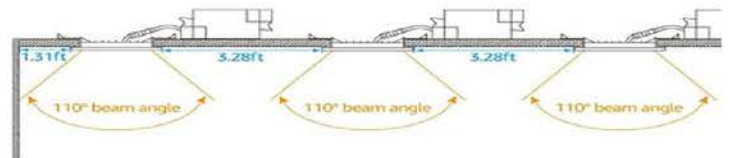

RECOMMENDED INSTALLATION DISTANCE

Item No	Dimensions	Power	Voltage	Lumen	CCT	Dimmable
BLCL120510W-3CCT	SQ:4-3/4"*H:3/4"	10W	120VAC	650LM	3CCT-3000k/4000k/5000k	YES
BLCL120715W-3CCT	SQ:6-3/4"*H:3/4"	15W	120VAC	950LM	3CCT-3000k/4000k/5000k	YES