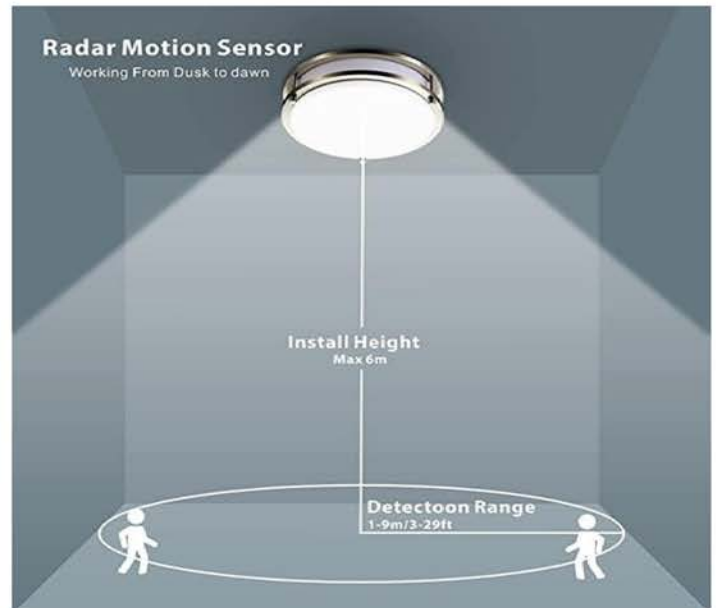

LED Flushmount with Motion Sensor

Item No	Dimensions	Power	Voltage	Lumen	CCT	Dimmable
BLCL301625W-MS	D:16"*H:4-1/2"	25W	120V-277VAC	1500LM	3000K/4000K/5000K	0-10V dimmable