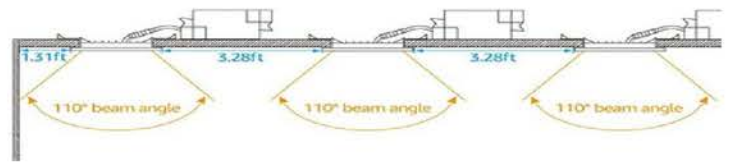

RECOMMENDED INSTALLATION DISTANCE

Item No	Dimensions	Power	Voltage	Lumen	CCT	Dimmable
BLCL110410W-3CCT	D:4-3/4"*H:3/4"	10W	120VAC	650LM	3CCT-3000k/4000k/5000k	YES
BLCL110615W-3CCT	D:6-3/4"*H:3/4"	15W	120VAC	950LM	3CCT-3000k/4000k/5000k	YES