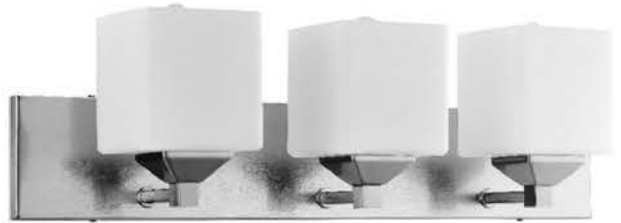

E26 Vanity Light

Item No	Dimensions	Lamp	Metal Finish	Glass Finish
BLVN11-1L-E26	L:5"*H:7"E:6"	1*E26(9W E26 A19 LED Lamps Included)	BN,CH,BZ	Opal Glass
BLVN11-2L-E26	L:16"*H:7"E:6"	2*E26(9W E26 A19 LED Lamps Included)	BN,CH,BZ	Opal Glass
BLVN11-3L-E26	L:24"*H:7"E:6"	3*E26(9W E26 A19 LED Lamps Included)	BN,CH,BZ	Opal Glass
BLVN11-4L-E26	L:30"*H:7"E:6"	4*E26(9W E26 A19 LED Lamps Included)	BN,CH,BZ	Opal Glass