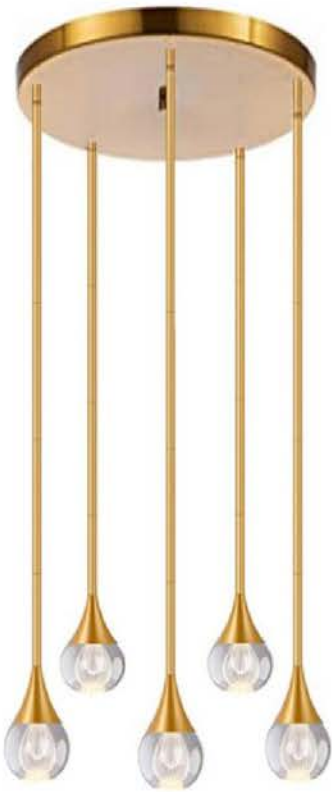

LED Crystal Pendant Light

Item No	Dimensions	Power	Voltage	Lumen	Dimmable
BLPD050505W	D:4"*H:56" (3*12"+1*6" stems)	5W	120V AC	300LM	YES
BLPD051018W	D:9.5"*H:57" (3*12"+1*6" stems)	15W	120V AC	800LM	YES
BLPD052720W	BL:27"*W4-1/2"H:57" (3*12"+1*6" stems)	20W	120V AC	1100LM	YES
BLPD051425W	D:14"*H:57" (3*12"+1*6" stems)	25W	120V AC	1300LM	YES