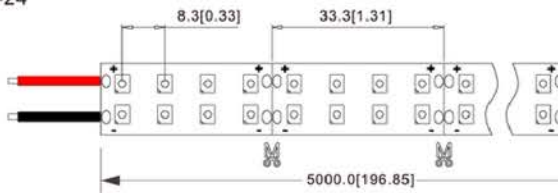

- Efficacy up to 130 Lumens/W
- Heat-conductive adhesive tape included
- IP Rating options (IP68, IP67 and IP65)
- 24VDC Input
- CCT Options 2700/2900/3500/3000/4000/5000/5700/6300/6500K

CN-H2835-240-24

CN-H2835-160-24