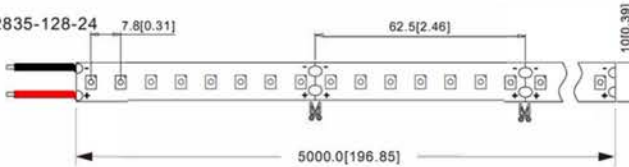

CN-H2835-128-24

CN-H2835-64-24