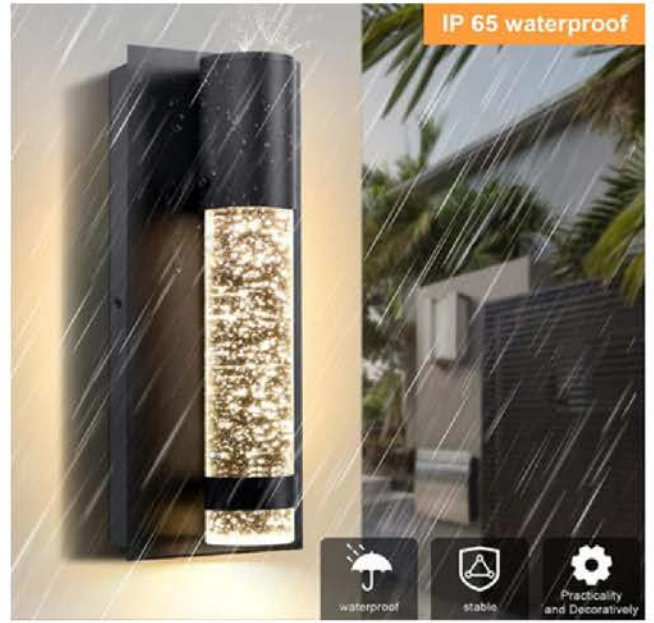

LED Outdoor Wall Sconce

Item No	Dimensions W:4-	Power	Voltage	Lumen	CCT	Dimmable
BLOW081210W	3/4"*H:12"*E:2-3/4"	10W	120V	500LM	3000k/4000k/5000k	YES
BLOW081210W-3CCT	W:4-3/4"*H:12"*E:2-3/4"	10W	120V	500LM	3CCT-3000k/4000k/5000k	YES