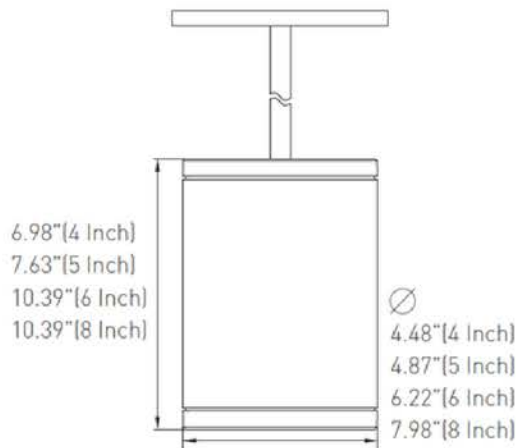

Finish

- BK
- WH
- BZ
- SN