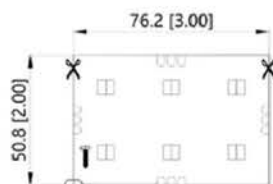

- Adopt high quality 2835 LED.
- PCB adopts FPC with high flexibility
- Quick Connector XH-3Y & Multiple Connection spot: Pin type assemblies are easy and stable way to connect panels.
- Flexible and cuttable every 76.2*50.8mm to satisfy different requirements
- IP22(non-waterproof) & IP64(spray glue coated) available
- Color temperature can be customized

Model No.	Light Color	Color Temperature(K)/ Wavelength(nm)	Beam Angle	Luminous Flu (lm/pcs)	Efficacy (lm/W)	Voltage (V DC)	Power (W/pcs)
H150-WN-H2835-576-24-W1	W	6500	120°	2188	95	24V	23
	N	2700		2096	91		23
	W+N	4300		4285	93		46

Model No.	LED Quantity/pc	Product Size L*W*H(mm)	Max Run(Single Feed)(pcs)	Min Cuttable Length(mm)	Working Temperature	Storage Temperature
H150-WN-H2835-576-24-W1	576	610*305*8	3	76.2*50.8	-20~+60°C	-20~+70°C

Min cuttable unit