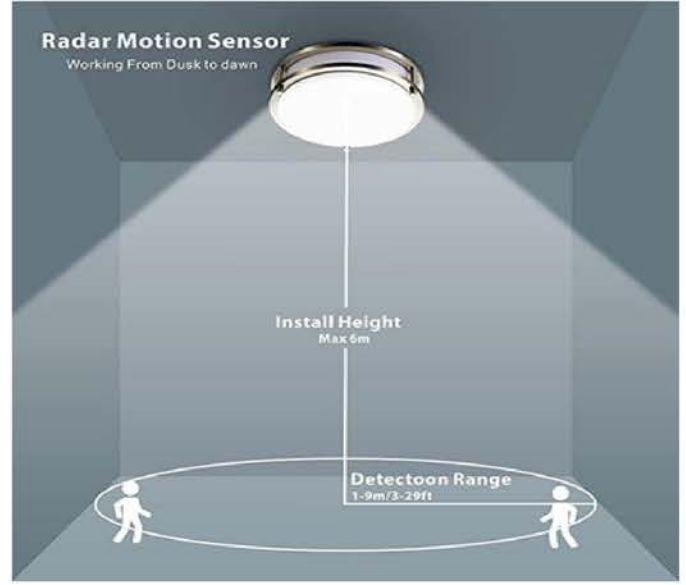

LED Double Ring Flush Mount

LED Double Ring Flushmount with Motion Sensor

Item No	Dimensions	Power	Voltage	Lumen	CCT	Dimmable
BLCL011215W3CCT-MS	D:12"*H:3"	15W	120-277V	1200LM	3CCT-3000k/4000k/5000k	NO
BLCL011420W3CCT-MS	D:14"*H:3-1/2"	20W	120-277V	1600LM	3CCT-3000k/4000k/5000k	NO
BLCL011625W3CCT-MS	D:16"*H:4"	25W	120-277V	2000LM	3CCT-3000k/4000k/5000k	NO