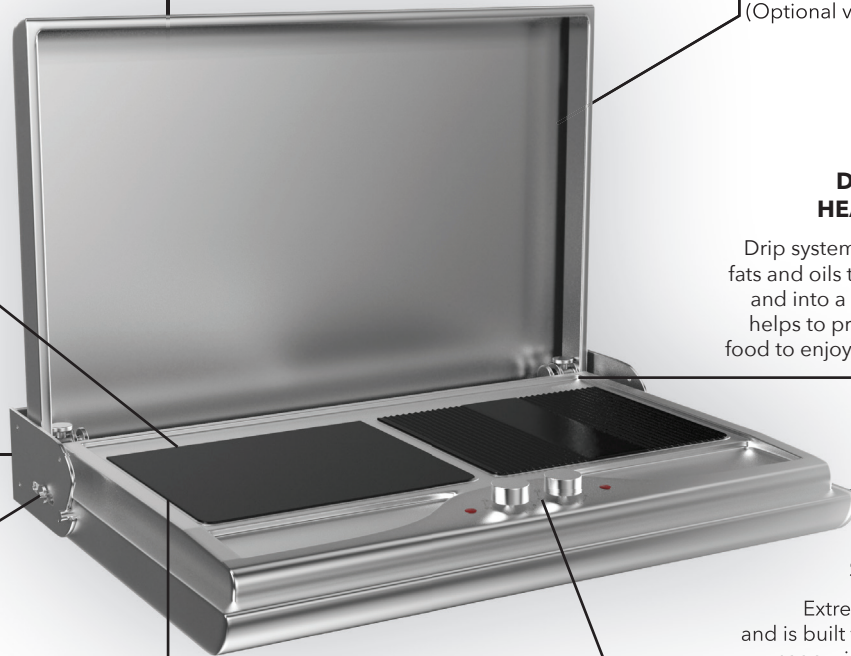

Easy to install design, utilising a strong bracket that attaches directly to a wall.

DRIP SYSTEM FOR HEALTHY COOKING

Drip system channels unwanted fats and oils to the rear of the unit and into a detachable cup. This helps to provide healthier, tasty food to enjoy time and time again.

COMPACT & SPACE SAVING FOLDAWAY DESIGN

The streamline design easily folds away against the wall when not in use. This helps to make it the ideal solution for today's style of living where space is at a premium.

TWO HIGH POWERED COOKING PLATES

Easy to clean ceramic glass cooking plates (one flat plate and one grooved griddle plate) which run on separately controlled zones. Each have radiant heating elements and can be set to their own cooking temperature.

HIGH QUALITY 304-GRADE STAINLESS STEEL

Extremely resistant to rust and is built to withstand years of usage within all climates. Also comes with a cover for protection.

STAINLESS STEEL CONTROL PANEL

High quality stainless steel control panel to allow complete control over the heat of the cooking surface. An indicator light for each cooker surface allows you to know when the BBQ is too hot to touch.