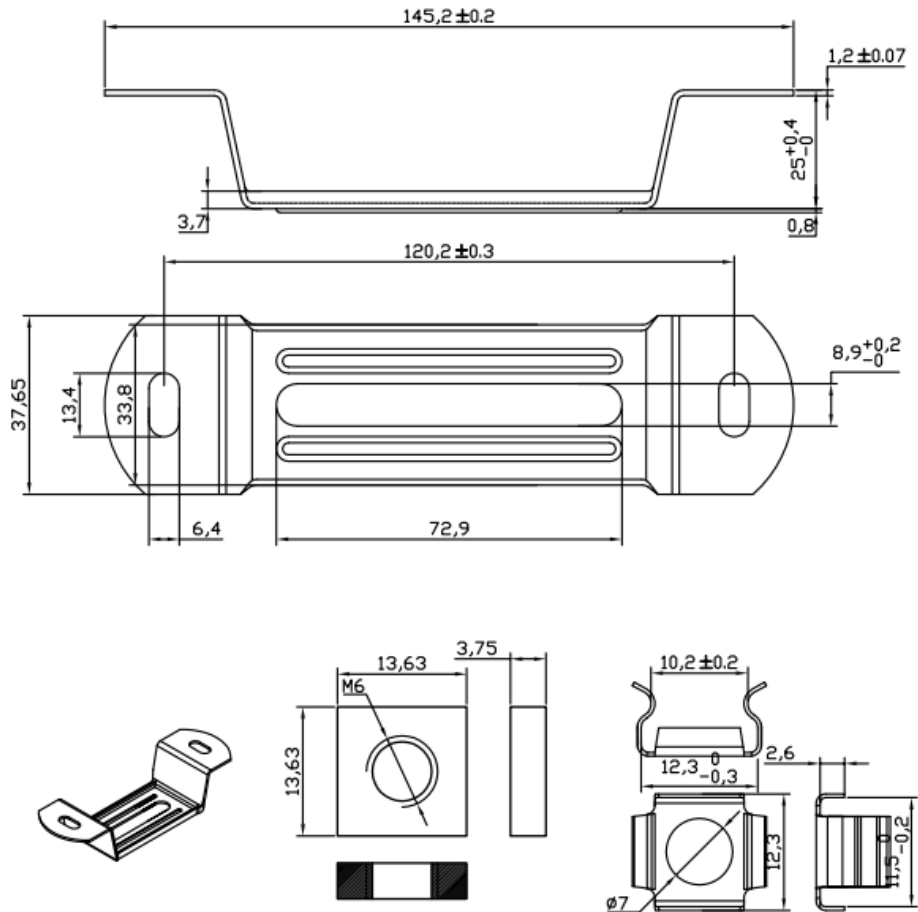

DATASHEET

PART CODE	THBKT75		
DESCRIPTION	75mm Top Hat Bracket c/w 1 Adjust Captive Nut		
INNER BOX DIMENSIONS (MM)	Height: 208	Width: 127	Depth: 80
OUTER BOX DIMENSIONS (MM)	Height: 280	Width: 170	Depth: 380
THICKNESS (MM)	1.2		