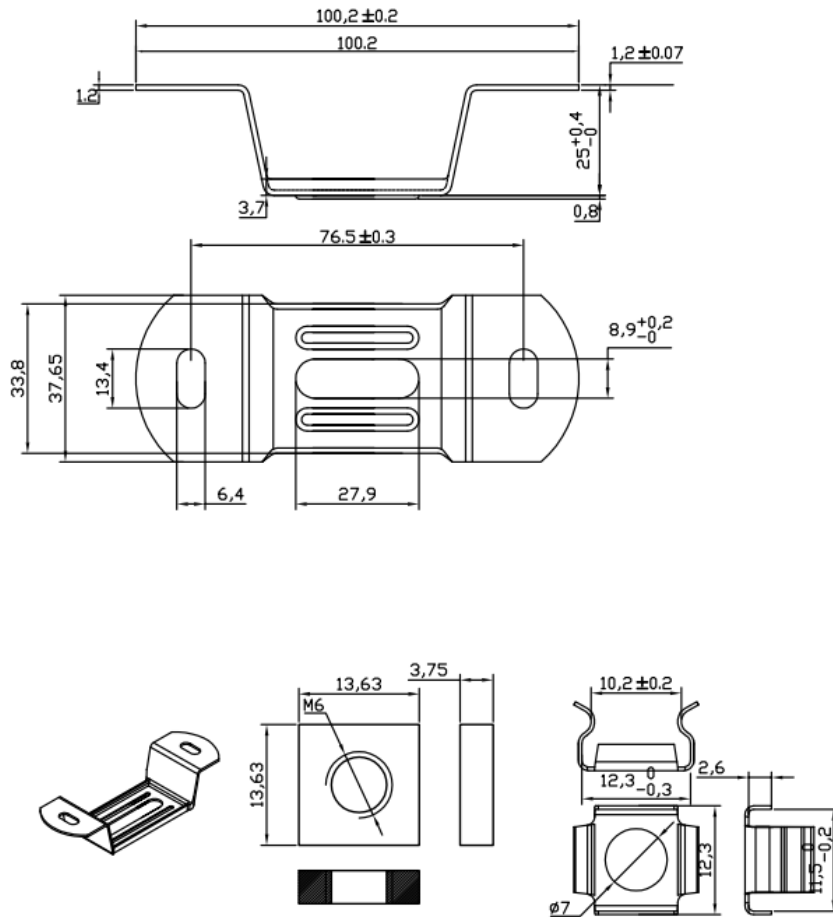

## DATASHEET

PART CODE	THBKT50		
DESCRIPTION	50mm Top Hat Bracket c/w 1 Adjust Captive Nut		
INNER BOX DIMENSIONS (MM)	Height: 208	Width: 107	Depth: 80
OUTER BOX DIMENSIONS (MM)	Height: 280	Width: 170	Depth: 380
THICKNESS (MM)	1.2		