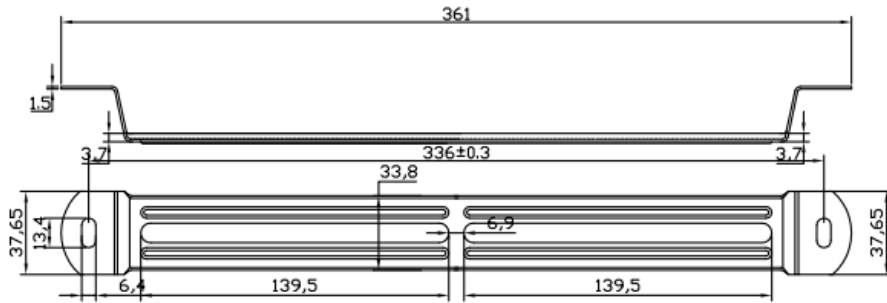

DATASHEET

PART CODE	THBKT300		
DESCRIPTION	300mm Top Hat Bracket c/w 4 Adjust Captive Nuts		
INNER BOX DIMENSIONS (MM)	Height: 366	Width: 108	Depth: 80
OUTER BOX DIMENSIONS (MM)	Height: 280	Width: 170	Depth: 380
THICKNESS (MM)	1.5		