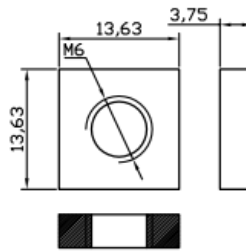

DATASHEET

PART CODE	THBKT300		
DESCRIPTION	300mm Top Hat Bracket c/w 4 Adjust Captive Nuts		
INNER BOX DIMENSIONS (MM)	Height: 366	Width: 108	Depth: 80
OUTER BOX DIMENSIONS (MM)	Height: 280	Width: 170	Depth: 380
THICKNESS (MM)	1.5		