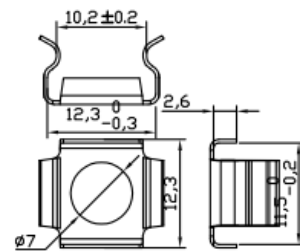

DATASHEET

PART CODE	THBKT300		
DESCRIPTION	300mm Top Hat Bracket c/w 4 Adjust Captive Nuts		
INNER BOX DIMENSIONS (MM)	Height: 366	Width: 108	Depth: 80
OUTER BOX DIMENSIONS (MM)	Height: 280	Width: 170	Depth: 380
THICKNESS (MM)	1.5		