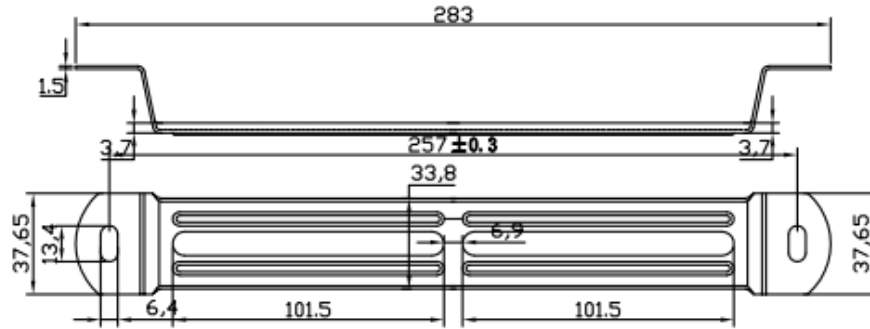

DATASHEET

PART CODE	THBKT225		
DESCRIPTION	225mm Top Hat Bracket c/w 4 Adjust Captive Nuts		
INNER BOX DIMENSIONS (MM)	Height: 287	Width: 105	Depth: 80
OUTER BOX DIMENSIONS (MM)	Height: 280	Width: 170	Depth: 380
THICKNESS (MM)	1.5		