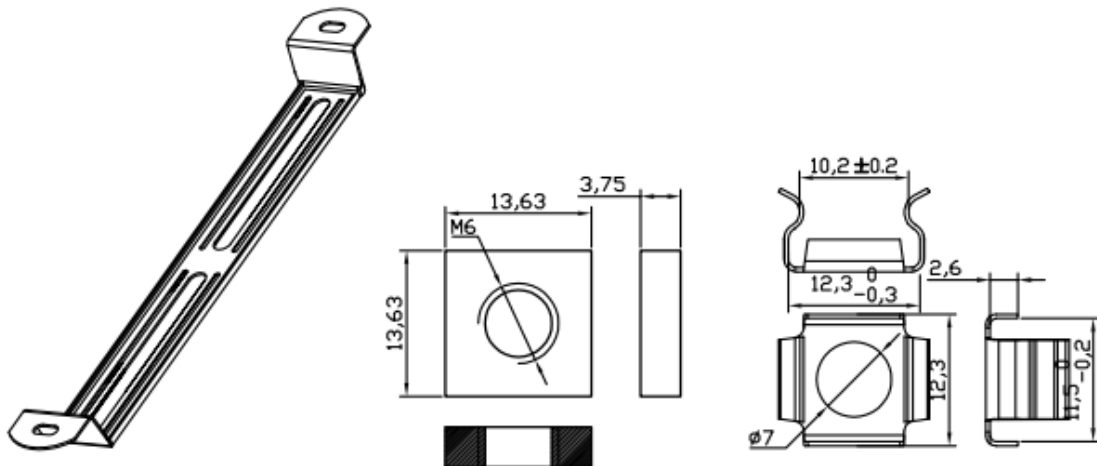

DATASHEET

PART CODE	THBKT225		
DESCRIPTION	225mm Top Hat Bracket c/w 4 Adjust Captive Nuts		
INNER BOX DIMENSIONS (MM)	Height: 287	Width: 105	Depth: 80
OUTER BOX DIMENSIONS (MM)	Height: 280	Width: 170	Depth: 380
THICKNESS (MM)	1.5		