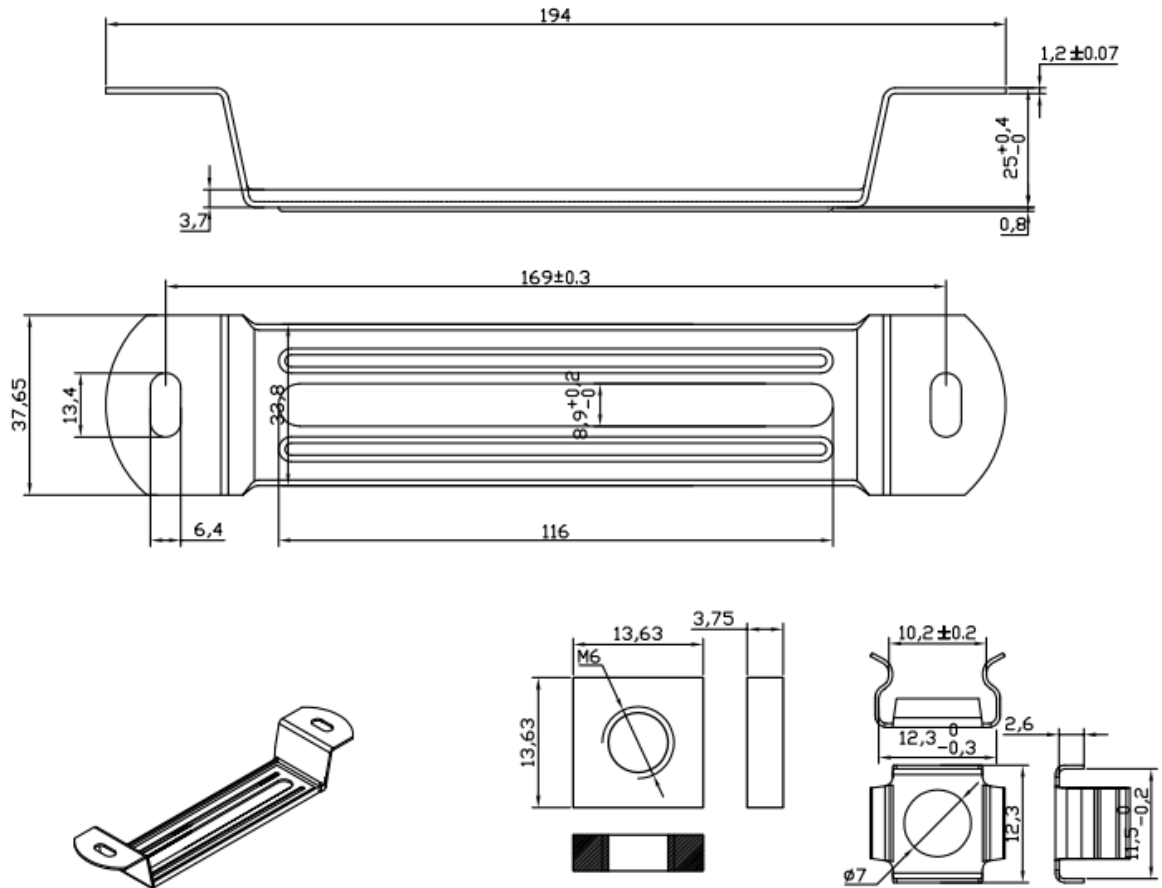

DATASHEET

PART CODE	THBKT150		
DESCRIPTION	150mm Top Hat Bracket c/w 2 Adjust Captive Nuts		
INNER BOX DIMENSIONS (MM)	Height: 288	Width: 200	Depth: 80
OUTER BOX DIMENSIONS (MM)	Height: 280	Width: 170	Depth: 380
THICKNESS (MM)	1.2		