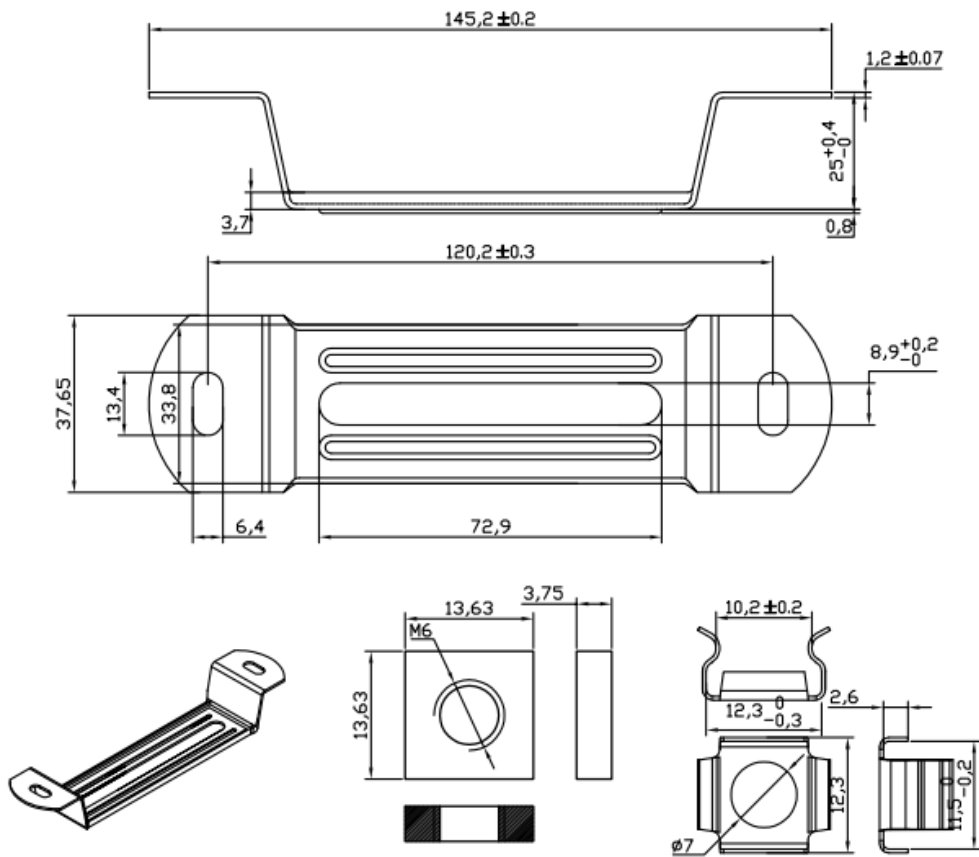

DATASHEET

PART CODE	THBKT100		
DESCRIPTION	100mm Top Hat Bracket c/w 2 Adjust Captive Nuts		
INNER BOX DIMENSIONS (MM)	Height: 208	Width: 150	Depth: 80
OUTER BOX DIMENSIONS (MM)	Height: 280	Width: 170	Depth: 380
THICKNESS (MM)	1.2		