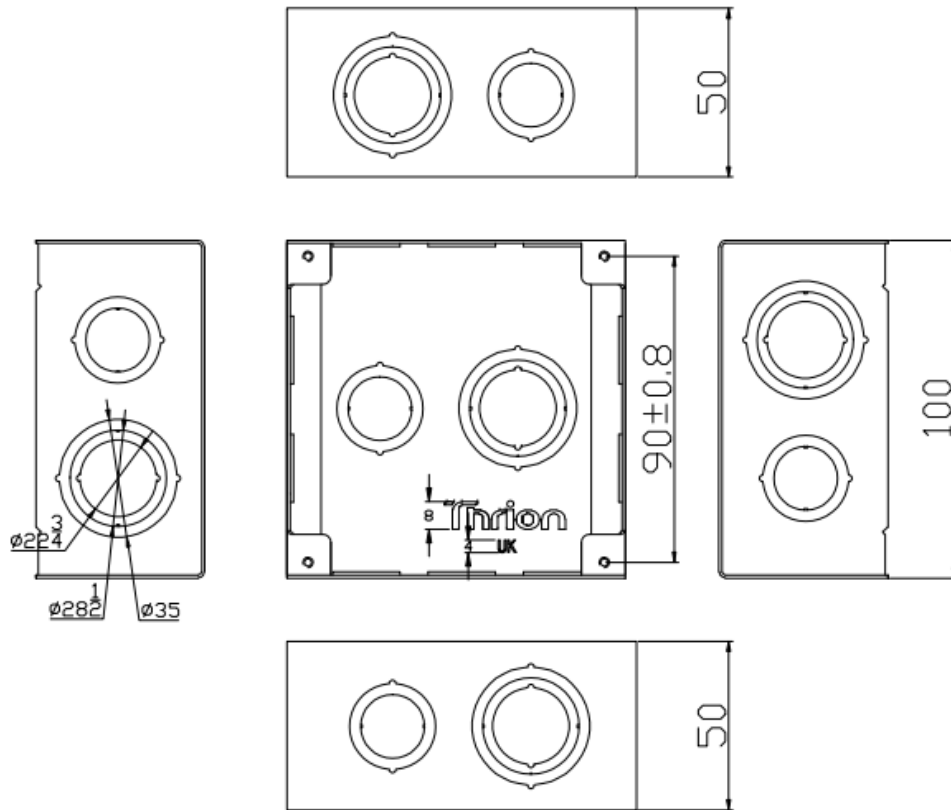

DATASHEET

PART CODE	TH442G		
DESCRIPTION	100 X 100 X 50 Galv Adaptable Box		
DIMENSIONS (MM)	Height: 100	Width: 100	Depth: 50
ORIGIN OF MANUFACTURE	China		