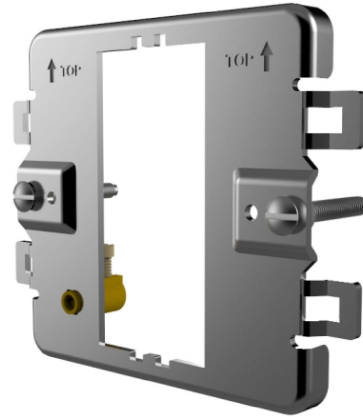

## DATASHEET

GDY 01 / GDY 02 / GDY 03/4  
 Grid White Frames  
[www.thrion.co.uk](http://www.thrion.co.uk)

PART CODE	GDY 01	GDY 02	GDY 03/4
DESCRIPTION	1 Gang Mounting Frame	2 Gang Mounting Frame	3/4 Gang Mounting Frame
MATERIAL	Galvanized Steel		
STEEL THICKNESS (MM)	Steel Thickness: 1.5		
WARRANTY	25 years		
ORIGIN OF MANUFACTURE	China		
DECLARATION OF CONFORMITY (HELD ON FILE)	Yes		
MANUFACTURED IN ACCORDANCE WITH	BS 5733		