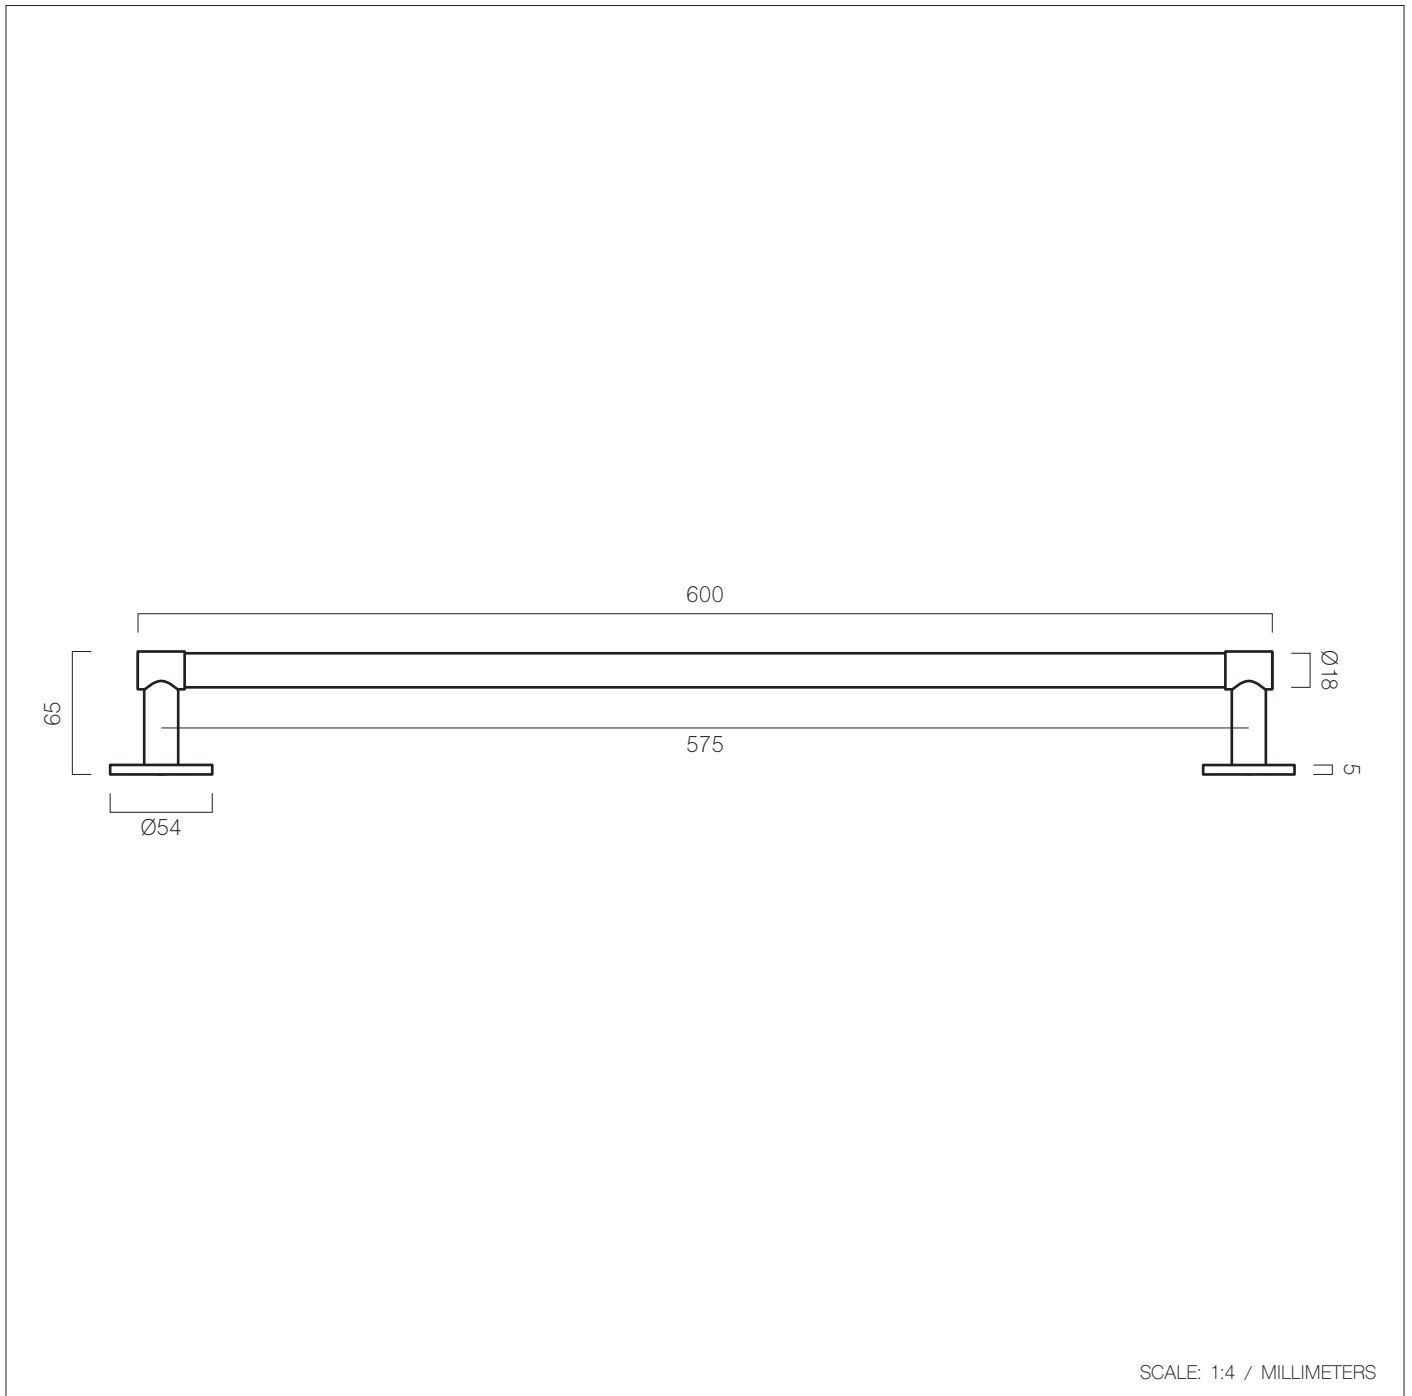

THE TOWEL BAR THE END

CATEGORY: B&B ACCESSORIES

MODEL: THE TOWEL BAR / THE END

LENGTHS: 600

SCREWS INCLUDED*

*SCREW INCLUDED: 8 X 4,0X35mm WOOD SCREWS + RAWL PLUGS
PLEASE CONTACT US FOR OTHER SCREW LENGTHS