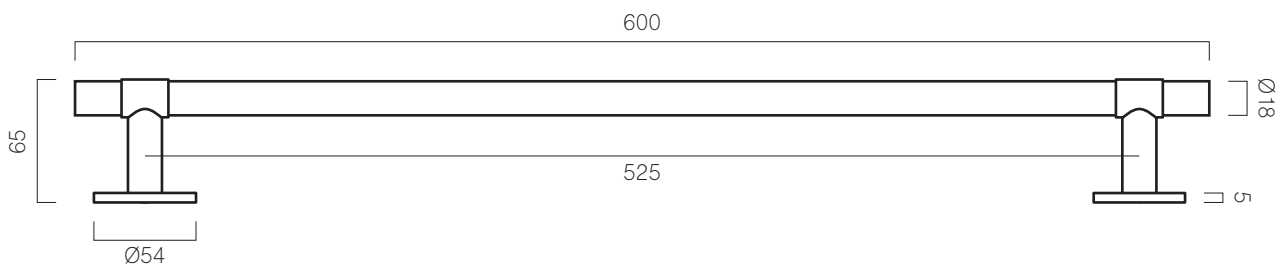

THE TOWEL BAR THE SIDE

CATEGORY: B&B ACCESSORIES

MODEL: THE TOWEL BAR / THE SIDE

LENGTHS: 600

SCREWS INCLUDED*

SCALE: 1:4 / MILLIMETERS

*SCREW INCLUDED: 8 X 4,0X35mm WOOD SCREWS + RAWL PLUGS
PLEASE CONTACT US FOR OTHER SCREW LENGTHS