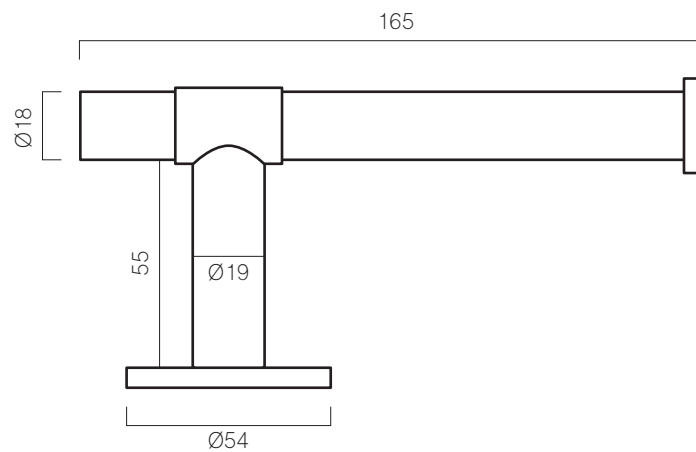

THE TOILET ROLL HOLDER

CATEGORY: B&B ACCESSORIES

MODEL: THE TOILET ROLL HOLDER

LENGTHS: 165

SCREWS INCLUDED*

SCALE: 1:2 / MILLIMETERS

*SCREW INCLUDED: 4 X 4,0X35mm WOOD SCREWS + RAWL PLUGS
PLEASE CONTACT US FOR OTHER SCREW LENGTHS