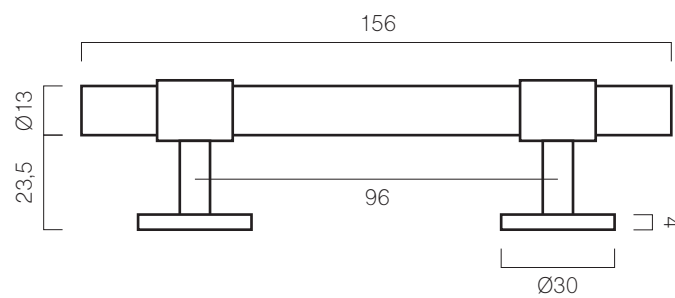

THE SIDE $\varnothing 30$

CATEGORY: PULL BARS

MODEL: THE SIDE / $\varnothing 30$

LENGTHS: 156, 188

SCREWS INCLUDED*

SCALE: 1:2 / MILLIMETERS

*SCREW INCLUDED: 2 X M4 25mm
FITS DOORS AND DRAWERS OF MAX 20mm
PLEASE CONTACT US FOR OTHER SCREW LENGTHS