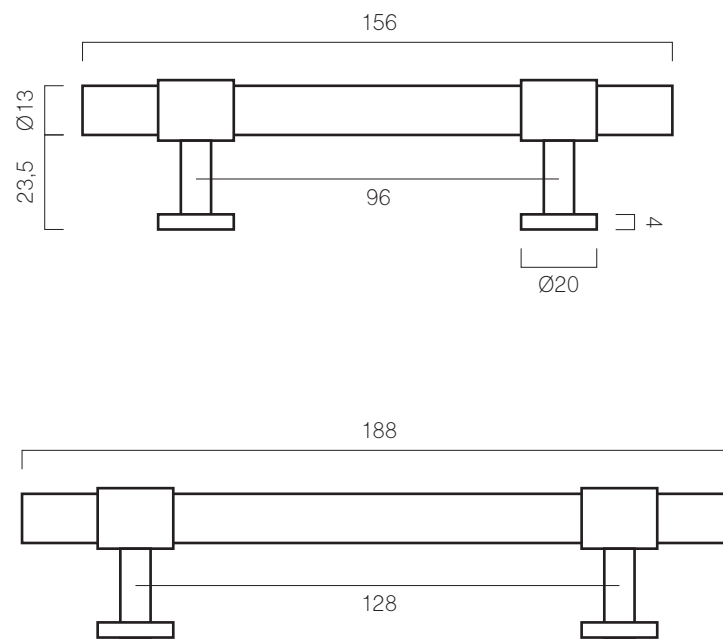

THE SIDE $\varnothing 20$

CATEGORY: PULL BARS

MODEL: THE SIDE / $\varnothing 20$

LENGTHS: 156, 188

SCREWS INCLUDED*

SCALE: 1:2 / MILLIMETERS

*SCREW INCLUDED: 2 X M4 25mm
FITS DOORS AND DRAWERS OF MAX 20mm
PLEASE CONTACT US FOR OTHER SCREW LENGTHS