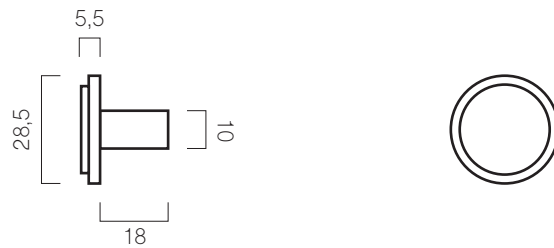

THE KNOB EDGE

CATEGORY: KNOBS

MODEL: THE KNOB / EDGE

LENGTHS: 28,5

SCREW INCLUDED*

SCALE: 1:2 / MILLIMETERS

*SCREW INCLUDED: 1 X M4 25mm
FITS DOORS AND DRAWERS OF MAX 20mm
PLEASE CONTACT US FOR OTHER SCREW LENGTHS