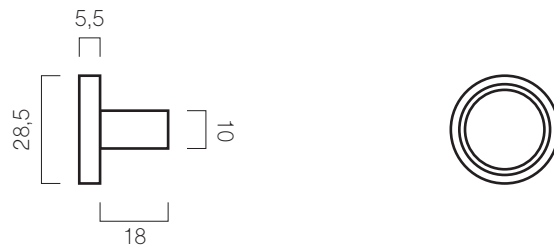

# THE KNOB CHISEL

---

CATEGORY: KNOBS

---

MODEL: THE KNOB / CHISEL

---

LENGTHS: 28,5

---

SCREW INCLUDED\*

---

SCALE: 1:2 / MILLIMETERS

\*SCREW INCLUDED: 1 X M4 25mm  
FITS DOORS AND DRAWERS OF MAX 20mm  
PLEASE CONTACT US FOR OTHER SCREW LENGTHS

BRANDT  
COLLECTIVE