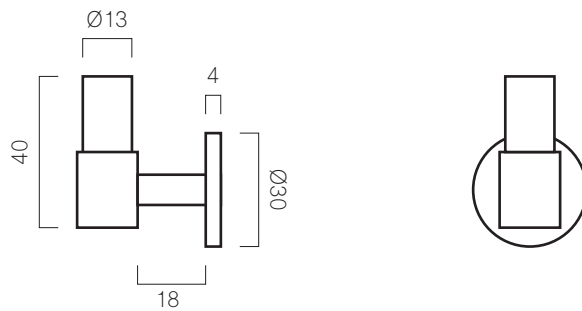

# THE HOOK AS KNOB

CATEGORY: HOOKS

MODEL: THE HOOK / AS KNOB

LENGTHS: 40

SCREW INCLUDED\*

SCALE: 1:2 / MILLIMETERS

\*SCREW INCLUDED: 1 X M4 25mm  
FITS DOORS AND DRAWERS OF MAX 20mm  
PLEASE CONTACT US FOR OTHER SCREW LENGTHS