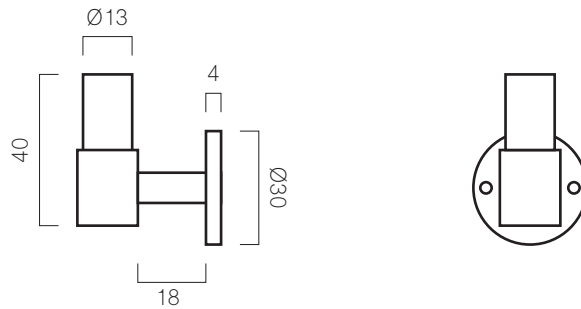

THE HOOK

CATEGORY: HOOKS

MODEL: THE HOOK

LENGTHS: 40

SCREWS INCLUDED*

SCALE: 1:2 / MILLIMETERS

*SCREWS INCLUDED: 1 X DUAL THREAD SCREW WITH RAWL PLUG
+ 2 X WOOD SCREWS WITH RAWL PLUGS
FOR MOUNTING ON THE WALL.
PLEASE CONTACT US FOR OTHER SCREW LENGTHS