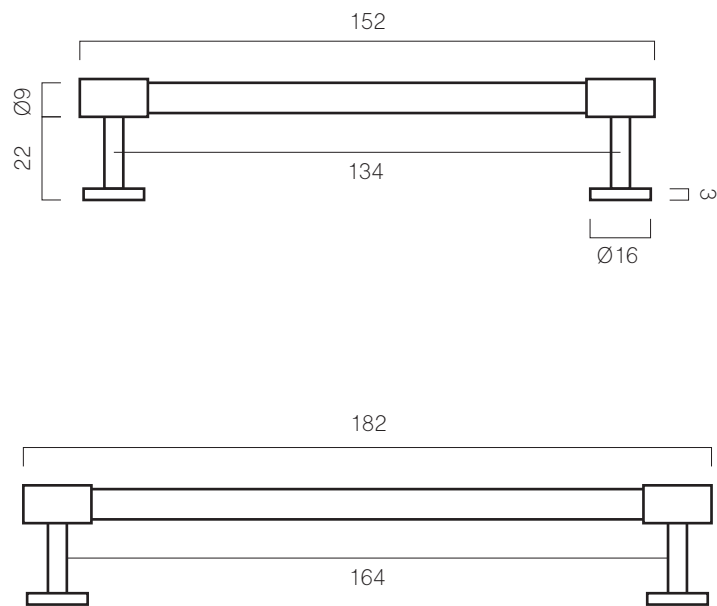

THE END REFINED

CATEGORY: PULL BARS

MODEL: THE END / REFINED

LENGTHS: 152, 182

SCREWS INCLUDED*

SCALE: 1:2 / MILLIMETERS

*SCREW INCLUDED: 2 X M4 25mm
FITS DOORS AND DRAWERS OF MAX 20mm
PLEASE CONTACT US FOR OTHER SCREW LENGTHS