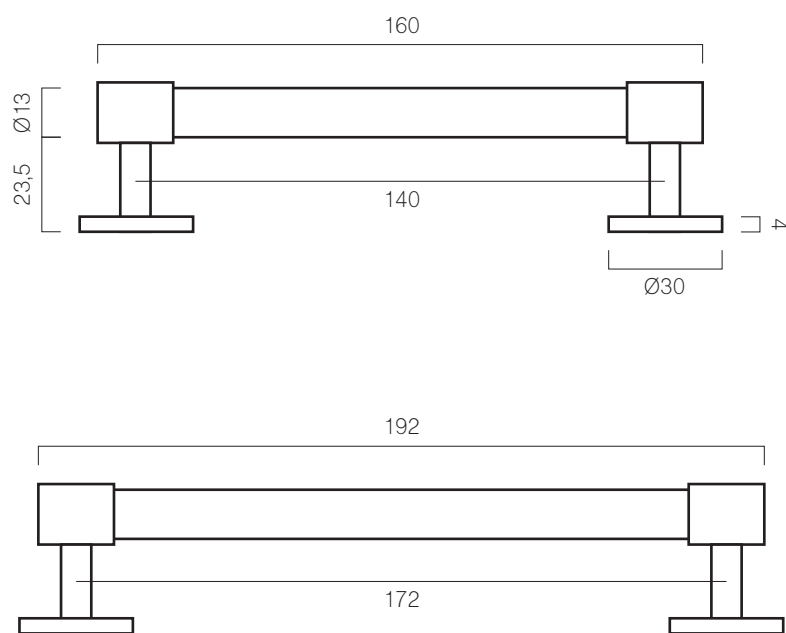

THE END $\varnothing 30$

CATEGORY: PULL BARS

MODEL: THE END / $\varnothing 30$

LENGTHS: 160,192

SCREWS INCLUDED*

SCALE: 1:2 / MILLIMETERS

*SCREW INCLUDED: 2 X M4 25mm
FITS DOORS AND DRAWERS OF MAX 20mm
PLEASE CONTACT US FOR OTHER SCREW LENGTHS