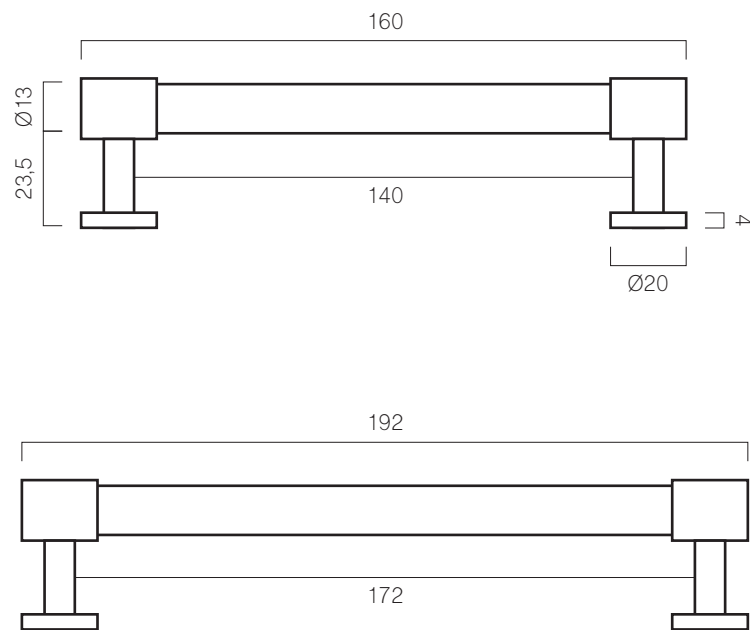

# THE END $\varnothing 20$

---

CATEGORY: PULL BARS

---

MODEL: THE END /  $\varnothing 20$

---

LENGTHS: 160,192

---

SCREWS INCLUDED\*

---

SCALE: 1:2 / MILLIMETERS

\*SCREW INCLUDED: 2 X M4 25mm  
FITS DOORS AND DRAWERS OF MAX 20mm  
PLEASE CONTACT US FOR OTHER SCREW LENGTHS

BRANDT  
COLLECTIVE