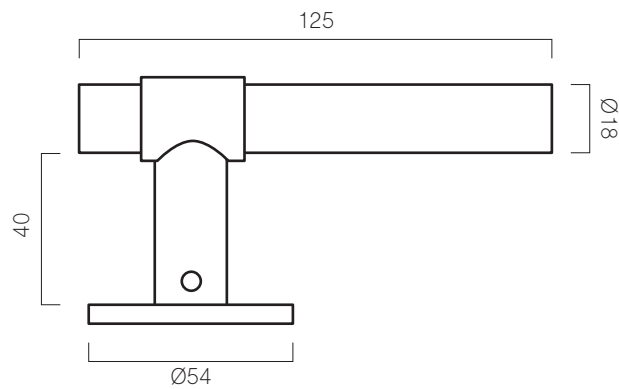

THE DOOR SIGNATURE

CATEGORY: DOOR HANDLES

MODEL: THE DOOR / SIGNATURE

LENGTHS: 125

SCREWS INCLUDED*

SCALE: 1:2 / MILLIMETERS

*SCREWS INCLUDED: 2 X DOOR HANDLE SCREWS
+ 1 X 8mm SPINDLE + 1 X HEX KEY
FITS DOORS WITH A THICKNESS OF 35-55mm
PLEASE WATCH THE INSTALLATION VIDEO ON OUR WEBSITE