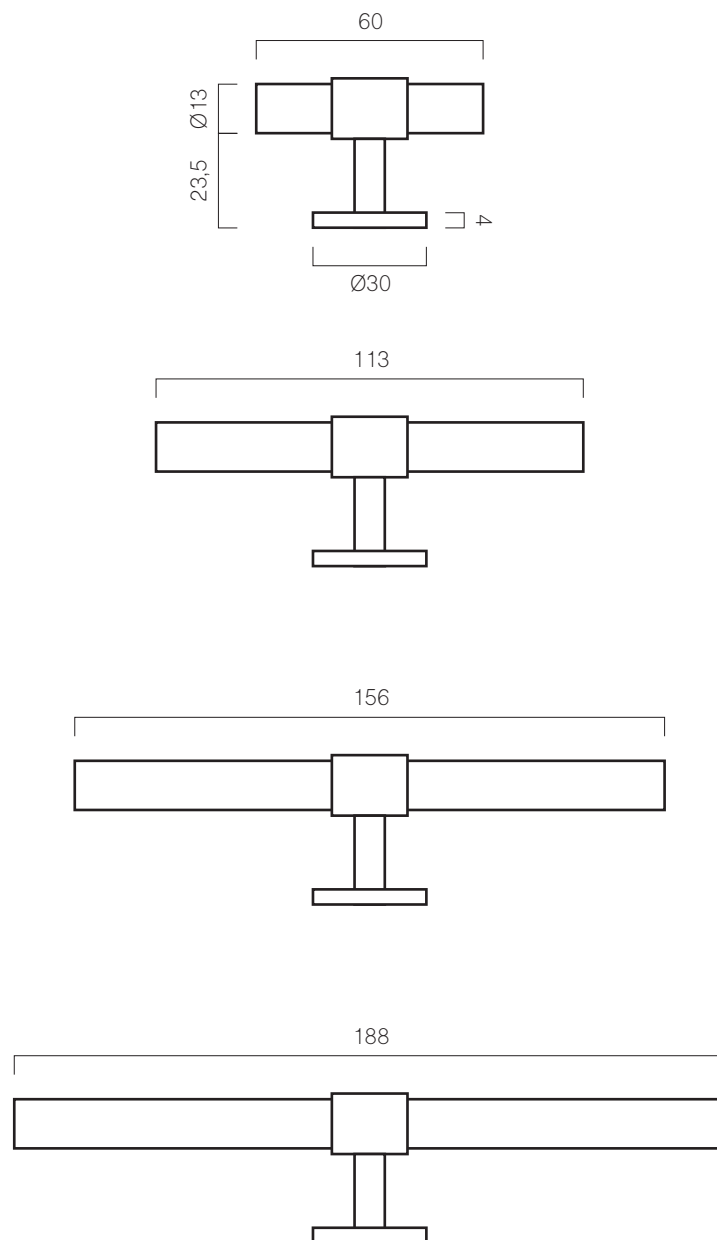

# THE CENTER Ø30

CATEGORY: T-BARS

MODEL: THE CENTER / Ø30

LENGTHS: 60,113,156,188

SCREW INCLUDED\*

SCALE: 1:2 / MILLIMETERS

\*SCREW INCLUDED: 1 X M4 25mm  
FITS DOORS AND DRAWERS OF MAX 20mm  
PLEASE CONTACT US FOR OTHER SCREW LENGTHS