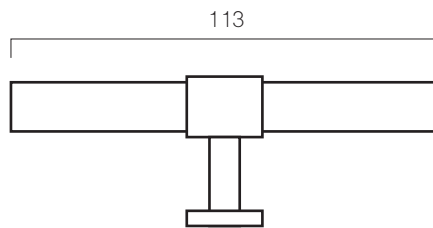

# THE CENTER Ø20

CATEGORY: T-BARS

MODEL: THE CENTER / Ø20

LENGTHS: 60, 113, 156, 188

SCREW INCLUDED\*

SCALE: 1:2 / MILLIMETERS

\*SCREW INCLUDED: 1 X M4 25mm  
FITS DOORS AND DRAWERS OF MAX 20mm  
PLEASE CONTACT US FOR OTHER SCREW LENGTHS