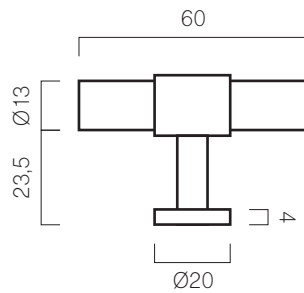

# THE CENTER Ø20

CATEGORY: T-BARS

MODEL: THE CENTER / Ø20

LENGTHS: 60, 113, 156, 188

SCREW INCLUDED\*

SCALE: 1:2 / MILLIMETERS

\*SCREW INCLUDED: 1 X M4 25mm  
FITS DOORS AND DRAWERS OF MAX 20mm  
PLEASE CONTACT US FOR OTHER SCREW LENGTHS