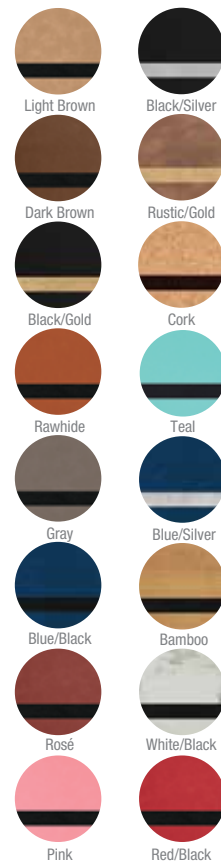

Lasered
Leatherette