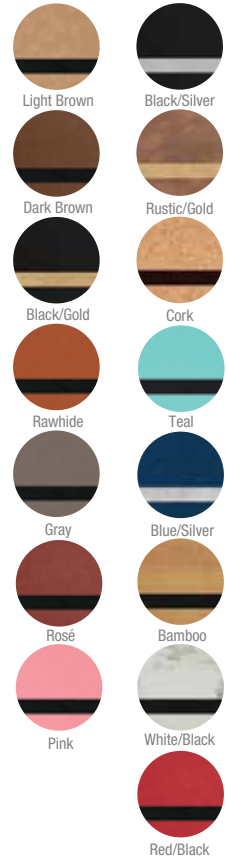

Lasered
Leatherette