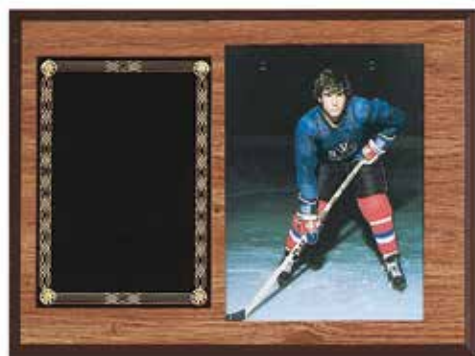

P1465 9 x 12 Photo Size 5 x 7 $60.00
INDIVIDUALLY BOXED