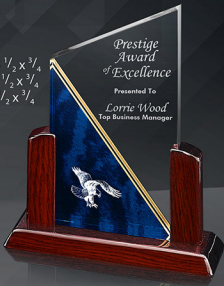

Elegant Summit Awards

With Piano Finished Rosewood Stand

PRESTIGE

SB758
(Blue)

SB758L : $10 \times 5 \frac{1}{2} \times \frac{3}{4}$

SB758M : $9 \times 5 \frac{1}{2} \times \frac{3}{4}$

SB758S : $8 \times 5 \frac{1}{2} \times \frac{3}{4}$

Stand : PRSD1

SM758
(Maroon)

SM758L : $10 \times 5 \frac{1}{2} \times \frac{3}{4}$

SM758M : $9 \times 5 \frac{1}{2} \times \frac{3}{4}$

SM758S : $8 \times 5 \frac{1}{2} \times \frac{3}{4}$

Stand : PRSD1