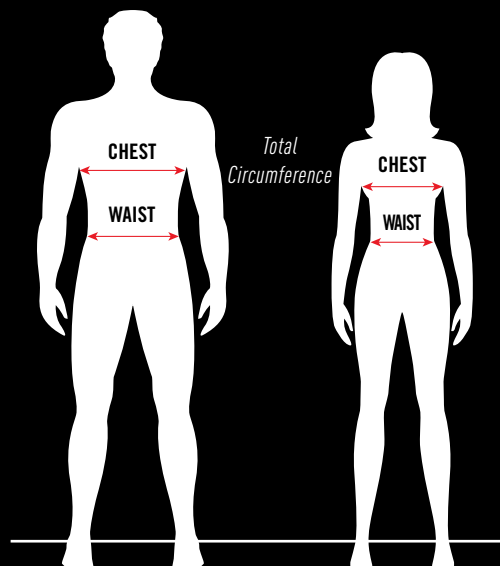

SIZE CHART

		2XS	XS	S	M	L	XL	2XL	3XL
GERMANY	Kids	128	140	152					
	Men				S	M	L	XL	2XL
	Women			XS	S	M	L	XL	2XL
USA	Kids	8Y	9-10Y	11-12Y					
	Men					S	M	L	XL
	Women				XS	S	M	L	XL
UK	Kids	8-6Y	10-11Y	12-13Y					
	Men				S	M	L	XL	2XL
	Women			XS	S	M	L	XL	2XL
FRANCE	Kids	8a	10a	12a					
	Men				S	M	L	XL	2XL
	Women			XS	S	M	L	XL	2XL

Body measurements in cm		2XS	XS	S	M	L	XL	2XL	3XL
CHEST	Men	72-80	80-88	88-96	96-104	104-112	112-124	124-136	136-148
<i>Total Circumference</i>	Women	70-76	76-83	83-90	90-97	97-104	104-114	114-124	124-134
WAIST	Men	57-65	65-73	73-81	81-89	89-97	97-109	109-121	121-133
<i>Total Circumference</i>	Women	54-60	60-67	67-74	74-81	81-88	88-98	98-108	114-124

Body measurements in inch

CHEST	Men	28.1-31.5	31.5-35	35-37.5	37.5-41	41-44	44-48.5	48.5-53.5	53.5-58
<i>Total Circumference</i>	Women	27.5-29.5	29.5-32.5	32.5-35.5	35.5-38	38-41	41-44.5	44.5-48.5	49-53
WAIST	Men	22.5-25.5	25.5-29	29-32	32-35	35-38	38-43	43-47.5	47.5-52.5
<i>Total Circumference</i>	Women	21.25-23.5	23.5-26	26-29	29-31.5	31.5-34.5	34.5-38.5	38.5-42.5	45-49