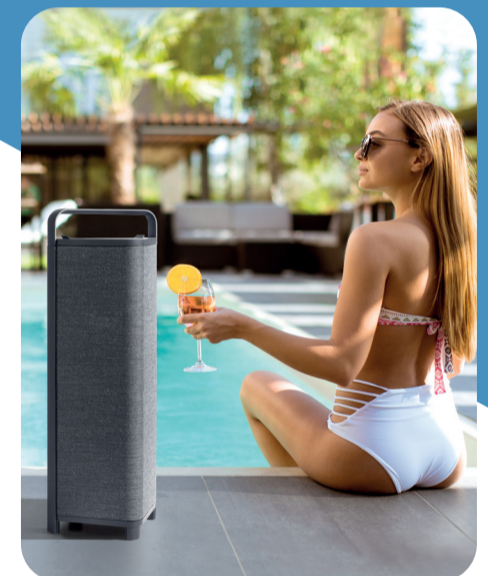

Find your perfect Escape®

	P9	P9 + M1 Air	P6 Air	P6 BT	M1 Air
TYPE	Speaker	Speaker + module	Speaker	Speaker	Module
NO. OF SPEAKER DRIVERS	5	5	3	3	/
SUBWOOFER DIAMETER	20 cm	20 cm	17 cm	17 cm	/
POWER BUILT-IN AMPLIFIER (RMS)	100 Watt	100 Watt	60 Watt	60 Watt	/
BLUETOOTH STREAMING	Yes	Yes	Yes	Yes	Yes
BLUETOOTH TWIN MODE (2 SPEAKERS IN STEREO)	Yes	Yes	No	Yes	No
WI-FI MULTI-ROOM	No	Yes	Yes	No	Yes
USB AUDIO INPUT	Yes	Yes	No	No	No
AUX INPUT	Yes	Yes	No	No	No
AIRPLAY 2	No	Yes	Yes	No	Yes
CHROMECAST BUILT-IN	No	Yes	Yes	No	Yes
SPOTIFY CONNECT	No	Yes	Yes	No	Yes
ROOM ENDPOINT	No	Yes	Yes	No	Yes
AIRABLE INTERNET RADIO	No	Yes	Yes	No	Yes
HI-RES STREAMING (192KHZ/24-BIT)	No	Yes	Yes	No	Yes
PLAY TIME AT 50% OF MAXIMUM VOLUME	8 hours	8 hours	8 hours	8 hours	/
PLAY TIME AT BACKGROUND VOLUME	24 hours	24 hours	24 hours	24 hours	/
MINIMUM NUMBER OF BATTERY CHARGING CYCLES	2000	2000	2000	2000	/
DIMENSIONS	731mm (H) x 220mm (W) x 220mm (D)	731mm (H) x 220mm (W) x 220mm (D)	550mm (H) x 200mm (W) x 200mm (D)	550mm (H) x 200mm (W) x 200mm (D)	18.9mm (H) x 89mm (W) x 45mm (D)
WEIGHT	12.30 kg	12.35 kg	7.50 kg	7.50 kg	46 g
WEATHER RESISTANCE - IPX4	Yes	Yes	Yes	Yes	No

Technical data subject to change without notice.