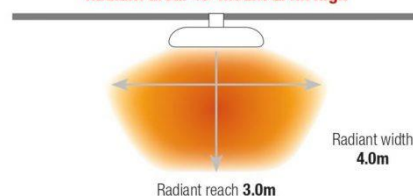

Heliosa® 11

Radiant area: 45° mount 2.2m high

Mounting options

Heliosa® 44

Radiant area: 45° mount 2.4m high

Mounting options

Heliosa® 66

Radiant area: 45° mount 2.7m high

Mounting options

Heliosa® 66 Black

Radiant area: 45° mount 2.4m high

Mounting options

Graphics above are for presentation purposes only and are not to scale.

All specifications may change without notice.	Heliosa11	Heliosa44	Heliosa66	Heliosa66 Black
Watts	1500W	2000W	2000W	2000W
Amps @ 240 VAC	6.25	8.33	8.33	8.33
Radiant efficiency	92%+	92%+	92%+	92%+
Dimensions	45.5 x 13 x 9cm	45.5 x 14 x 15.7cm	51 x 16 x 21.5cm	51 x 16.5 x 21.5cm
Net Weight	1.0kg	1.6kg	2.1kg	2.8kg
Min. Clearance to Floor	2.0 - 2.3m	2.2 - 2.5m	2.4 - 2.7m	2.2 - 2.5m
Clearance to Ceiling / Cover	0.2m	0.2m	0.25m	0.25m
Min. Side Clearance	0.32m	0.32m	1.0m	1.0m
Mounting Options	Pole, Parasol, Wall, Ceiling	Pole, Wall, Ceiling	Wall, Ceiling	Wall, Ceiling
Front Cover / Lamp	Stainless Steel Grill / Gold	Stainless Steel Grill / Amber	Stainless Steel Grill / Amber	Darkened Safety Glass / Gold
Cable Supplied	3m 3 core lead	3m 3 core lead	3m 3 core lead	3m 3 core lead