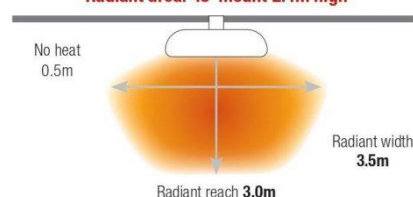

Heliosa® 11

Radiant area: 45° mount 2.2m high

Mounting options

Heliosa® 44

Radiant area: 45° mount 2.4m high

Mounting options

Heliosa® 66

Radiant area: 45° mount 2.7m high

Mounting options

Heliosa® 66 Black

Radiant area: 45° mount 2.4m high

Mounting options

Graphics above are for presentation purposes only and are not to scale.

All specifications may change without notice.	Heliosa11	Heliosa44	Heliosa66	Heliosa66 Black
Watts	1500W	2000W	2000W	2000W
Amps @ 240 VAC	6.25	8.33	8.33	8.33
Radiant efficiency	92%+	92%+	92%+	92%+
Dimensions	45.5 x 13 x 9cm	45.5 x 14 x 15.7cm	51 x 16 x 21.5cm	51 x 16.5 x 21.5cm
Net Weight	1.0kg	1.6kg	2.1kg	2.8kg
Min. Clearance to Floor	2.0 - 2.3m	2.2 - 2.5m	2.4 - 2.7m	2.2 - 2.5m
Clearance to Ceiling / Cover	0.2m	0.2m	0.25m	0.25m
Min. Side Clearance	0.32m	0.32m	1.0m	1.0m
Mounting Options	Pole, Parasol, Wall, Ceiling	Pole, Wall, Ceiling	Wall, Ceiling	Wall, Ceiling
Front Cover / Lamp	Stainless Steel Grill / Gold	Stainless Steel Grill / Amber	Stainless Steel Grill / Amber	Darkened Safety Glass / Gold
Cable Supplied	3m 3 core lead	3m 3 core lead	3m 3 core lead	3m 3 core lead