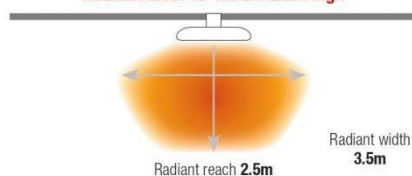

Radiant area: 45° mount 2.2m high