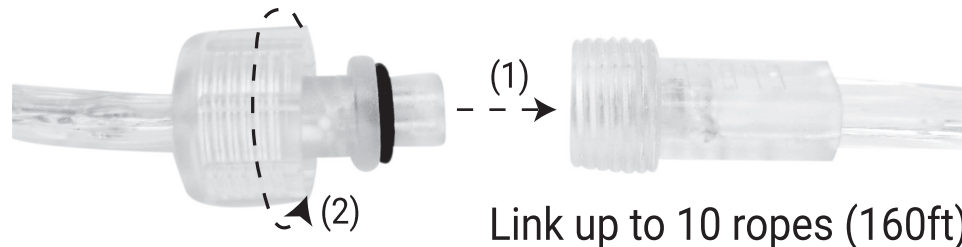

BEFORE BEGINNING INSTALLATION:

Make sure that all parts in parts list are present and undamaged. If any parts are damaged, do not attempt installation – call Customer Service.

PARTS LIST

- A. 16ft LED RGB Rope Light
- B. Power Cord with Controller
- C. 16pcs Mounting Clips/Screws
- D. Remote Control

DO NOT:

- Do NOT fold the rope light.
- Do NOT bend past a radius of 1”.
- Do NOT cut rope light.

Question/Comment/Missing Part?

Contact GT-Lite 1-800-865-6799
www.GTLEDLIGHTING.com

INSTALLATION INSTRUCTIONS:

1. Measure and ensure there is enough room for the rope light to be attached to desired installation location.
2. Use screws and mounting brackets to create the desired path for rope light.
3. Do not pinch or cut rope light.
4. Once rope light is secure, attach power cord.
5. Plug power cord into power outlet.
5. Use power cord controller or remote to achieve desired light setting. (See **REMOTE CONTROL SETTINGS** on page 4.)

LINKING INSTRUCTIONS:

1. Insert end of first rope light into beginning of second rope light.
2. Turn plastic washer clockwise to secure rope lights together.

EYES

DO NOT look directly at LED lights for any length of time!