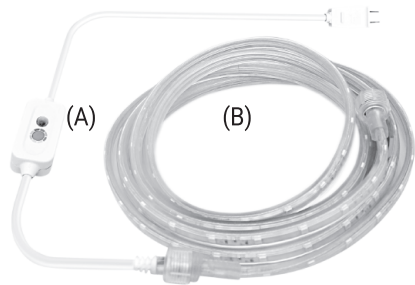

CAUTION

- Warning: This rope light may present a shock or fire hazard if the installation instructions are not followed carefully. Install only in locations that follow current electrical codes and adhere to National Electric Code (NEC) standards.
- Do not connect the rope light to power prior to installation.
- This Patriot Lighting rope light is connectible up to 160 feet.
- Please follow instructions for extending the rope light found on Page 3 under **LINKING INSTRUCTIONS**.
- This item is water resistant only. NEVER submerge in water!

Question/Comment/Missing Part?

Contact GT-Lite 1-800-865-6799
www.GTLEDLIGHTING.com

PRODUCT SPECIFICATIONS:

16ft LED ROPE LIGHT	
Color Temp	RGB
Light Appearance	Multicolor
Power Used (Watts)	22W
1.7ft 18/2 AWG Power Cord	

BEFORE BEGINNING INSTALLATION:

Make sure that all parts in parts list are present and undamaged. If any parts are damaged, do not attempt installation – call Customer Service.

PARTS LIST

- A. 16ft LED RGB Rope Light
- B. Power Cord with Controller
- C. 16pcs Mounting Clips/Screws
- D. Remote Control