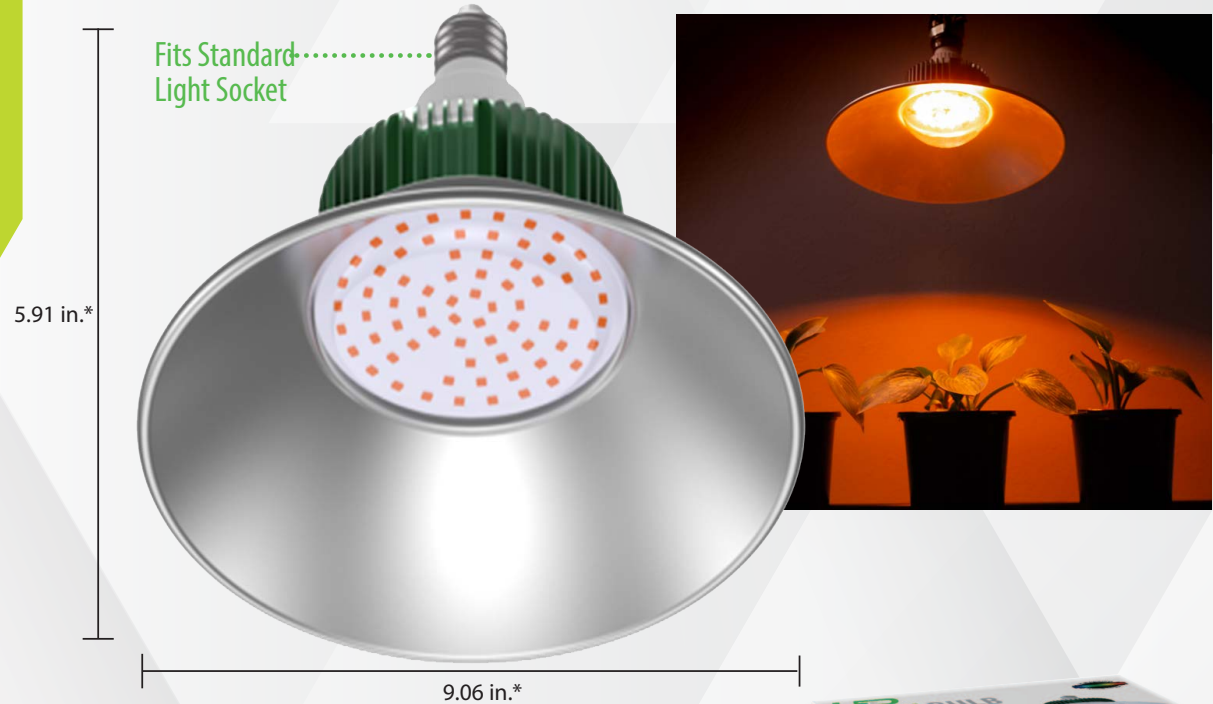

GR-REF1SS

FEATURES:

- 38.50 PPF
- Shatter-resistant polycarbonate lens
- Fits standard light socket (E26)
- Low heat output
- Accredited USA lab tested
- ETL rated for indoor use
- 3 Year limited warranty

SPECS:

PPF	38.50
Watts	33
Red PF	18.66
Blue PF	6.09
Red Spectrum (nm)	650
Blue Spectrum (nm)	440
LED Life	35,000 hrs.
Volts	120v
Operating Temp	-4 ~ -113°F
Beam Angle	120°
Bulb Base	Standard E26 (Edison Base)

LED GROW BULB 38.5 PPF FULL-SPECTRUM WITH REFLECTOR

*Spectrum subject to change.
Pending third party testing.*