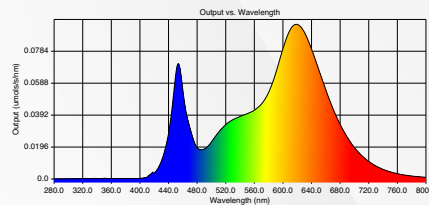

GT-Lite

GR-A19

FEATURES:

- 13.09 PPF
- Shatter-resistant polycarbonate lens
- Fits standard light socket
- Low heat output
- Accredited USA lab tested
- UL rated for damp location
- 2 Year limited warranty

SPECS:

PPF	13.09
Watts	9
Red PF	6.32
Blue PF	2.43
Red Spectrum (nm)	633 nm
Blue Spectrum (nm)	455 nm
LED Life	15,000 hrs
Volts	120v
Operating Temp	-4~113° F
Beam Angle	180°
Spectrum	Wide
Bulb Base	Standard E26 (Edison Base)

LED GROW BULB 13.09 PPF FULL-SPECTRUM LIGHT

GT Industrial Products