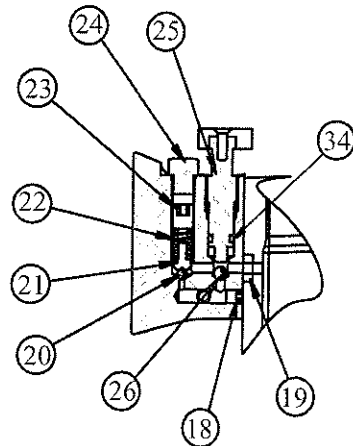

# TJ105A TRACK JACK HAND PUMP ASSEMBLY

ITEM # 42802, #40051  
REPAIR PARTS SHEET

# 40051

**FIGURE B**

ITEM	PART NO.	DESCRIPTION	QTY
1	42604	PUMP BODY	1
2	40049	PIPE PLUG 1/16	2
3	40566	INTAKE SCREEN	1
4	5602211	O-RING	1
5	55753	VALVE SPRING	1
6	56020145	O-RING	1
7	56021162	O-RING	1
8	5602120	O-RING	1
9	5602123	O-RING	1
10	5608116	BU-WASHER	1
11	89963	PISTON HOUSING	1
12	92549	BALL 1/4	2
13	94978	RET. RING CAP.	2

## TJ105A TRACK JACK REPAIR PARTS SHEET

**FIGURE A**

ITEM	PART NO.	DESCRIPTION	QTY
1	42600	TOE HOUSING	1
2	42691	BASE	1
3	42686	PISTON	1
4	44044	UPPER BEARING	1
5	40065	KEY	1
6	40043	LOWER BEARING	1
7	40046	U-CUP	1
8	56022325	O-RING	1
9	40410	VALVE ADPT. ASM.	1
10	40066	KEY	1
11	40051	PISTON HOUSING ASSEM.	1
12	89964	PISTON	1
13	42689	PUMP LEVEL	1
14	42688	PUMP LINK	1
15	42798	SPRING ASM.	1
16	85724	GASKET	1
17	40045	SCREW 1/4-20 X 4"	1
18	40049	PIP PLUG-FLUSH 1/16	3
19	89973	GASKET	1
20	90548	BALL 3/16"	1
21	88497	SPRING CAP	1
22	66085	SPRING REL. VAL.	1
23	66083	SCREW ADJ.	1
24	68258	PLUG	1
25	42792	RELEASE SCREW ASM.	1
26	92549	BALL 1/4"	1
27	93594	SCREW 3/8-16 X 1"	3
28	93943	LOCK WASHER	3
29	40056	FILL PLUG	1
30	42802	PUMP ASM.	1
31	40054	CLEVIS PIN	2
32	92540	PIN CLIP	3
33	42687	CLIVIS PIN 3/8	1
34	5602109	O-RING	1
35	42791	RELEASE KNOB	1
36	42803	TRUSS SCREW	1
37	69765	FLAT HEAD SCREW 10-24	1
38	18851	LEVEL BAR	1