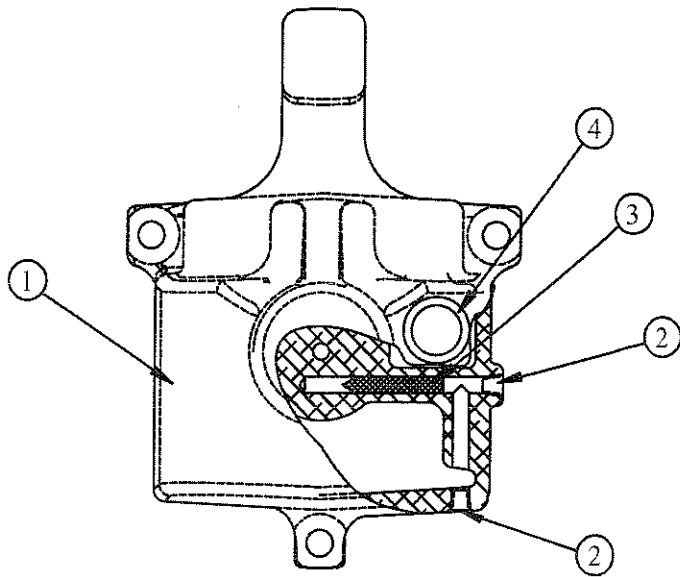

# TJ105A TRACK JACK HAND PUMP ASSEMBLY

ITEM # 42802, #40051  
REPAIR PARTS SHEET

# 40051

**FIGURE B**

ITEM	PART NO.	DESCRIPTION	QTY
1	42604	PUMP BODY	1
2	40049	PIPE PLUG 1/16	2
3	40566	INTAKE SCREEN	1
4	5602211	O-RING	1
5	55753	VALVE SPRING	1
6	56020145	O-RING	1
7	56021162	O-RING	1
8	5602120	O-RING	1
9	5602123	O-RING	1
10	5608116	BU-WASHER	1
11	89963	PISTON HOUSING	1
12	92549	BALL 1/4	2
13	94978	RET. RING CAP.	2

## TJ105A TRACK JACK REPAIR PARTS SHEET

**FIGURE A**

ITEM	PART NO.	DESCRIPTION	QTY
1	42600	TOE HOUSING	1
2	42691	BASE	1
3	42686	PISTON	1
4	44044	UPPER BEARING	1
5	40065	KEY	1
6	40043	LOWER BEARING	1
7	40046	U-CUP	1
8	56022325	O-RING	1
9	40410	VALVE ADPT. ASM.	1
10	40066	KEY	1
11	40051	PISTON HOUSING ASSEM.	1
12	89964	PISTON	1
13	42689	PUMP LEVEL	1
14	42688	PUMP LINK	1
15	42798	SPRING ASM.	1
16	85724	GASKET	1
17	40045	SCREW 1/4-20 X 4"	1
18	40049	PIP PLUG-FLUSH 1/16	3
19	89973	GASKET	1
20	90548	BALL 3/16"	1
21	88497	SPRING CAP	1
22	66085	SPRING REL. VAL.	1
23	66083	SCREW ADJ.	1
24	68258	PLUG	1
25	42792	RELEASE SCREW ASM.	1
26	92549	BALL 1/4"	1
27	93594	SCREW 3/8-16 X 1"	3
28	93943	LOCK WASHER	3
29	40056	FILL PLUG	1
30	42802	PUMP ASM.	1
31	40054	CLEVIS PIN	2
32	92540	PIN CLIP	3
33	42687	CLIVIS PIN 3/8	1
34	5602109	O-RING	1
35	42791	RELEASE KNOB	1
36	42803	TRUSS SCREW	1
37	69765	FLAT HEAD SCREW 10-24	1
38	18851	LEVEL BAR	1