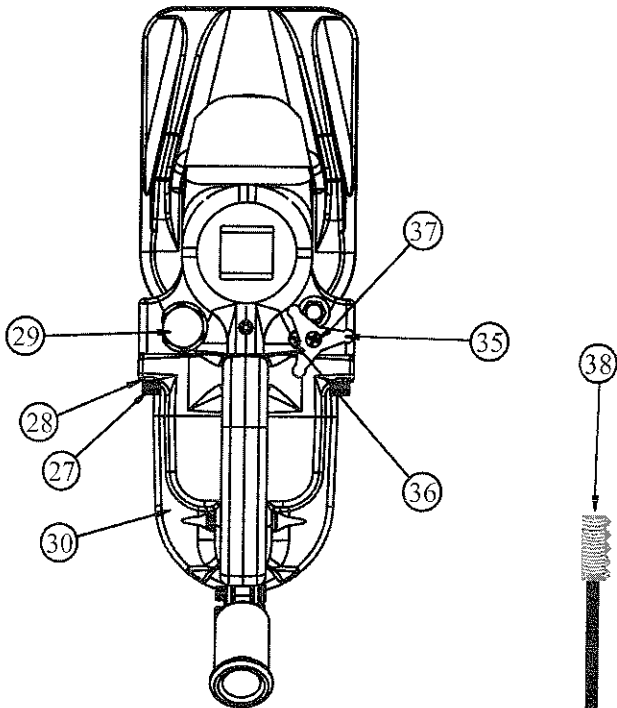

# TJ105A TRACK JACK HAND PUMP ASSEMBLY

ITEM # 42802, #40051  
REPAIR PARTS SHEET

# 40051

**FIGURE B**

ITEM	PART NO.	DESCRIPTION	QTY
1	42604	PUMP BODY	1
2	40049	PIPE PLUG 1/16	2
3	40566	INTAKE SCREEN	1
4	5602211	O-RING	1
5	55753	VALVE SPRING	1
6	56020145	O-RING	1
7	56021162	O-RING	1
8	5602120	O-RING	1
9	5602123	O-RING	1
10	5608116	BU-WASHER	1
11	89963	PISTON HOUSING	1
12	92549	BALL 1/4	2
13	94978	RET. RING CAP.	2

## TJ105A TRACK JACK REPAIR PARTS SHEET

**FIGURE A**

ITEM	PART NO.	DESCRIPTION	QTY
1	42600	TOE HOUSING	1
2	42691	BASE	1
3	42686	PISTON	1
4	44044	UPPER BEARING	1
5	40065	KEY	1
6	40043	LOWER BEARING	1
7	40046	U-CUP	1
8	56022325	O-RING	1
9	40410	VALVE ADPT. ASM.	1
10	40066	KEY	1
11	40051	PISTON HOUSING ASSEM.	1
12	89964	PISTON	1
13	42689	PUMP LEVEL	1
14	42688	PUMP LINK	1
15	42798	SPRING ASM.	1
16	85724	GASKET	1
17	40045	SCREW 1/4-20 X 4"	1
18	40049	PIP PLUG-FLUSH 1/16	3
19	89973	GASKET	1
20	90548	BALL 3/16"	1
21	88497	SPRING CAP	1
22	66085	SPRING REL. VAL.	1
23	66083	SCREW ADJ.	1
24	68258	PLUG	1
25	42792	RELEASE SCREW ASM.	1
26	92549	BALL 1/4"	1
27	93594	SCREW 3/8-16 X 1"	3
28	93943	LOCK WASHER	3
29	40056	FILL PLUG	1
30	42802	PUMP ASM.	1
31	40054	CLEVIS PIN	2
32	92540	PIN CLIP	3
33	42687	CLIVIS PIN 3/8	1
34	5602109	O-RING	1
35	42791	RELEASE KNOB	1
36	42803	TRUSS SCREW	1
37	69765	FLAT HEAD SCREW 10-24	1
38	18851	LEVEL BAR	1