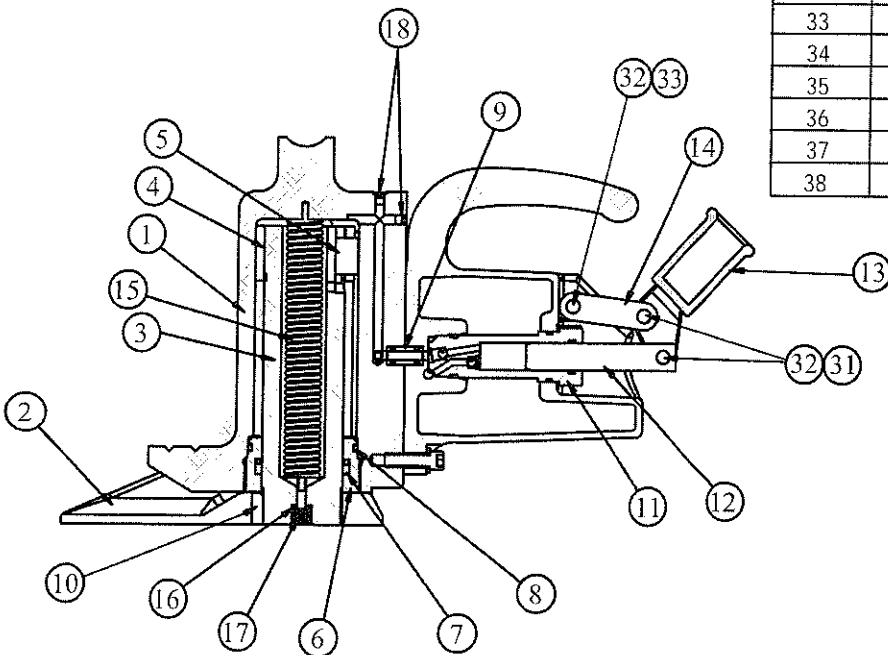

# TJ105A TRACK JACK HAND PUMP ASSEMBLY

ITEM # 42802, #40051  
REPAIR PARTS SHEET

# 40051

**FIGURE B**

ITEM	PART NO.	DESCRIPTION	QTY
1	42604	PUMP BODY	1
2	40049	PIPE PLUG 1/16	2
3	40566	INTAKE SCREEN	1
4	5602211	O-RING	1
5	55753	VALVE SPRING	1
6	56020145	O-RING	1
7	56021162	O-RING	1
8	5602120	O-RING	1
9	5602123	O-RING	1
10	5608116	BU-WASHER	1
11	89963	PISTON HOUSING	1
12	92549	BALL 1/4	2
13	94978	RET. RING CAP.	2

## TJ105A TRACK JACK REPAIR PARTS SHEET

**FIGURE A**

ITEM	PART NO.	DESCRIPTION	QTY
1	42600	TOE HOUSING	1
2	42691	BASE	1
3	42686	PISTON	1
4	44044	UPPER BEARING	1
5	40065	KEY	1
6	40043	LOWER BEARING	1
7	40046	U-CUP	1
8	56022325	O-RING	1
9	40410	VALVE ADPT. ASM.	1
10	40066	KEY	1
11	40051	PISTON HOUSING ASSEM.	1
12	89964	PISTON	1
13	42689	PUMP LEVEL	1
14	42688	PUMP LINK	1
15	42798	SPRING ASM.	1
16	85724	GASKET	1
17	40045	SCREW 1/4-20 X 4"	1
18	40049	PIP PLUG-FLUSH 1/16	3
19	89973	GASKET	1
20	90548	BALL 3/16"	1
21	88497	SPRING CAP	1
22	66085	SPRING REL. VAL.	1
23	66083	SCREW ADJ.	1
24	68258	PLUG	1
25	42792	RELEASE SCREW ASM.	1
26	92549	BALL 1/4"	1
27	93594	SCREW 3/8-16 X 1"	3
28	93943	LOCK WASHER	3
29	40056	FILL PLUG	1
30	42802	PUMP ASM.	1
31	40054	CLEVIS PIN	2
32	92540	PIN CLIP	3
33	42687	CLIVIS PIN 3/8	1
34	5602109	O-RING	1
35	42791	RELEASE KNOB	1
36	42803	TRUSS SCREW	1
37	69765	FLAT HEAD SCREW 10-24	1
38	18851	LEVEL BAR	1