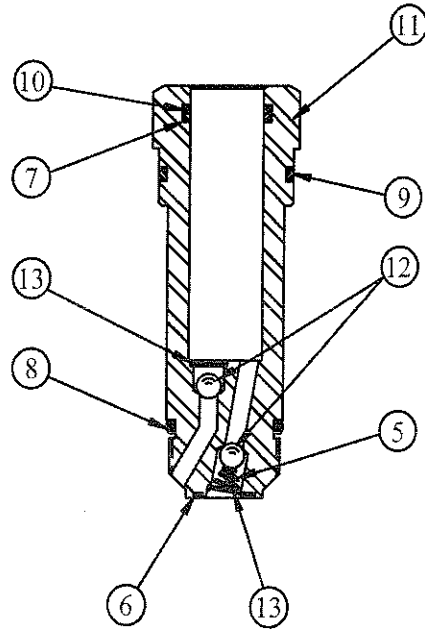

# TJ105A TRACK JACK HAND PUMP ASSEMBLY

ITEM # 42802, #40051  
REPAIR PARTS SHEET

# 40051

**FIGURE B**

ITEM	PART NO.	DESCRIPTION	QTY
1	42604	PUMP BODY	1
2	40049	PIPE PLUG 1/16	2
3	40566	INTAKE SCREEN	1
4	5602211	O-RING	1
5	55753	VALVE SPRING	1
6	56020145	O-RING	1
7	56021162	O-RING	1
8	5602120	O-RING	1
9	5602123	O-RING	1
10	5608116	BU-WASHER	1
11	89963	PISTON HOUSING	1
12	92549	BALL 1/4	2
13	94978	RET. RING CAP.	2

## TJ105A TRACK JACK REPAIR PARTS SHEET

**FIGURE A**

ITEM	PART NO.	DESCRIPTION	QTY
1	42600	TOE HOUSING	1
2	42691	BASE	1
3	42686	PISTON	1
4	44044	UPPER BEARING	1
5	40065	KEY	1
6	40043	LOWER BEARING	1
7	40046	U-CUP	1
8	56022325	O-RING	1
9	40410	VALVE ADPT. ASM.	1
10	40066	KEY	1
11	40051	PISTON HOUSING ASSEM.	1
12	89964	PISTON	1
13	42689	PUMP LEVEL	1
14	42688	PUMP LINK	1
15	42798	SPRING ASM.	1
16	85724	GASKET	1
17	40045	SCREW 1/4-20 X 4"	1
18	40049	PIP PLUG-FLUSH 1/16	3
19	89973	GASKET	1
20	90548	BALL 3/16"	1
21	88497	SPRING CAP	1
22	66085	SPRING REL. VAL.	1
23	66083	SCREW ADJ.	1
24	68258	PLUG	1
25	42792	RELEASE SCREW ASM.	1
26	92549	BALL 1/4"	1
27	93594	SCREW 3/8-16 X 1"	3
28	93943	LOCK WASHER	3
29	40056	FILL PLUG	1
30	42802	PUMP ASM.	1
31	40054	CLEVIS PIN	2
32	92540	PIN CLIP	3
33	42687	CLIVIS PIN 3/8	1
34	5602109	O-RING	1
35	42791	RELEASE KNOB	1
36	42803	TRUSS SCREW	1
37	69765	FLAT HEAD SCREW 10-24	1
38	18851	LEVEL BAR	1