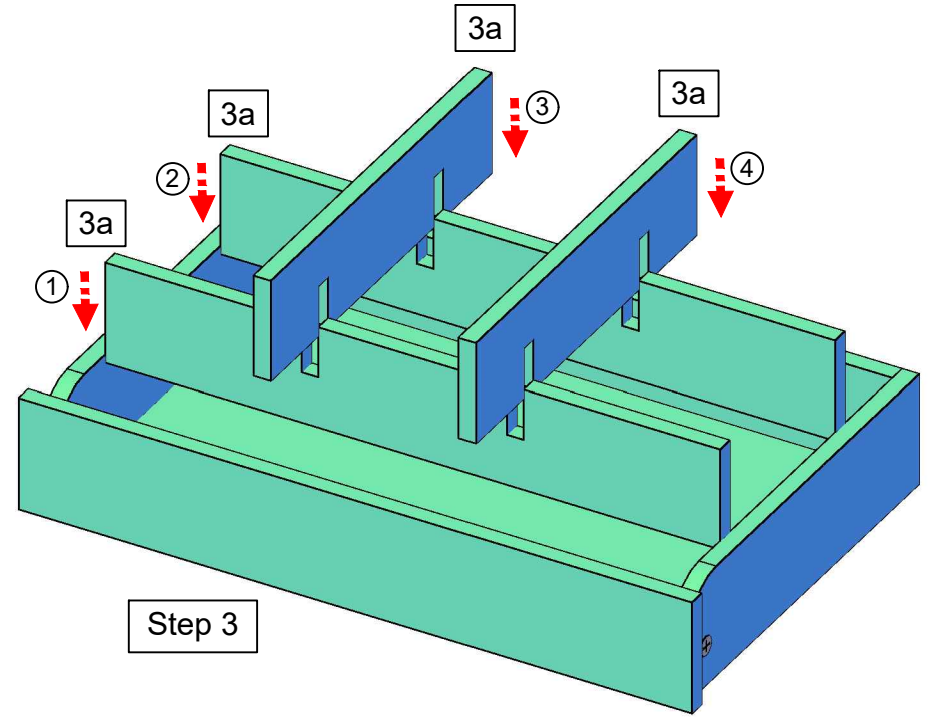

**EASY
SPACE**

Jewelry Drawer

Dimension:
763 x 516 x 155 mm

Assembly Guide

Parts List:

- 1a. Top Panel Board x 1pc.
- 2a. Left & Right Panel Board x 2pcs.
- 3a. Base Panel Board x 5pcs.
- 4a. Back Panel Board x 1pc.
- 1b. Drawer Left & Right Panel Board x 2pcs.
- 2b. Drawer Front & Back Panel Board x 2pcs.
- 3b. Drawer Bottom Panel Board x 1pc.

Assembly Guide

Drawer Assembly Guide

ACCESSORIES:

HOW TO USE CAMLOCK & PIN: