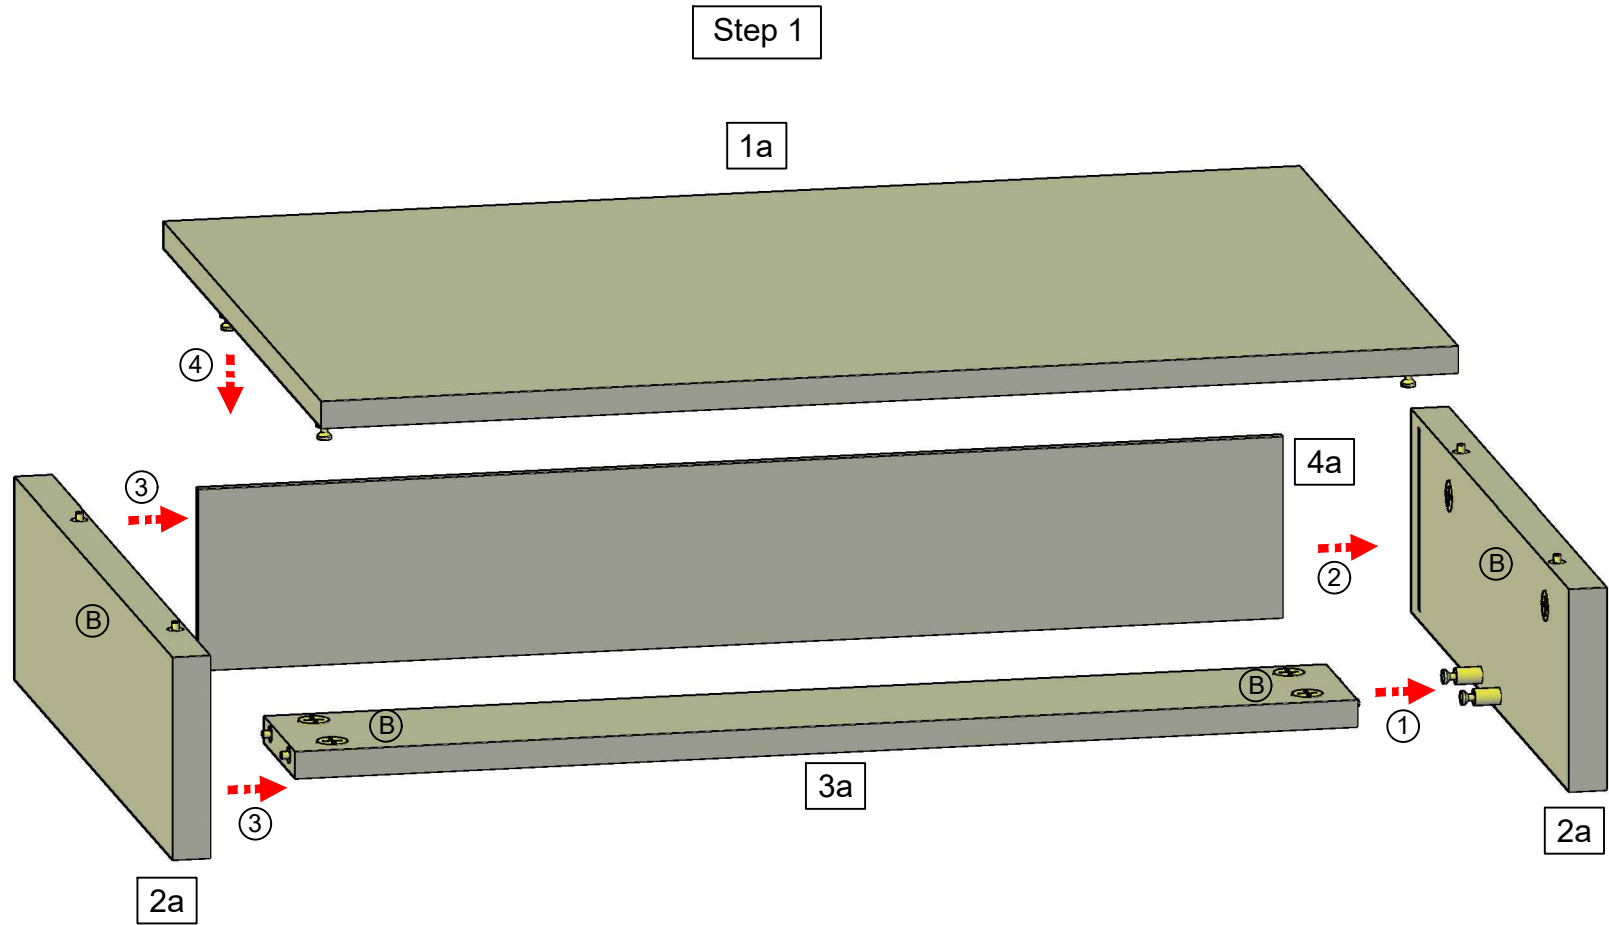

**EASY
SPACE**

Jewelry Drawer

Dimension:
763 x 516 x 155 mm

Assembly Guide

Parts List:

- 1a. Top Panel Board x 1pc.
- 2a. Left & Right Panel Board x 2pcs.
- 3a. Base Panel Board x 5pcs.
- 4a. Back Panel Board x 1pc.
- 1b. Drawer Left & Right Panel Board x 2pcs.
- 2b. Drawer Front & Back Panel Board x 2pcs.
- 3b. Drawer Bottom Panel Board x 1pc.

Assembly Guide

Drawer Assembly Guide

ACCESSORIES:

HOW TO USE CAMLOCK & PIN: