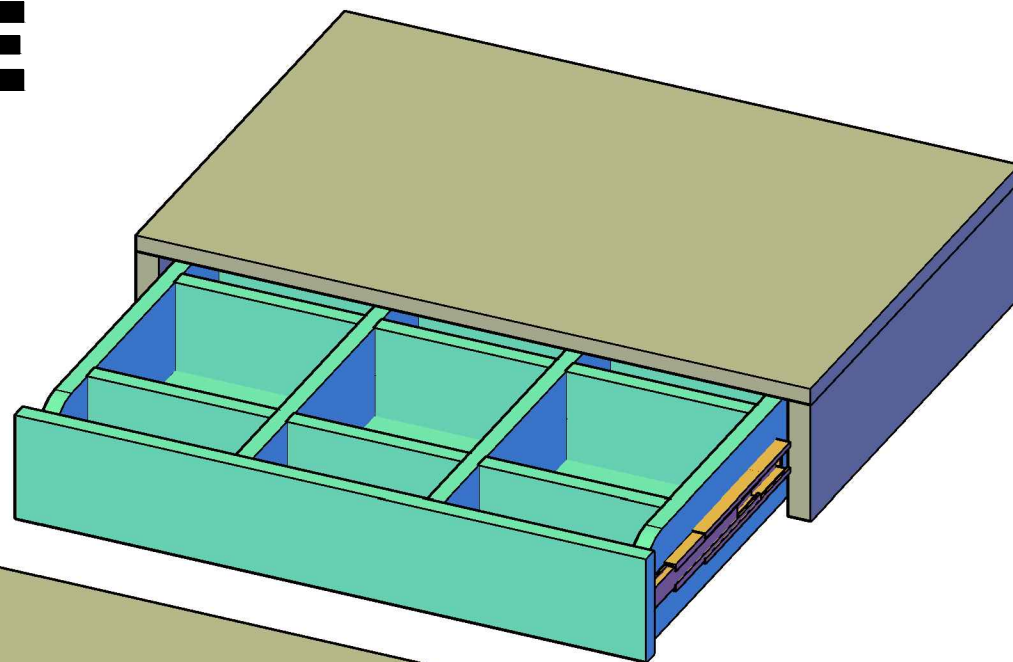

**EASY
SPACE**

Jewelry Drawer

Dimension:
763 x 516 x 155 mm

Assembly Guide

Parts List:

- 1a. Top Panel Board x 1pc.
- 2a. Left & Right Panel Board x 2pcs.
- 3a. Base Panel Board x 5pcs.
- 4a. Back Panel Board x 1pc.
- 1b. Drawer Left & Right Panel Board x 2pcs.
- 2b. Drawer Front & Back Panel Board x 2pcs.
- 3b. Drawer Bottom Panel Board x 1pc.

Assembly Guide

Drawer Assembly Guide

ACCESSORIES:

HOW TO USE CAMLOCK & PIN: