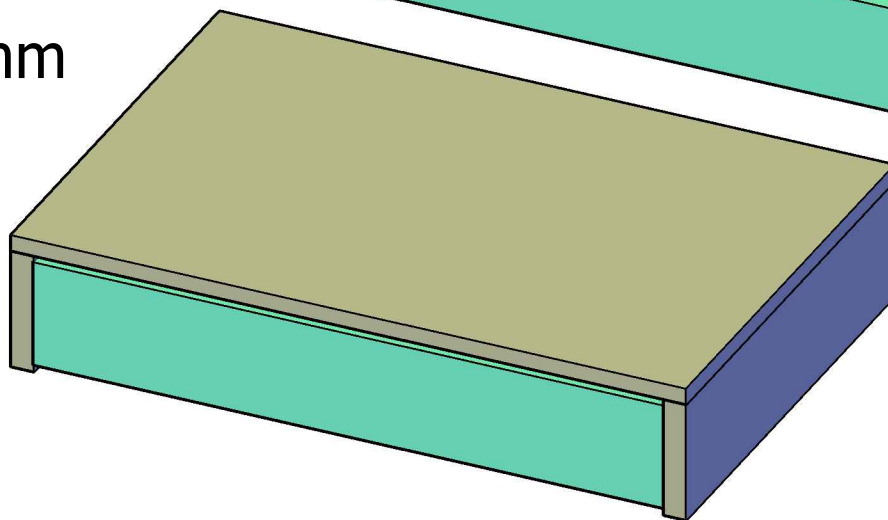

**EASY
SPACE**

Jewelry Drawer

Dimension:
763 x 516 x 155 mm

Assembly Guide

Parts List:

- 1a. Top Panel Board x 1pc.
- 2a. Left & Right Panel Board x 2pcs.
- 3a. Base Panel Board x 5pcs.
- 4a. Back Panel Board x 1pc.
- 1b. Drawer Left & Right Panel Board x 2pcs.
- 2b. Drawer Front & Back Panel Board x 2pcs.
- 3b. Drawer Bottom Panel Board x 1pc.