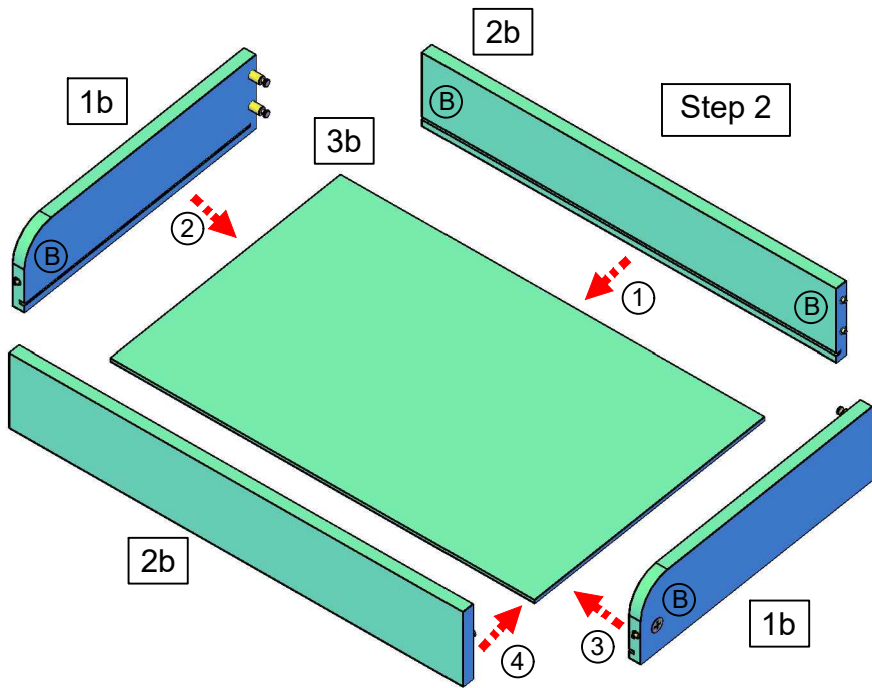

**EASY
SPACE**

Jewelry Drawer

Dimension:
763 x 516 x 155 mm

Assembly Guide

Parts List:

- 1a. Top Panel Board x 1pc.
- 2a. Left & Right Panel Board x 2pcs.
- 3a. Base Panel Board x 5pcs.
- 4a. Back Panel Board x 1pc.
- 1b. Drawer Left & Right Panel Board x 2pcs.
- 2b. Drawer Front & Back Panel Board x 2pcs.
- 3b. Drawer Bottom Panel Board x 1pc.

Assembly Guide

Drawer Assembly Guide

ACCESSORIES:

HOW TO USE CAMLOCK & PIN: