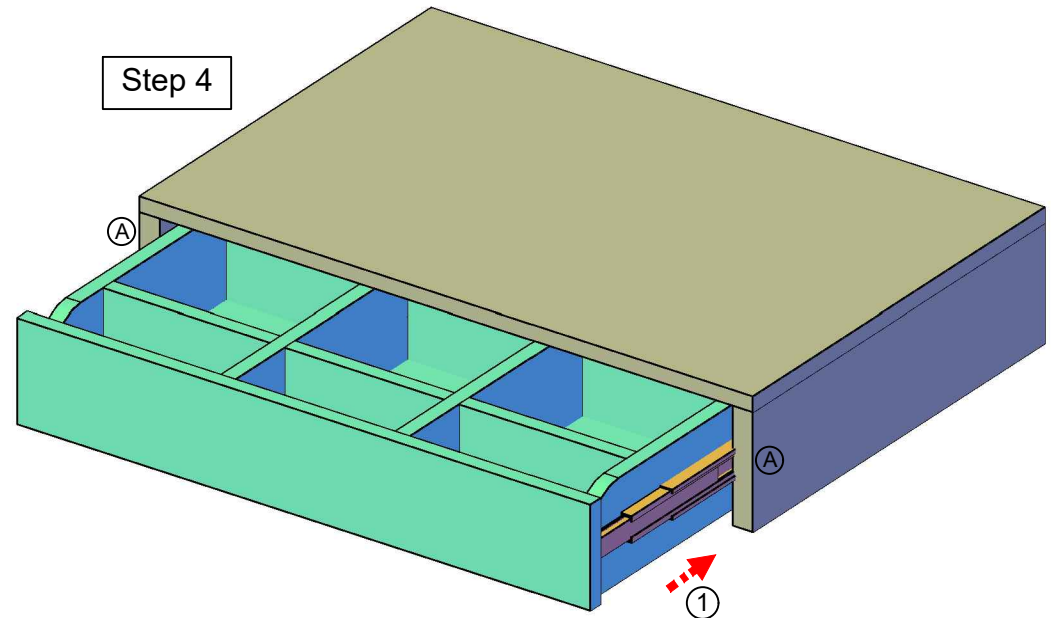

**EASY
SPACE**

Jewelry Drawer

Dimension:
763 x 516 x 155 mm

Assembly Guide

Parts List:

- 1a. Top Panel Board x 1pc.
- 2a. Left & Right Panel Board x 2pcs.
- 3a. Base Panel Board x 5pcs.
- 4a. Back Panel Board x 1pc.
- 1b. Drawer Left & Right Panel Board x 2pcs.
- 2b. Drawer Front & Back Panel Board x 2pcs.
- 3b. Drawer Bottom Panel Board x 1pc.

Assembly Guide

Drawer Assembly Guide

ACCESSORIES:

HOW TO USE CAMLOCK & PIN: