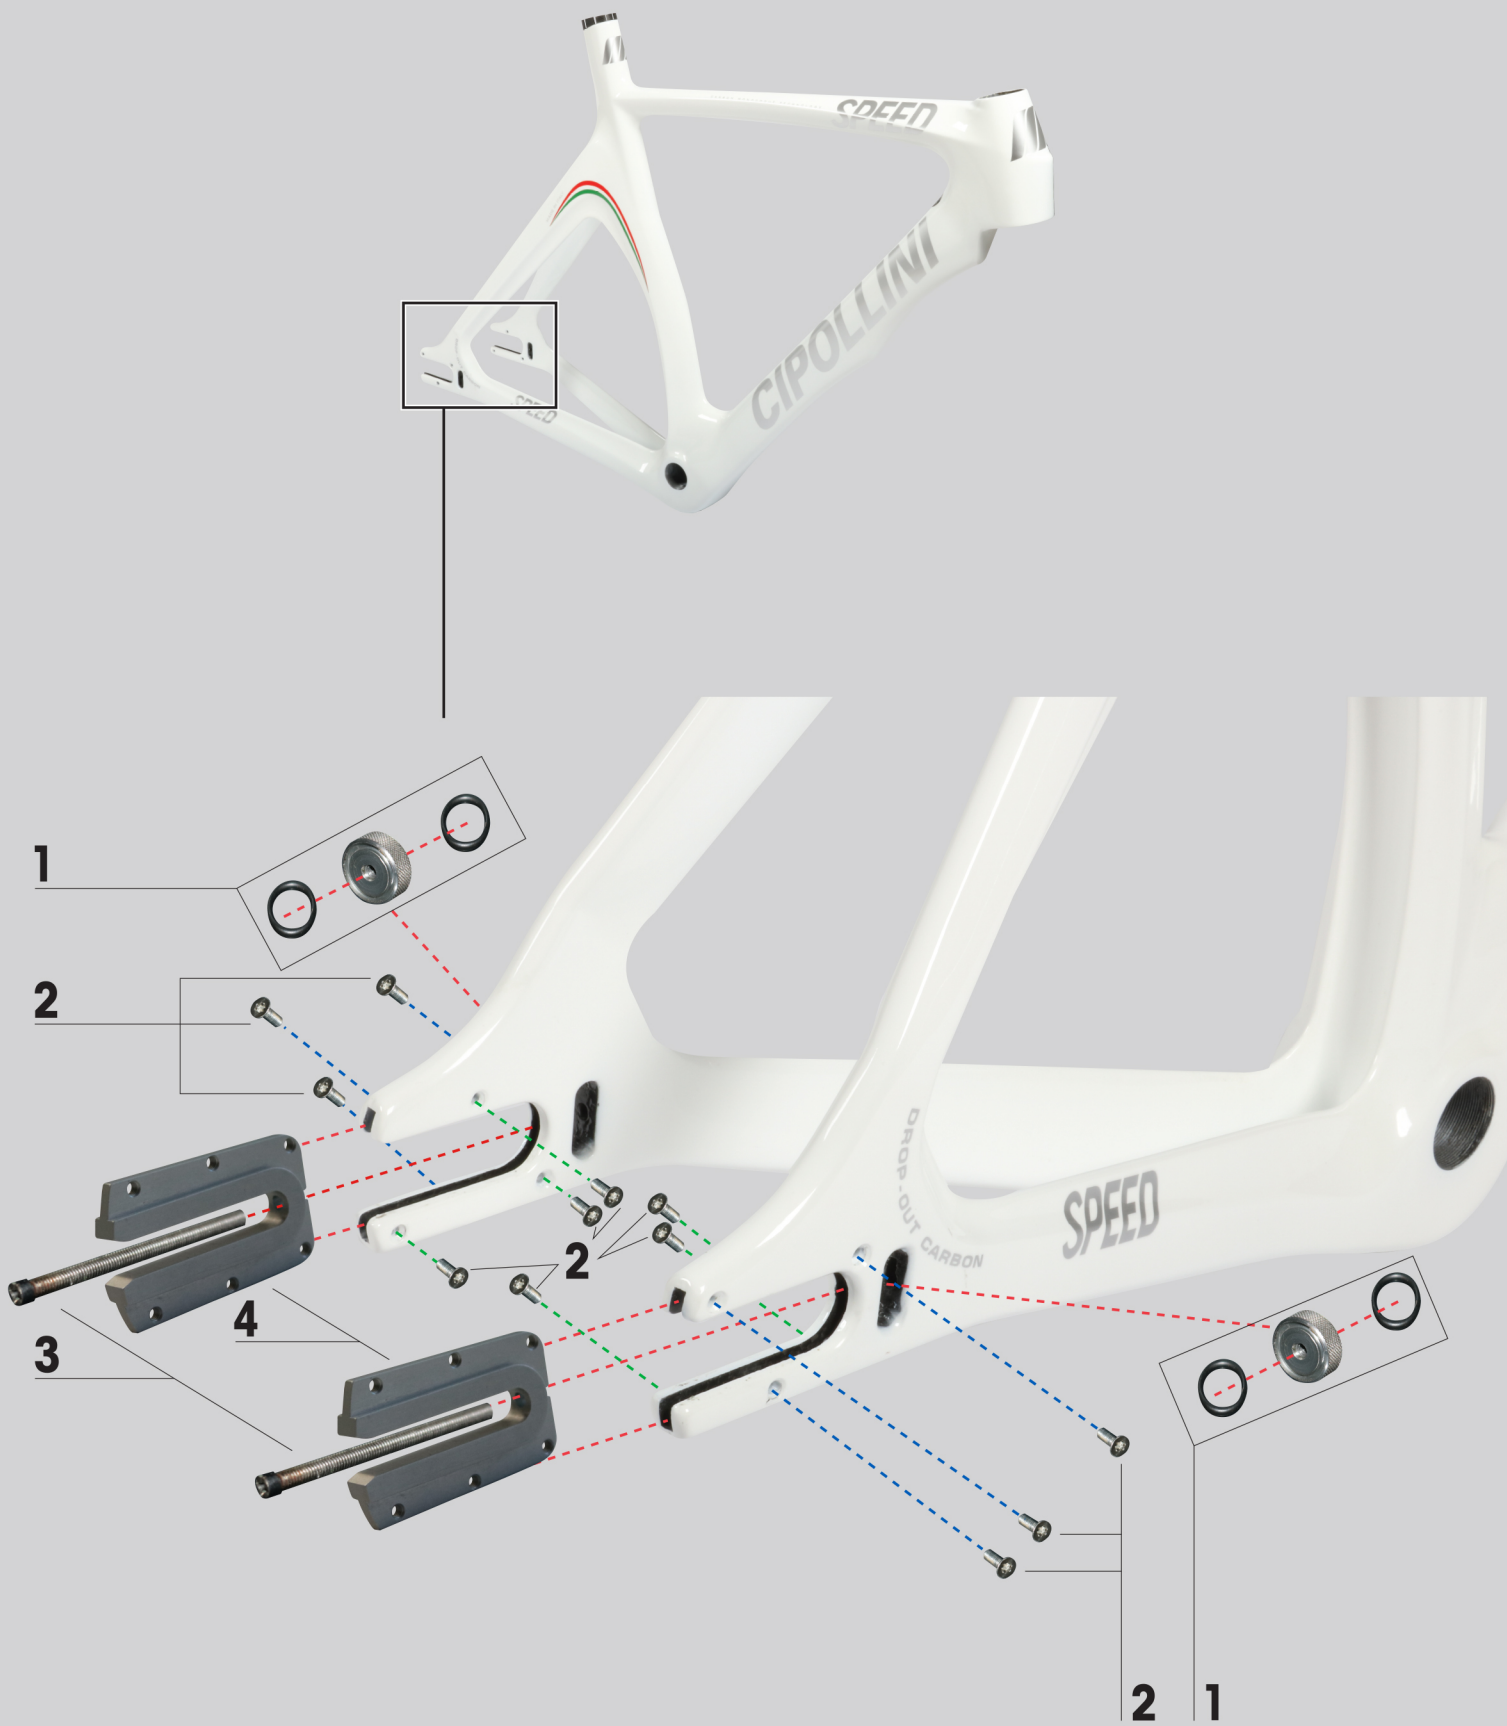

SPEED[®]

ASSEMBLY INSTRUCTIONS

INDEX

- Kit Seat Post	Page 1
- Headset Kit	Page 2
- Rear Hanger	Page 3
- Assembly Accessories	Page 4

ITEM NO.	MCIPOLLINI CODE NO.	DESCRIPTION
1	M0210SPEED.KIT	KIT SEATPOST SPEED
2	030000083	CYLINDER ø9,6X12MM M6
3	011100039	INOX SCREW M6 12X50 MM
4	030000073.MC	UPPER PLATE FOR SEATPOST
5	030000119	LOWER PLATE FOR SEATPOST
6	030000079	ADJUST RAIL
7	011100037.50	INOX SCREW M6X L. 50 MM
8	030000081	ADJUST PLATE FOR OFFSET
9	030000116.MC	CLAMP SPEED
10	011100041	INOX SCREW M5 L. 16 MM

ITEM NO.	MCIPOLLINI CODE NO.	DESCRIPTION
1	030000011.MC	CARBON COMPRESSOR
2	030000010.10MM	CARBON SPACER 10 MM
3	030000010.5MM	CARBON SPACER 5 MM
4	030000012.MC.10 MM	CARBON COVER HEADSET 10 MM
5	030000120.MC	KIT COVER HEADSET + CENTERING RING ALUMINIUM 0 MM (2 PZ)
6	030000108	MICROSPACER
7	030000001	CENTERING RING ALUMINIUM 1"1/4
8	030000003	BEARING 1"1/4
9	030000004	BEARING 1"1/2

ITEM NO.	MCIPOLLINI CODE NO.	DESCRIPTION
1	030000115	ALUMINUM REAR WHEEL
2	011100024	INOX SCREW M4 X L. 8 MM
3	011100059	INOX SCREW M4 L. 60 MM
4	030000117	ALUMINUM HANGER

1

2

3

4

ITEM NO.	MCIPOLLINI CODE NO.	DESCRIPTION
1	030000110.MC	DYNAMIC ASSEMBLY PASTE / ENVELOPPE
2	030000053.MC	CHAIN LUBRICATOR
3	030000018	PROTECTION CHAIN ADHESIVE
4	030000019	KIT ADHESIVE (2PCS) FOR HANDLEBAR TAPE