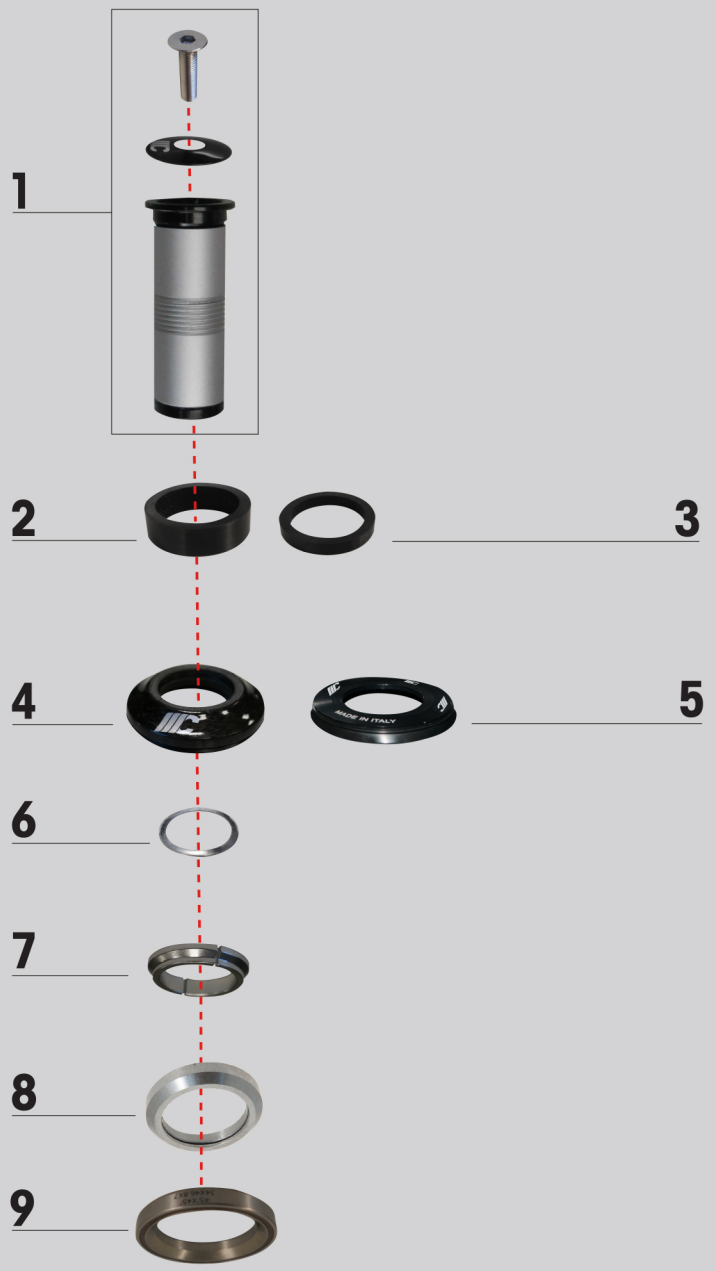

SPEED[®]

ASSEMBLY INSTRUCTIONS

INDEX

- Kit Seat Post	Page 1
- Headset Kit	Page 2
- Rear Hanger	Page 3
- Assembly Accessories	Page 4

ITEM NO.	MCIPOLLINI CODE NO.	DESCRIPTION
1	M0210SPEED.KIT	KIT SEATPOST SPEED
2	030000083	CYLINDER ø9,6X12MM M6
3	011100039	INOX SCREW M6 12X50 MM
4	030000073.MC	UPPER PLATE FOR SEATPOST
5	030000119	LOWER PLATE FOR SEATPOST
6	030000079	ADJUST RAIL
7	011100037.50	INOX SCREW M6X L. 50 MM
8	030000081	ADJUST PLATE FOR OFFSET
9	030000116.MC	CLAMP SPEED
10	011100041	INOX SCREW M5 L. 16 MM

ITEM NO.	MCIPOLLINI CODE NO.	DESCRIPTION
1	030000011.MC	CARBON COMPRESSOR
2	030000010.10MM	CARBON SPACER 10 MM
3	030000010.5MM	CARBON SPACER 5 MM
4	030000012.MC.10 MM	CARBON COVER HEADSET 10 MM
5	030000120.MC	KIT COVER HEADSET + CENTERING RING ALUMINIUM 0 MM (2 PZ)
6	030000108	MICROSPACER
7	030000001	CENTERING RING ALUMINIUM 1"1/4
8	030000003	BEARING 1"1/4
9	030000004	BEARING 1"1/2

ITEM NO.	MCIPOLLINI CODE NO.	DESCRIPTION
1	030000115	ALUMINUM REAR WHEEL
2	011100024	INOX SCREW M4 X L. 8 MM
3	011100059	INOX SCREW M4 L. 60 MM
4	030000117	ALUMINUM HANGER

1

2

3

4

ITEM NO.	MCIPOLLINI CODE NO.	DESCRIPTION
1	030000110.MC	DYNAMIC ASSEMBLY PASTE / ENVELOPPE
2	030000053.MC	CHAIN LUBRICATOR
3	030000018	PROTECTION CHAIN ADHESIVE
4	030000019	KIT ADHESIVE (2PCS) FOR HANDLEBAR TAPE