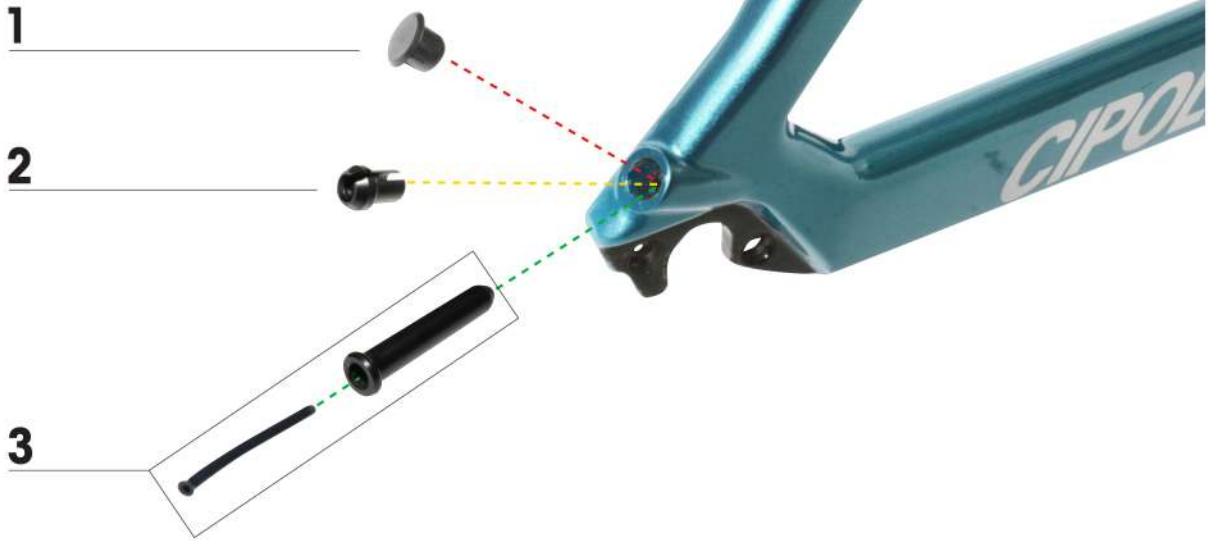

ITEM NO.	MCIPOLLINI CODE NO.	DESCRIPTION
1	030000111	PLASTIC TAPE
2	030000044	CABLE STOP DI2 / EPS
3	030000148	CABLE STOP L. 40