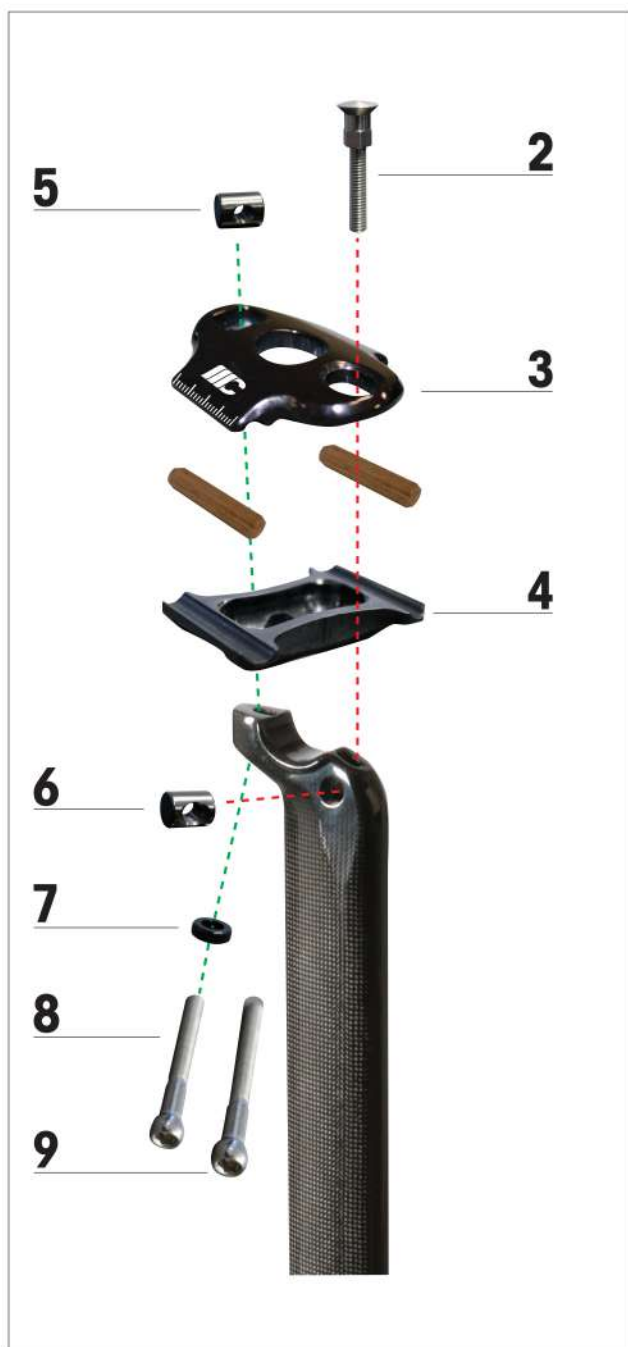

# INDEX

- Kit Seatpost Off Set 18 mm	Page 1 A
- Expander For Lock The Battery	Page 1 B
- Bottle Cage + Option Bottle	Page 2
- Front Derailleur Support + Chain Protection	Page 3
- Kit Teflon For Cable	Page 4
- Cable Guide	Page 5
- Rear Hanger	Page 6
- Front Cable Stop	Page 7
- Oblique Cable Stop + Horizontal Tubes Right Side	Page 8
- Oblique Cable Stop Tubes Left Side	Page 9
- Oblique Cable Stop Left Side	Page 10
- Headset Kit	Page 11
- Assembly Accessories	Page 12

ITEM NO.	MCIPOLLINI CODE NO.	DESCRIPTION
1	M0210THEONE_18L39	KIT SEATPOST RB1K OFF SET 18 MM
2	011100050	INOX SCREW M6
3	030000151	UPPER PLATE FOR SEATPOST
4	030000152	LOWER PLATE FOR SEATPOST
5	030000121	CYLINDER M5
6	030000083	CYLINDER M6
7	030000122	WASHER
8	011100062.38	INOX SCREW M5 L 38
9	011100062.44	INOX SCREW M5 L 44
10	011100047	INOX SCREW M3 L 16
11	030100015	COVER CARB EXPANDER HORIZONTAL TUBE
12	011100074	INOX SCREW M6 L 21
13	030000155	ALUMINIUM LOCKING FOR SEATPOST