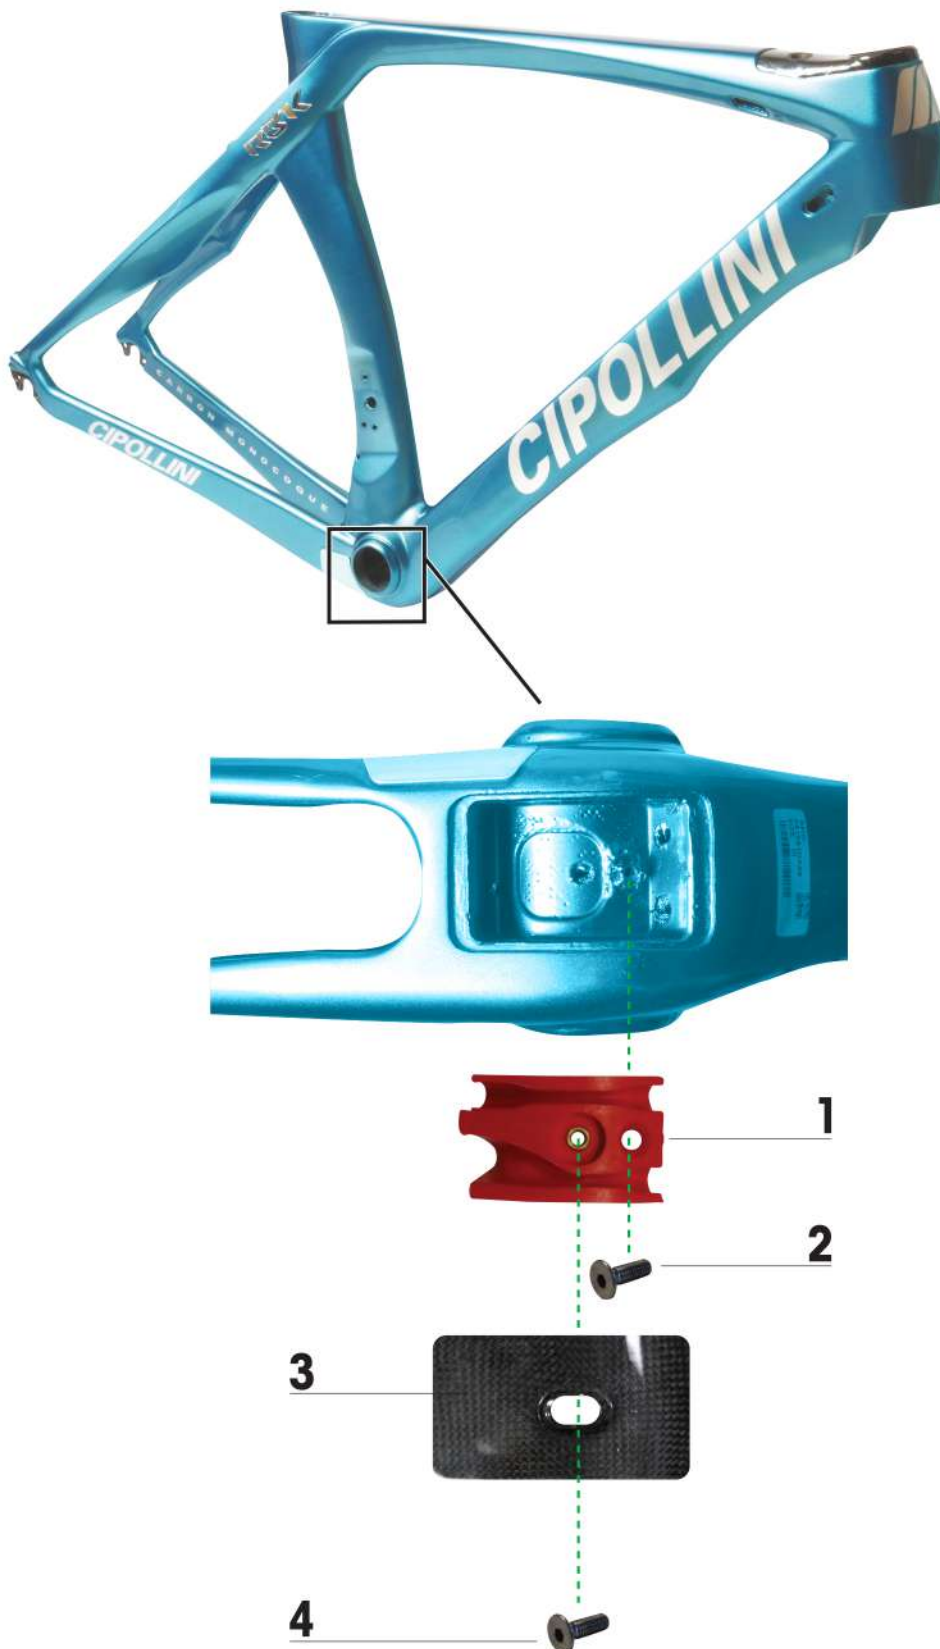

ITEM NO.	MCIPOLLINI CODE NO.	DESCRIPTION
1	03000014	PLASTE SUPPORT FOR CONNECTOR CABLE
2	01110058	INOX SCREW M4X12 MM
3	03010016.CART	CARBON COVER
4	01110054	INOX SCREW M4X16 MM