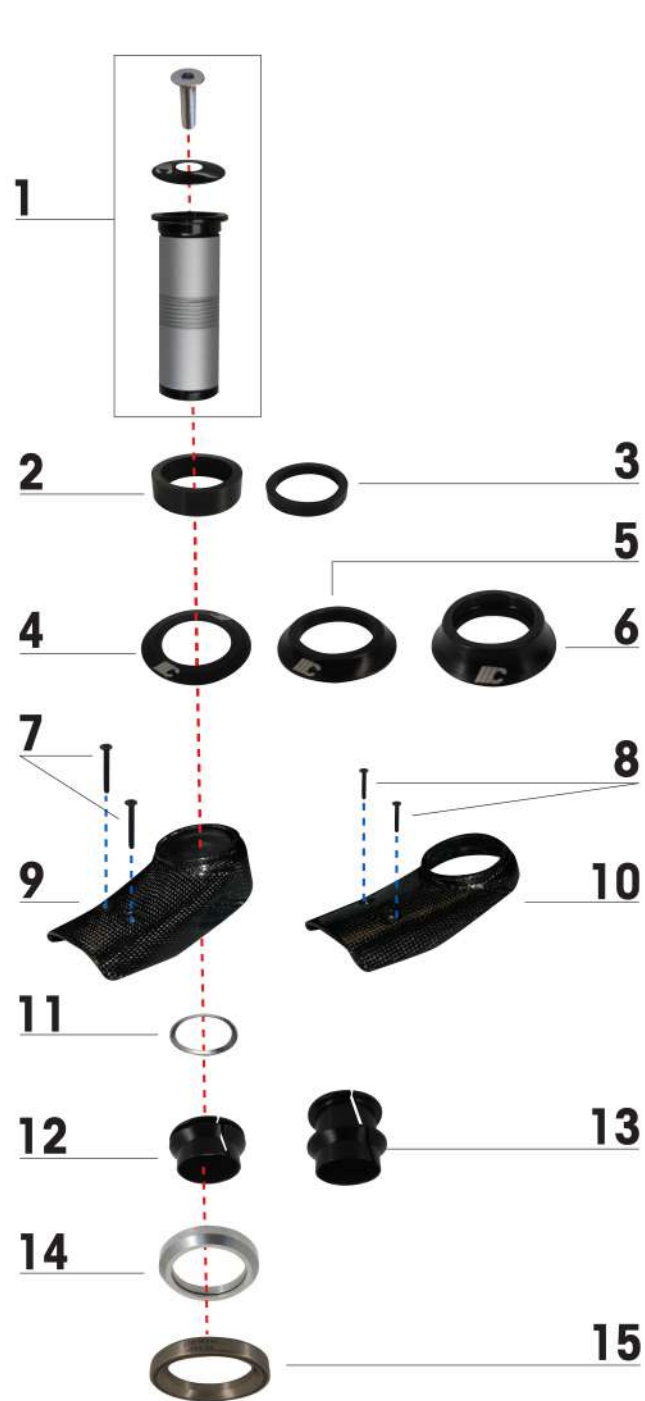

ITEM NO.	MCIPOLLINI CODE NO.	DESCRIPTION
1	030000154	HANGER REAR RIGHT
2	011100045	INOX SCREW M4 L 8
3	030000153	HANGER REAR LEFT

ITEM NO.	MCIPOLLINI CODE NO.	DESCRIPTION
1	030000111	PLASTIC TAPE
2	030000044	CABLE STOP DI2 / EPS
3	030000148	CABLE STOP L. 40

**4**                      **2**                      **3**

ITEM NO.	MCIPOLLINI CODE NO.	DESCRIPTION
<b>1</b>	<b>030000111</b>	PLASTIC TAPE
<b>2</b>	<b>030000087</b>	CABLE STOP
<b>3</b>	<b>011100053</b>	INOX SCREW M3 L 12
<b>4</b>	<b>030000098</b>	CABLE STOP CLOSED

- 1
- 2
- 3

ITEM NO.	MCIPOLLINI CODE NO.	DESCRIPTION
1	030000087	CABLE STOP
2	030000098	CABLE STOP CLOSED
3	011100053	INOX SCREW M3 L 12

1

2

ITEM NO.	MCIPOLLINI CODE NO.	DESCRIPTION
1	03000087	CABLE STOP
2	01110053	INOX SCREW M3 L 12

ITEM NO.	MCIPOLLINI CODE NO.	DESCRIPTION
1	030000011.MC	CARBON COMPRESSOR
2	030000010.10MM	CARBON SPACER 10 MM
3	030000010.5MM	CARBON SPACER 5 MM
4	030000090.MC.00MM	COVER HEADSET ALUMINIUM 0 MM
5	030000090.MC.06MM	COVER HEADSET ALUMINIUM 6 MM
6	030000090.MC.11MM	COVER HEADSET ALUMINIUM 11 MM
7	011100052	INOX SCREW M3 L 25
8	011100047	INOX SCREW M3 L 16
9	030100014.CART	CARBON COVER +16 MM
10	030100013.CART	CARBON COVER 0 MM
11	030000108	MICROSPACER
12	030000089.0MM	CENTERING RING ALUMINIUM 0 MM
13	030000089.16MM	CENTERING RING ALUMINIUM 16 MM
14	030000003	BEARING 1"1/4
15	030000004	BEARING 1"1/2