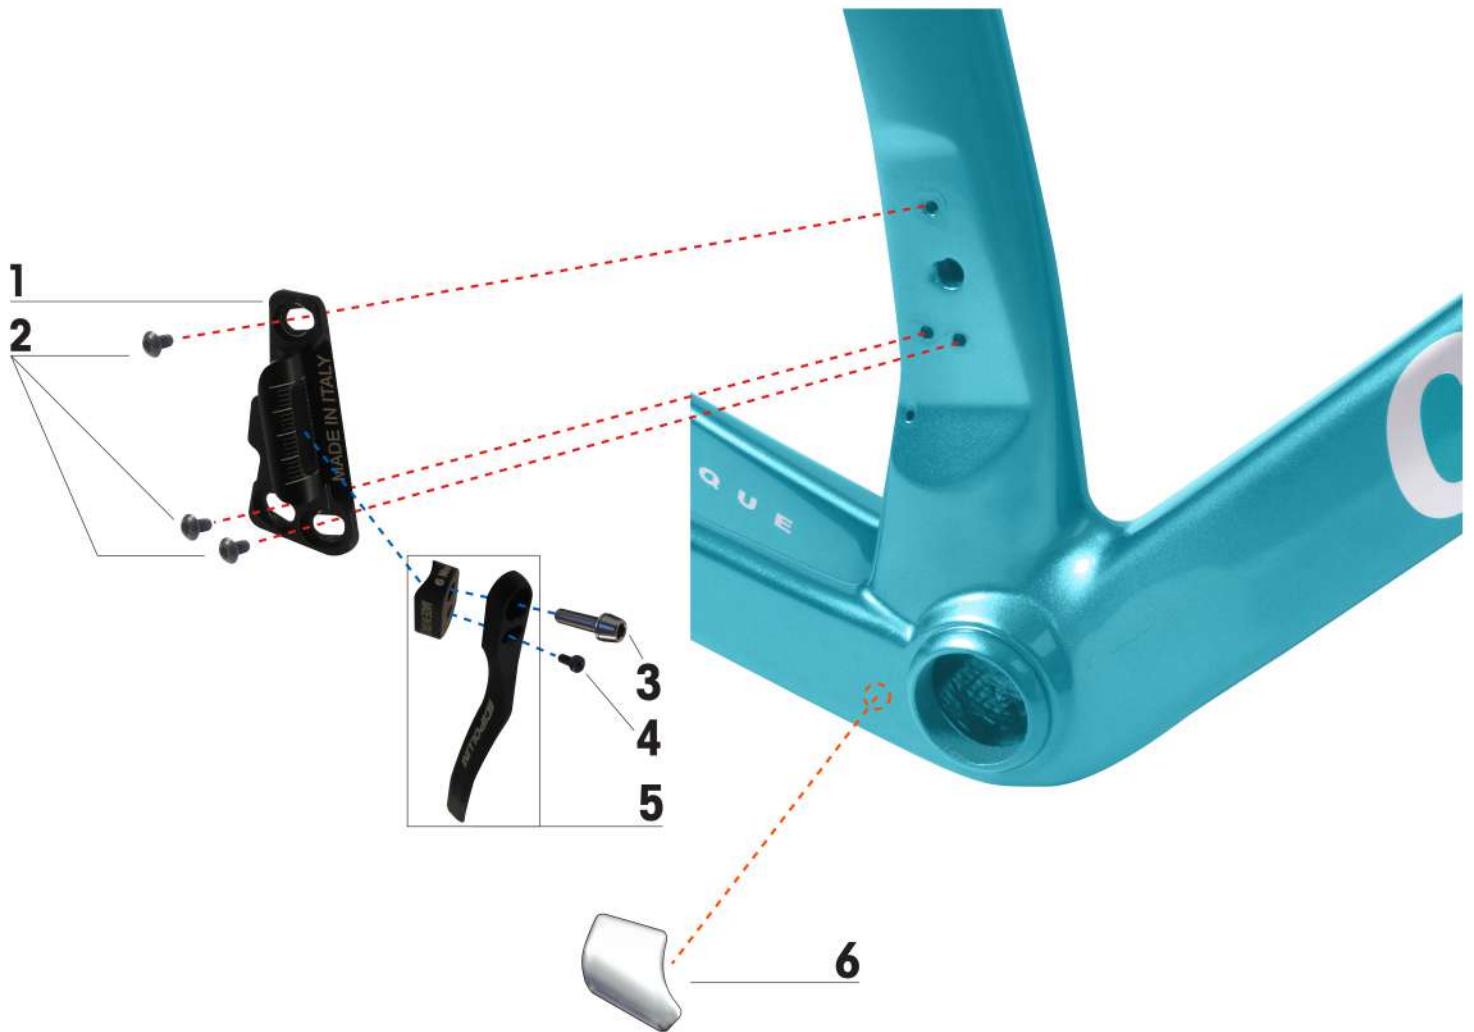

ITEM NO.	MCIPOLLINI CODE NO.	DESCRIPTION
1	M0210THEONE_18L39	KIT SEATPOST RB1K OFF SET 18 MM
2	011100050	INOX SCREW M6
3	030000151	UPPER PLATE FOR SEATPOST
4	030000152	LOWER PLATE FOR SEATPOST
5	030000121	CYLINDER M5
6	030000083	CYLINDER M6
7	030000122	WASHER
8	011100062.38	INOX SCREW M5 L 38
9	011100062.44	INOX SCREW M5 L 44
10	011100047	INOX SCREW M3 L 16
11	030100015	COVER CARB EXPANDER HORIZONTAL TUBE
12	011100074	INOX SCREW M6 L 21
13	030000155	ALUMINIUM LOCKING FOR SEATPOST

**BELOW'S  
VIEW**

**1**

ITEM NO.	MCIPOLLINI CODE NO.	DESCRIPTION
1	030000114	EXPANDER FOR LOCK THE BATTERY

**1**

**2**

**3**

ITEM NO.	MCIPOLLINI CODE NO.	DESCRIPTION
<b>1</b>	<b>030000135</b>	<b>BOTTLE CAGE</b>
<b>2</b>	<b>030000133.CLEAR</b>	<b>CLEAR BOTTLE</b>
<b>3</b>	<b>030000133.SMOKE</b>	<b>SMOKE BOTTLE</b>