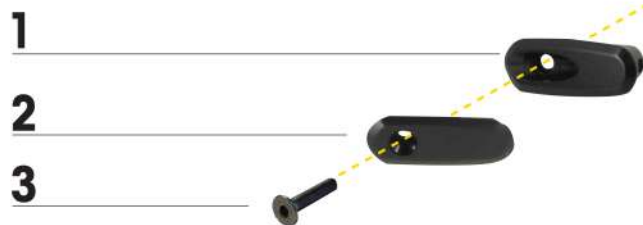

ITEM NO.	MCIPOLLINI CODE NO.	DESCRIPTION
1	030000154	HANGER REAR RIGHT
2	011100045	INOX SCREW M4 L 8
3	030000153	HANGER REAR LEFT

ITEM NO.	MCIPOLLINI CODE NO.	DESCRIPTION
1	030000111	PLASTIC TAPE
2	030000044	CABLE STOP DI2 / EPS
3	030000148	CABLE STOP L. 40

**4**                      **2**                      **3**

ITEM NO.	MCIPOLLINI CODE NO.	DESCRIPTION
<b>1</b>	<b>030000111</b>	PLASTIC TAPE
<b>2</b>	<b>030000087</b>	CABLE STOP
<b>3</b>	<b>011100053</b>	INOX SCREW M3 L 12
<b>4</b>	<b>030000098</b>	CABLE STOP CLOSED