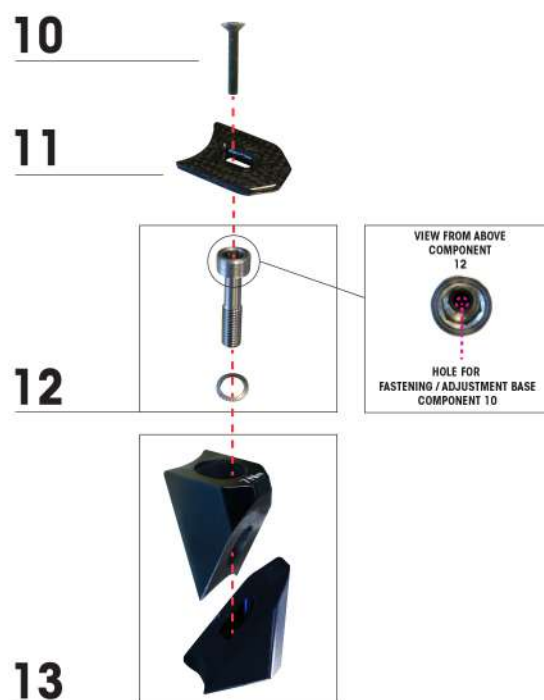

# INDEX

- Kit Seatpost Off Set 18 mm	Page 1 A
- Expander For Lock The Battery	Page 1 B
- Bottle Cage + Option Bottle	Page 2
- Front Derailleur Support + Chain Protection	Page 3
- Kit Teflon For Cable	Page 4
- Cable Guide	Page 5
- Rear Hanger	Page 6
- Front Cable Stop	Page 7
- Oblique Cable Stop + Horizontal Tubes Right Side	Page 8
- Oblique Cable Stop Tubes Left Side	Page 9
- Oblique Cable Stop Left Side	Page 10
- Headset Kit	Page 11
- Assembly Accessories	Page 12

ITEM NO.	MCIPOLLINI CODE NO.	DESCRIPTION
1	M0210THEONE_18L39	KIT SEATPOST RB1K OFF SET 18 MM
2	011100050	INOX SCREW M6
3	030000151	UPPER PLATE FOR SEATPOST
4	030000152	LOWER PLATE FOR SEATPOST
5	030000121	CYLINDER M5
6	030000083	CYLINDER M6
7	030000122	WASHER
8	011100062.38	INOX SCREW M5 L 38
9	011100062.44	INOX SCREW M5 L 44
10	011100047	INOX SCREW M3 L 16
11	030100015	COVER CARB EXPANDER HORIZONTAL TUBE
12	011100074	INOX SCREW M6 L 21
13	030000155	ALUMINIUM LOCKING FOR SEATPOST