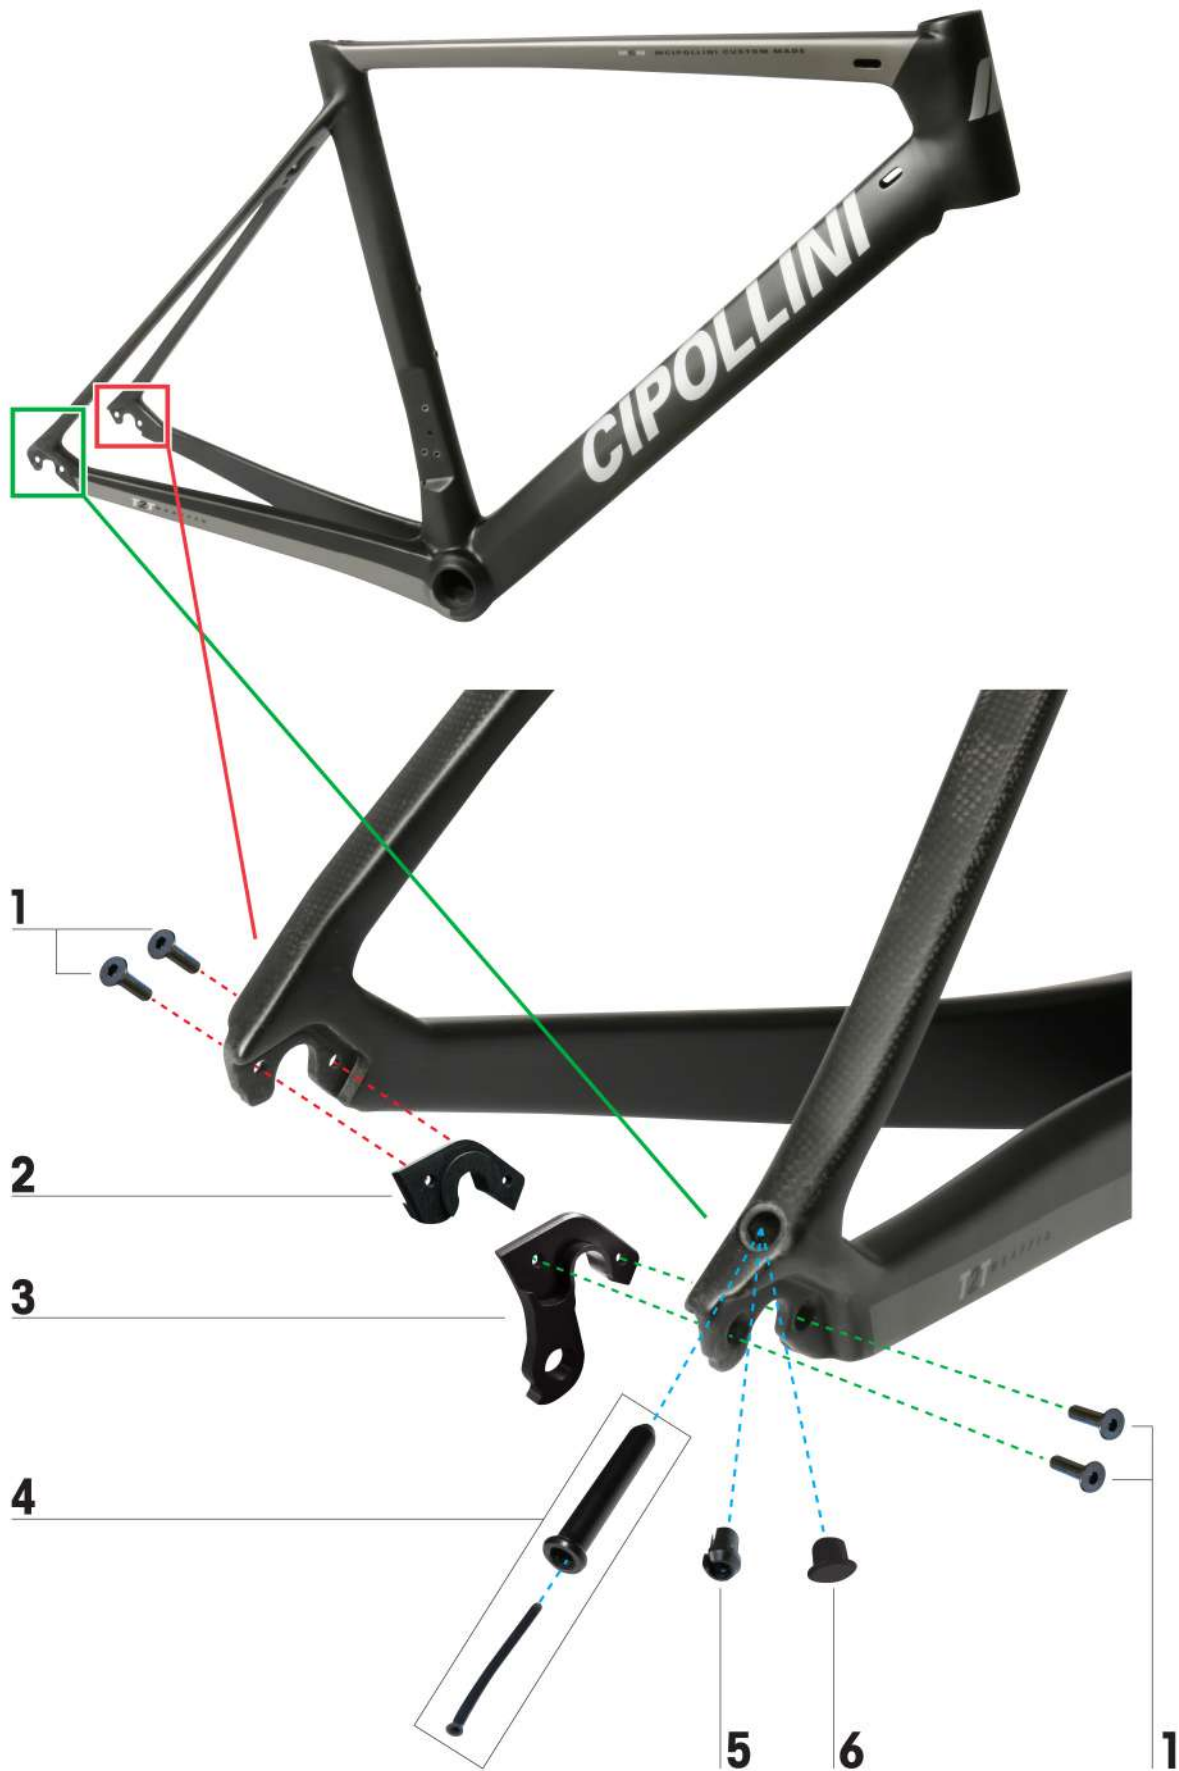

RIGHT POSITION

VIEW FROM ABOVE

ITEM NO.	MCIPOLLINI CODE NO.	DESCRIPTION
1	030000143	PLATE
2	011100072	INOX SCREW M5
3	030000147	INTERNAL RAIL

ITEM NO.	MCIPOLLINI CODE NO.	DESCRIPTION
1	M024000166	TUBE SEATPOST (AVAILABLE ONLY WITH KIT SEATPOST - PAGE 1A)
2	030000083	CYLINDER ø 9,6 X 12 MM M6
3	030000159.M	LOCKING FOR SEATPOST
4	030000112	ALLUMINIUM ANODIZED WASHER
5	011100081	SCREW INOX M6 L 28 MM

1

ITEM NO.	MCIPOLLINI CODE NO.	DESCRIPTION
1	011100016	INOX SCREW 27 MM FOR FRONT BRAKE

ITEM NO.	MCIPOLLINI CODE NO.	DESCRIPTION
1	032100001	KITTEFLON Ø 3MM

1 _____

2 _____

3 _____

ITEM NO.	MCIPOLLINI CODE NO.	DESCRIPTION
1	03000050	PLATE SUPPORT FOR CONNECTOR CABLES
2	03000049	COVER
3	01110054	INOX SCREW M4 L. 16

ITEM NO.	MCIPOLLINI CODE NO.	DESCRIPTION
1	011100024	INOX SCREW M4 X L. 8 MM
2	030000150	HANGER REAR LEFT ALUMINIUM
3	030000149	HANGER REAR RIGHT ALUMINIUM
4	030000148	CABLE STOP L. 40
5	030000044	CABLE STOP DI2
6	030000111	PLASTIC TAPE