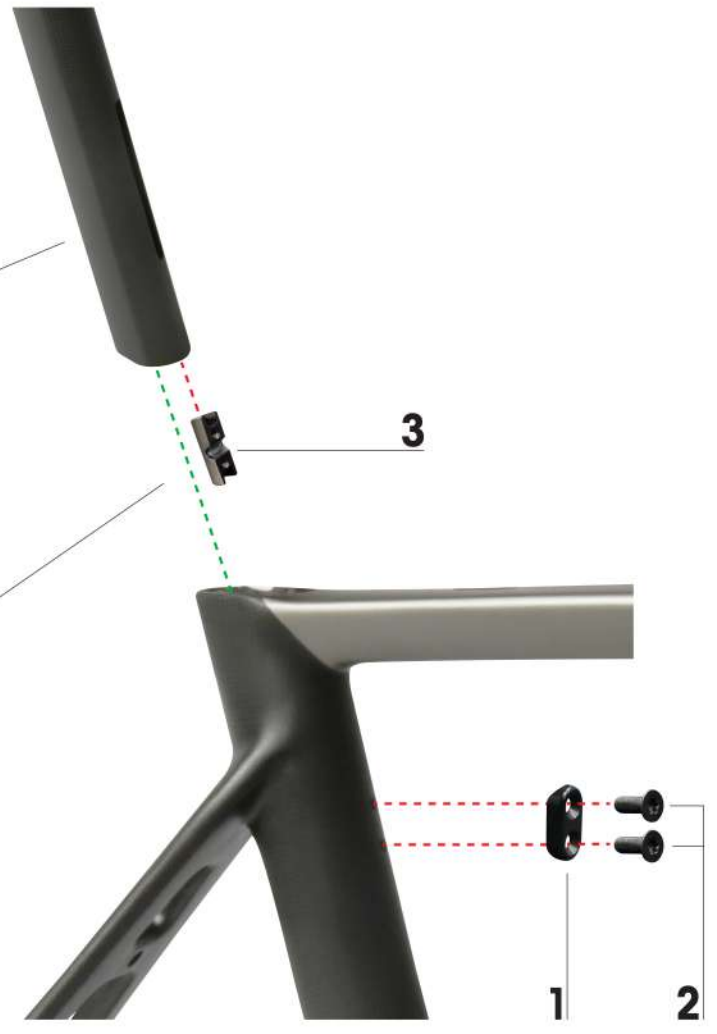

ASSEMBLY INSTRUCTIONS

INDEX

- Kit Seatpost Off Set	Page 1 A
- Assembly Seatpost	Page 1 B
- New Assembly Seatpost Option	Page 1 C
- Bottle Cage + Option Bottle	Page 2
- Front Derailleur Support	Page 3
- Screw Front Brake	Page 4
- Kit Teflon For Cable	Page 5
- Cable Guide	Page 6
- Rear Hanger	Page 7
- Screw Back Brake	Page 8
- Oblique Cable Stop Tube Right Side	Page 9
- Oblique Cable Stop + Horizontal Tubes Left Side	Page 10
- Oblique Cable Stop Left Side	Page 11
- Headset Kit	Page 12
- Assembly Accessories	Page 13

ITEM NO.	MCIPOLLINI CODE NO.	DESCRIPTION
1	M0210MCM.9	KIT SEATPOST
2	011100050	INOX SCREW M6
3	030000151	UPPER PLATE FOR SEATPOST
4	030000152	LOWER PLATE FOR SEATPOST
5	030000121	CYLINDER M5
6	030000083	CYLINDER M6
7	030000122	WASHER
8	011100062.38	INOX SCREW M5 L. 38
9	011100062.44	INOX SCREW M5 L. 44

RIGHT POSITION

VIEW FROM ABOVE

ITEM NO.	MCIPOLLINI CODE NO.	DESCRIPTION
1	030000143	PLATE
2	011100072	INOX SCREW M5
3	030000147	INTERNAL RAIL

ITEM NO.	MCIPOLLINI CODE NO.	DESCRIPTION
1	M024000166	TUBE SEATPOST (AVAILABLE ONLY WITH KIT SEATPOST - PAGE 1A)
2	030000083	CYLINDER ø 9,6 X 12 MM M6
3	030000159.M	LOCKING FOR SEATPOST
4	030000112	ALLUMINIUM ANODIZED WASHER
5	011100081	SCREW INOX M6 L 28 MM