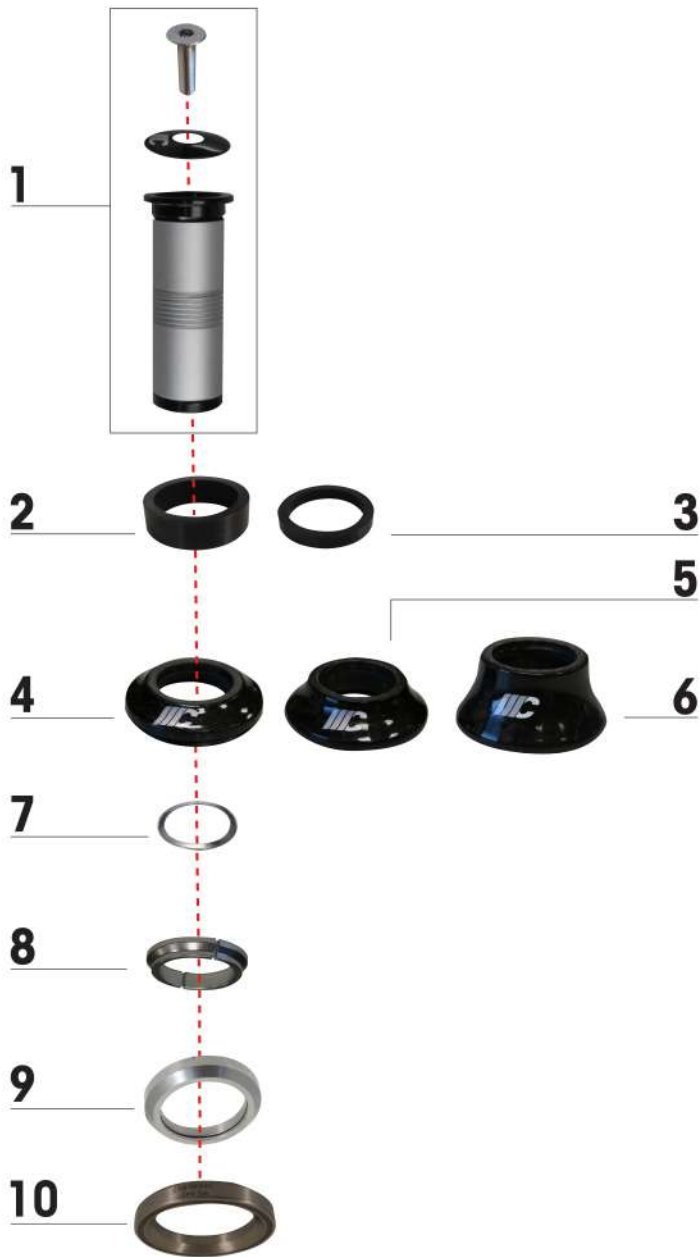

ITEM NO.	MCIPOLLINI CODE NO.	DESCRIPTION
1	030000011.MC	CARBON COMPRESSOR
2	030000010.10 MM	CARBON SPACER 10 MM
3	030000010.5 MM	CARBON SPACER 5 MM
4	030000012.MC.10 MM	CARBON COVER HEADSET 10 MM
5	030000012.MC.15 MM	CARBON COVER HEADSET 15 MM
6	030000012.MC.25 MM	CARBON COVER HEADSET 25 MM
7	030000108	MICROSPACER
8	030000001	CENTERING RING ALUMINIUM 1"1/4
9	030000003	BEARING 1"1/4
10	030000004	BEARING 1"1/2