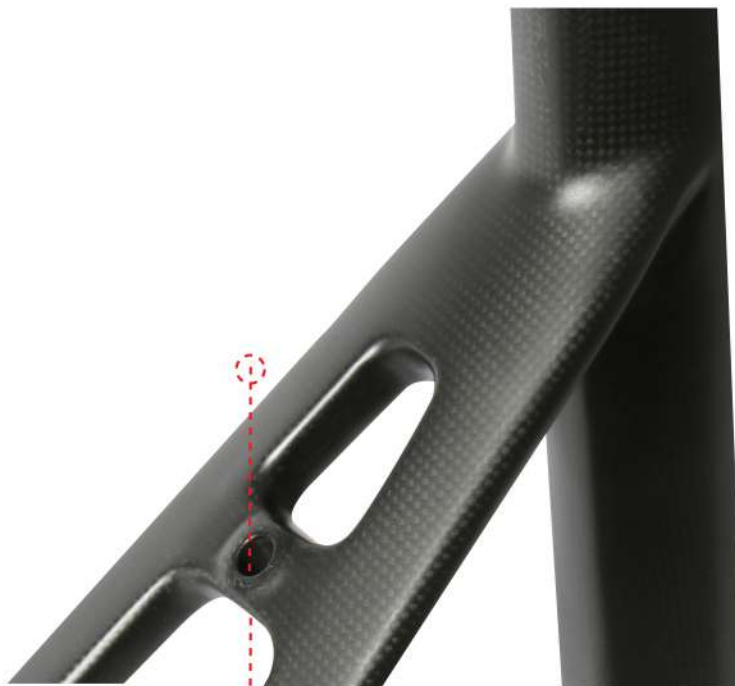

RIGHT POSITION

VIEW FROM ABOVE

ITEM NO.	MCIPOLLINI CODE NO.	DESCRIPTION
1	030000143	PLATE
2	011100072	INOX SCREW M5
3	030000147	INTERNAL RAIL

ITEM NO.	MCIPOLLINI CODE NO.	DESCRIPTION
1	M024000166	TUBE SEATPOST (AVAILABLE ONLY WITH KIT SEATPOST - PAGE 1A)
2	030000083	CYLINDER ø 9,6 X 12 MM M6
3	030000159.M	LOCKING FOR SEATPOST
4	030000112	ALLUMINIUM ANODIZED WASHER
5	011100081	SCREW INOX M6 L 28 MM

1

ITEM NO.	MCIPOLLINI CODE NO.	DESCRIPTION
1	011100016	INOX SCREW 27 MM FOR FRONT BRAKE

ITEM NO.	MCIPOLLINI CODE NO.	DESCRIPTION
1	032100001	KITTEFLON Ø 3MM

1 _____

2 _____

3 _____

ITEM NO.	MCIPOLLINI CODE NO.	DESCRIPTION
1	03000050	PLATE SUPPORT FOR CONNECTOR CABLES
2	03000049	COVER
3	01110054	INOX SCREW M4 L. 16

ITEM NO.	MCIPOLLINI CODE NO.	DESCRIPTION
1	011100024	INOX SCREW M4 X L. 8 MM
2	030000150	HANGER REAR LEFT ALUMINIUM
3	030000149	HANGER REAR RIGHT ALUMINIUM
4	030000148	CABLE STOP L. 40
5	030000044	CABLE STOP DI2
6	030000111	PLASTIC TAPE