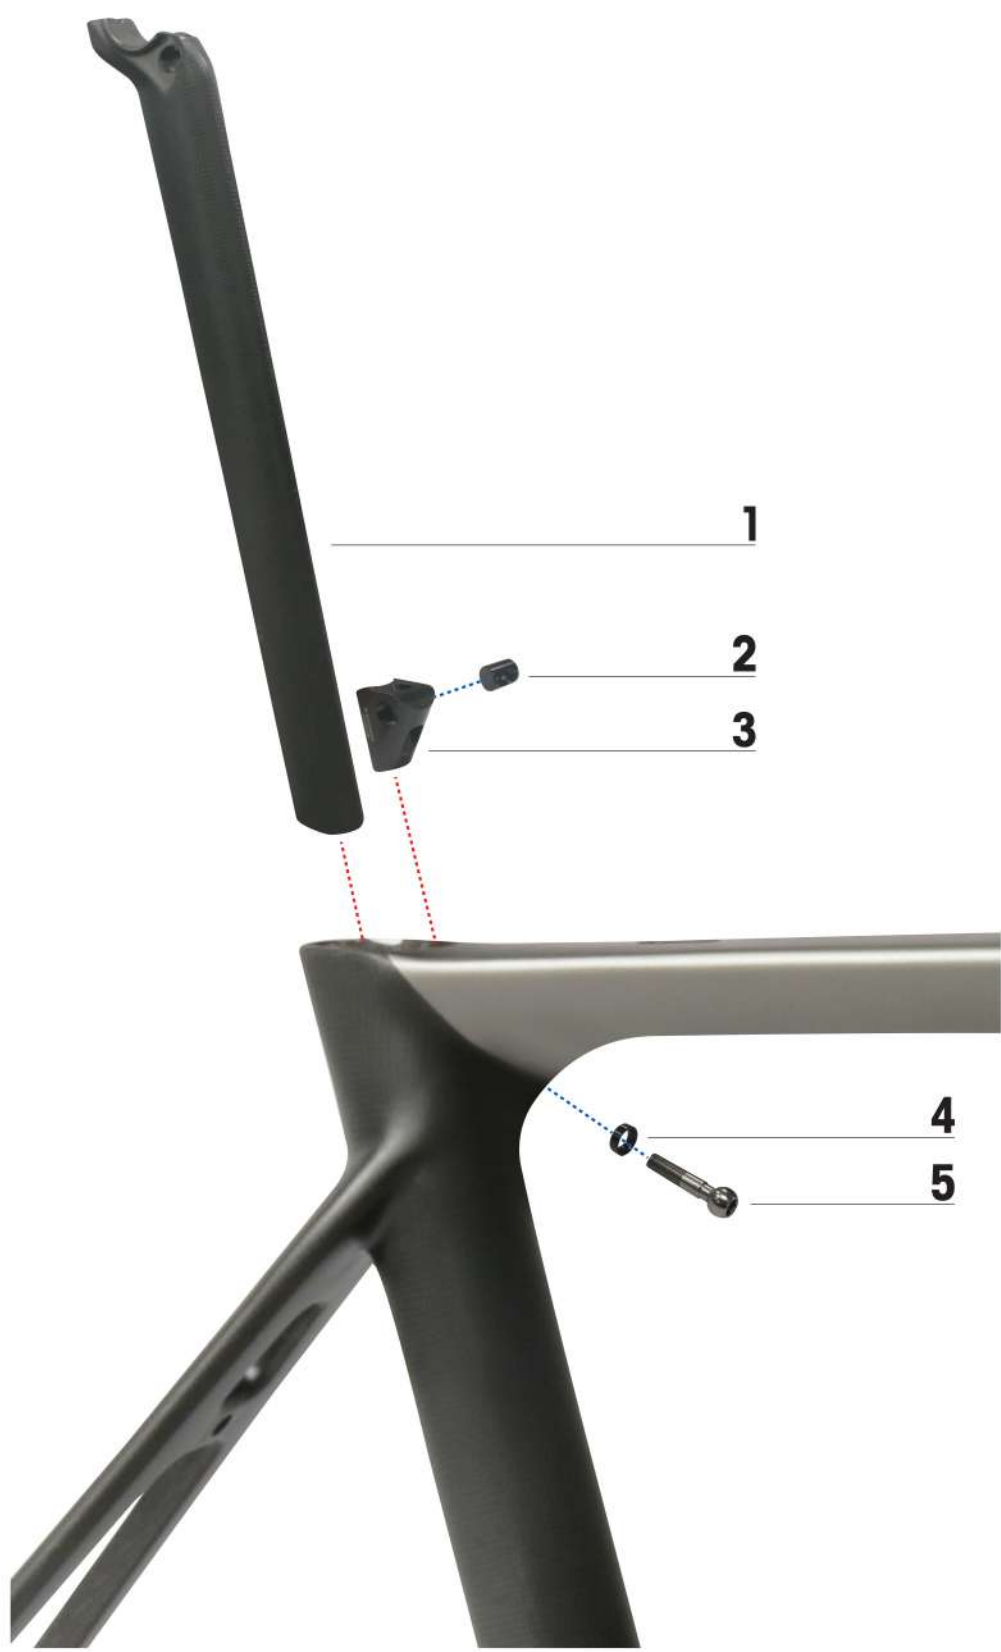

ASSEMBLY INSTRUCTIONS

INDEX

- Kit Seatpost Off Set	Page 1 A
- Assembly Seatpost	Page 1 B
- New Assembly Seatpost Option	Page 1 C
- Bottle Cage + Option Bottle	Page 2
- Front Derailleur Support	Page 3
- Screw Front Brake	Page 4
- Kit Teflon For Cable	Page 5
- Cable Guide	Page 6
- Rear Hanger	Page 7
- Screw Back Brake	Page 8
- Oblique Cable Stop Tube Right Side	Page 9
- Oblique Cable Stop + Horizontal Tubes Left Side	Page 10
- Oblique Cable Stop Left Side	Page 11
- Headset Kit	Page 12
- Assembly Accessories	Page 13

ITEM NO.	MCIPOLLINI CODE NO.	DESCRIPTION
1	M0210MCM.9	KIT SEATPOST
2	011100050	INOX SCREW M6
3	030000151	UPPER PLATE FOR SEATPOST
4	030000152	LOWER PLATE FOR SEATPOST
5	030000121	CYLINDER M5
6	030000083	CYLINDER M6
7	030000122	WASHER
8	011100062.38	INOX SCREW M5 L. 38
9	011100062.44	INOX SCREW M5 L. 44

RIGHT POSITION

VIEW FROM ABOVE

ITEM NO.	MCIPOLLINI CODE NO.	DESCRIPTION
1	030000143	PLATE
2	011100072	INOX SCREW M5
3	030000147	INTERNAL RAIL

ITEM NO.	MCIPOLLINI CODE NO.	DESCRIPTION
1	M024000166	TUBE SEATPOST (AVAILABLE ONLY WITH KIT SEATPOST - PAGE 1A)
2	030000083	CYLINDER ø 9,6 X 12 MM M6
3	030000159.M	LOCKING FOR SEATPOST
4	030000112	ALLUMINIUM ANODIZED WASHER
5	011100081	SCREW INOX M6 L 28 MM