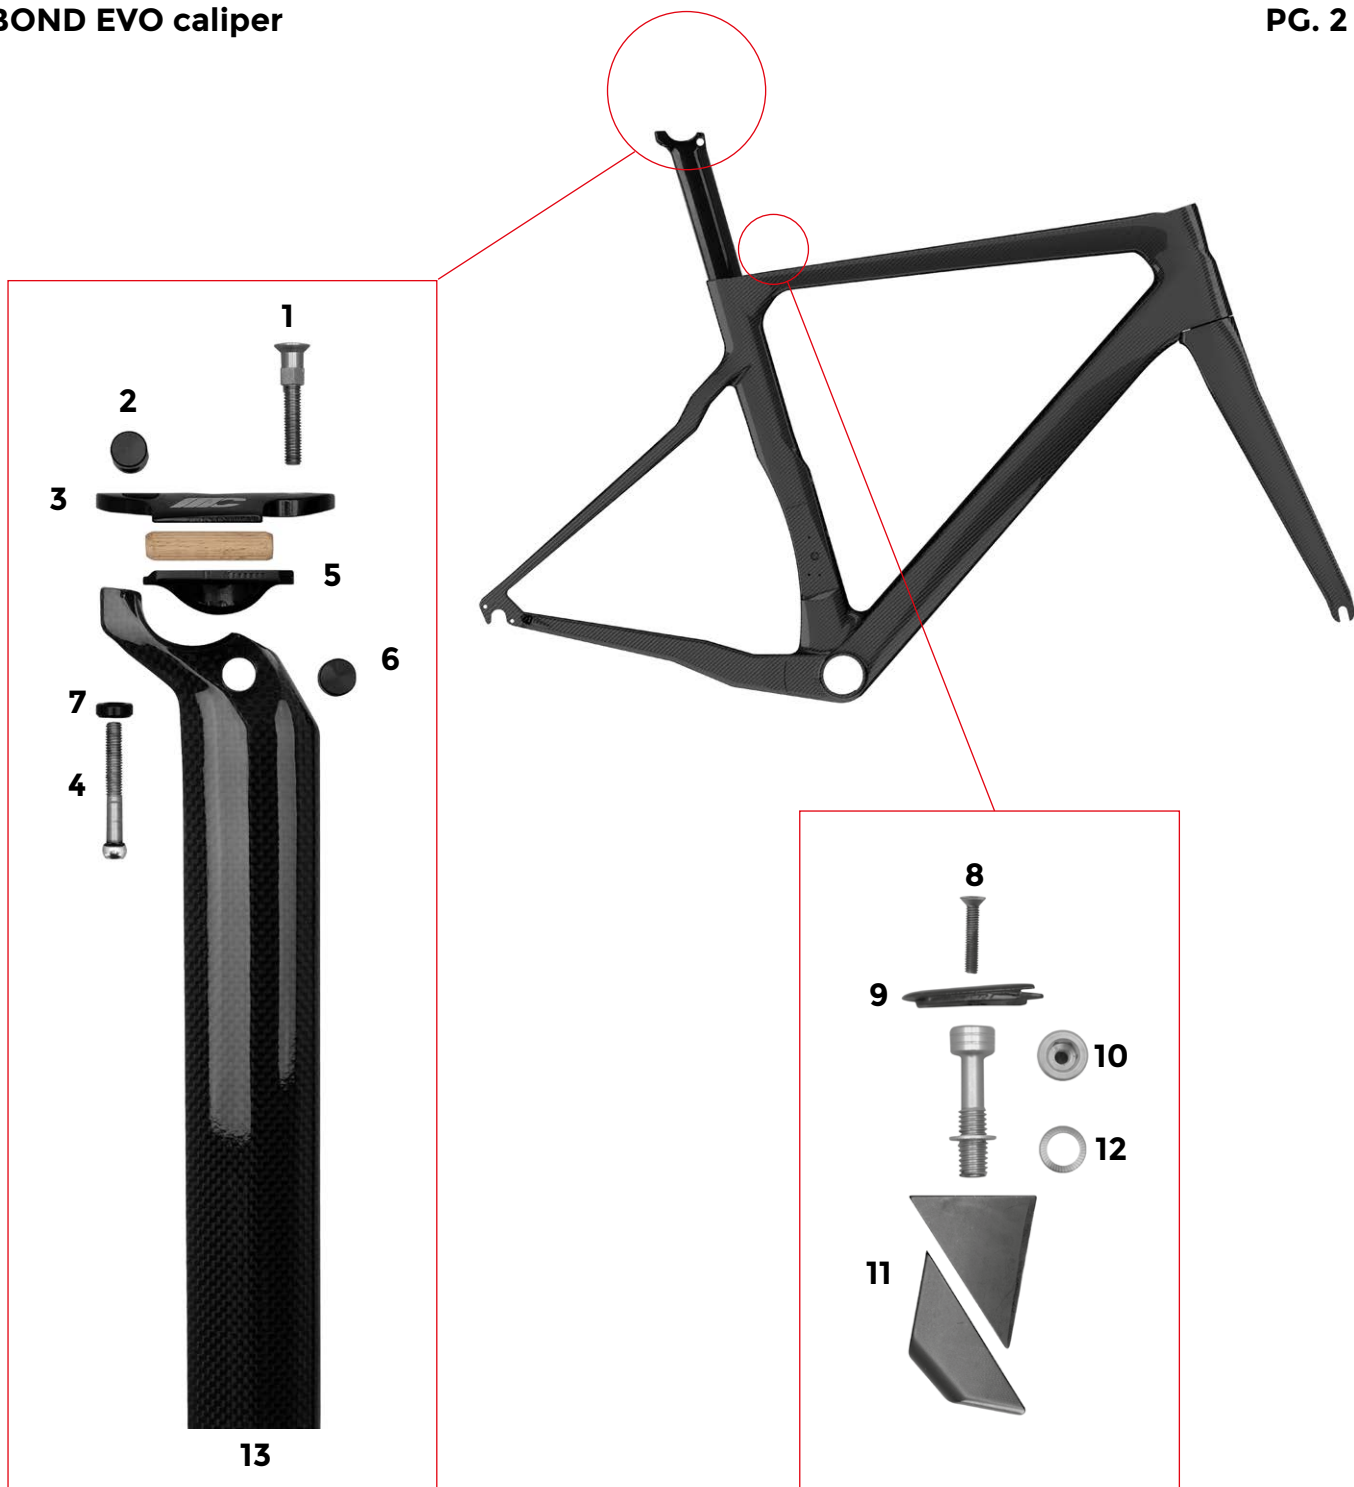

PIRELLA GÖTTSCHE LOWE
CIPOLLINI[®]

SPARE PARTS

BOND EVO
CALIPER

[#LiveYourRide](#)

INDEX

SEATPOST KIT BOND EVO 0 mm OFFSET	PG. 1
SEATPOST KIT BOND EVO 15 mm OFFSET	PG. 2
BOTTLE CAGE + BOTTLE	PG. 3
FRONT DERAILLEUR AREA	PG. 4
REAR HANGERS AREA	PG. 5
HEADSET AREA DCR	PG. 6
HEADSET AREA ACR	PG. 7
ASSEMBLING ACCESSORIES	PG. 8 - 9

ARTICLE	MCIPOLLINI CODE	Variant	Finishing	Size	DESCRIPTION
13	M0210MC120BOND2_0	-	Shiny	-	SEATPOST KIT BOND EVO 0 mm OFFSET
1	011100050	-	-	-	M6 FRONT SCREW FOR SADDLE CLAMP
2	030000121	-	-	-	ø9,6X12mm M5 REAR CYLINDER FOR SADDLE CLAMP
3	030000151	MC_ARR	-	-	UPPER SADDLE CLAMP
4	011100062	-	-	38	M5 REAR SCREW FOR SADDLE CLAMP
5	030000152	-	-	-	LOWER SADDLE CLAMP
6	030000083	-	-	-	ø9,6X12mm M6 FRONT CYLINDER FOR SADDLE CLAMP
7	030000122	-	-	-	øe 12.50 øi 6.10 WASHER FOR REAR SADDLE CLAMP SCREW
8	011100047	-	-	-	M3XL25 SCREW
9	030100021	VERN	Shiny	-	BOND EVO SEATPOST CLAMP COVER
10	011100074	-	-	-	M6 X L.25mm SEATPOST CLAMP SCREW
11	030000225	-	-	-	BOND EVO SEATPOST CLAMP
12	011100104	-	-	-	øe 9,8 øi 6,5 WASHER

ARTICLE	MCIPOLLINI CODE	Variant	Finishing	Size	DESCRIPTION
13	M0210MC120BOND2_15	-	Shiny	-	SEATPOST KIT BOND EVO 15 mm OFFSET
1	011100050	-	-	-	M6 FRONT SCREW FOR SADDLE CLAMP
2	030000121	-	-	-	ø9,6X12mm M5 REAR CYLINDER FOR SADDLE CLAMP
3	030000151	MC_ARR	-	-	UPPER SADDLE CLAMP
4	011100062	-	-	38	M5 REAR SCREW FOR SADDLE CLAMP
5	030000152	-	-	-	LOWER SADDLE CLAMP
6	030000083	-	-	-	ø9,6X12mm M6 FRONT CYLINDER FOR SADDLE CLAMP
7	030000122	-	-	-	øe 12.50 øi 6.10 WASHER FOR REAR SADDLE CLAMP SCREW
8	011100047	-	-	-	M3XL25 SCREW
9	030100021	VERN	Shiny/Matt	-	BOND EVO SEATPOST CLAMP COVER
10	011100074	-	-	-	M6 X L.25mm SEATPOST CLAMP SCREW
11	030000225	-	-	-	BOND EVO SEATPOST CLAMP
12	011100104	-	-	-	øe 9,8 øi 6,5 WASHER