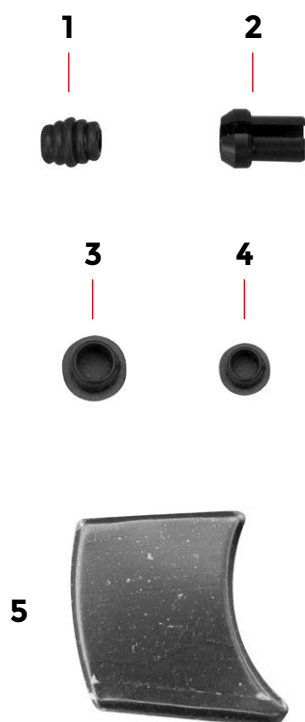

ARTICLE	MCIPOLLINI CODE	Variant	Finishing	Size	DESCRIPTION
2	03000097	MC	-	-	FRONT DERAILLEUR HANGER
3	01110048	-	-	-	M4XL10 SCREW

ARTICLE	MCI POLLINI CODE	Variant	Finishing	Size	DESCRIPTION
1	011100045	-	-	-	M4XL8 SCREW
2	030000150	-	-	-	BOND EVO/MCM LEFT HANGER
3	030000149	-	-	-	BOND EVO/MCM RIGHT HANGER

SISTEMA DCR

ARTICLE	MCIPOLLINI CODE	Variant	Finishing	Size	DESCRIPTION
1	030000281	-	-	-	EXPANDER FOR 1 1/8 FORK
2	028000056	-	-	-	56 mm 1.5" MCIPOLLINI ALANERA TOP COVER
3	028000058	-	-	-	MICROSPACER DCR MICROSHIMS, STEEL (2PCS)
4	028000057	-	-	-	DEDA DCR 45X45 PA66 COMPRESSION RING
5	030000256	-	-	-	51.9x40x8 45/45 HEADSET BEARING
6	030000004	-	-	-	51.8x40x8 36/45 HEADSET BEARING
7	M0230MC123BONDEVO_CA	VERN	RCRS23	-	RED-CARBON-RED METAL SHINY FORK
	M0230MC123BONDEVO_CA	VERN	WCOS23	-	WHITE PEARL-CARBON-OTTANIO SHINY FORK
	M0230MC123BONDEVO_CA	VERN	CSRS23	-	CARBON-SILVER-RED METAL FORK
	M0230MC123BONDEVO_CA	VERN	PERS	-	MYCIPOLLINI FORK

SISTEMA ACR

ARTICLE	MCIPOLLINI CODE	Variant	Finishing	Size	DESCRIPTION
1	030000281	-	-	-	EXPANDER FOR 1 1/8 FORK
2	030000294	-	-	-	TOP COVER MCIPOLLINI IN NYLON FOR ACR NO.55R 1.5/ACR/STD - 16000123000AB2
3	025100524	-	-	-	HSSP MICROSPACER ACR 1-1/8 28.6X0.25mm MW192 (IPC)
4	030000293	-	-	-	COMPRES RING ACR OPEN SILVER ALLOY H2474 16000083000020
5	030000297	-	-	-	1-1/2 36/45 - FSA MR127 HEADSET BEARING
6	030000004	-	-	-	51.8x40x8 36/45 HEADSET BEARING
7	M0230MC123BONDEVO_CA	VERN	RCRS23	-	RED-CARBON-RED METAL SHINY FORK
	M0230MC123BONDEVO_CA	VERN	WCOS23	-	WHITE PEARL-CARBON-OTTANIO SHINY FORK
	M0230MC123BONDEVO_CA	VERN	CSRS23	-	CARBON-SILVER-RED METAL FORK
	M0230MC123BONDEVO_CA	VERN	PERS	-	MYCIPOLLINI FORK