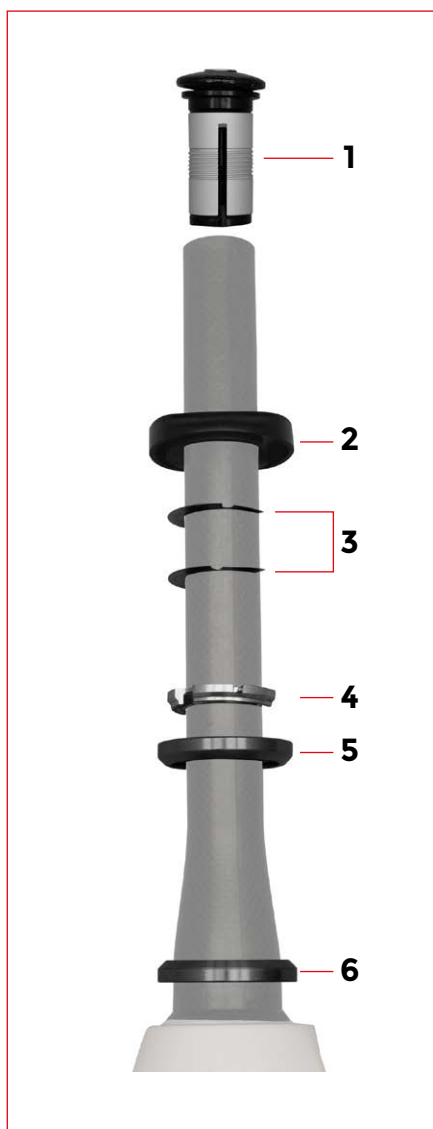

SISTEMA ACR

ARTICLE	MCIPOLLINI CODE	Variant	Finishing	Size	DESCRIPTION
1	030000281	-	-	-	EXPANDER FOR 1 1/8 FORK
2	030000294	-	-	-	TOP COVER MCIPOLLINI IN NYLON FOR ACR NO.55R 1.5/ACR/STD - 16000123000AB2
3	025100524	-	-	-	HSSP MICROSPACER ACR 1-1/8 28.6X0.25mm MW192 (IPC)
4	030000293	-	-	-	COMPRES RING ACR OPEN SILVER ALLOY H2474 16000083000020
5	030000297	-	-	-	1-1/2 36/45 - FSA MR127 HEADSET BEARING
6	030000004	-	-	-	51.8x40x8 36/45 HEADSET BEARING
7	M0230MC123BONDEVO_CA	VERN	RCRS23	-	RED-CARBON-RED METAL SHINY FORK
	M0230MC123BONDEVO_CA	VERN	WCOS23	-	WHITE PEARL-CARBON-OTTANIO SHINY FORK
	M0230MC123BONDEVO_CA	VERN	CSRS23	-	CARBON-SILVER-RED METAL FORK
	M0230MC123BONDEVO_CA	VERN	PERS	-	MYCIPOLLINI FORK