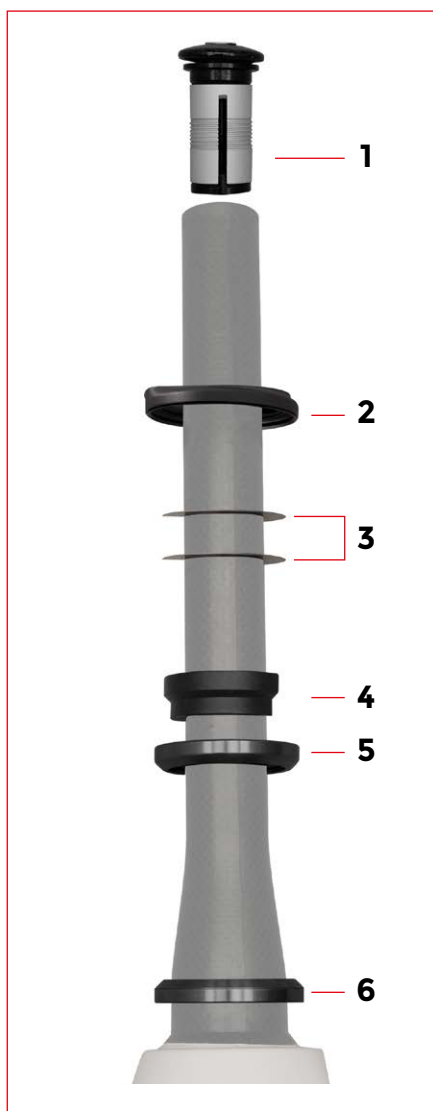

SISTEMA DCR

ARTICLE	MCIPOLLINI CODE	Variant	Finishing	Size	DESCRIPTION
1	030000281	-	-	-	EXPANDER FOR 1 1/8 FORK
2	028000056	-	-	-	56 mm 1.5" MCIPOLLINI ALANERA TOP COVER
3	028000058	-	-	-	MICROSPACER DCR MICROSHIMS, STEEL (2PCS)
4	028000057	-	-	-	DEDA DCR 45X45 PA66 COMPRESSION RING
5	030000256	-	-	-	51.9x40x8 45/45 HEADSET BEARING
6	030000004	-	-	-	51.8x40x8 36/45 HEADSET BEARING
7	M0230MC123BONDEVO_CA	VERN	RCRS23	-	RED-CARBON-RED METAL SHINY FORK
	M0230MC123BONDEVO_CA	VERN	WCOS23	-	WHITE PEARL-CARBON-OTTANIO SHINY FORK
	M0230MC123BONDEVO_CA	VERN	CSRS23	-	CARBON-SILVER-RED METAL FORK
	M0230MC123BONDEVO_CA	VERN	PERS	-	MYCIPOLLINI FORK