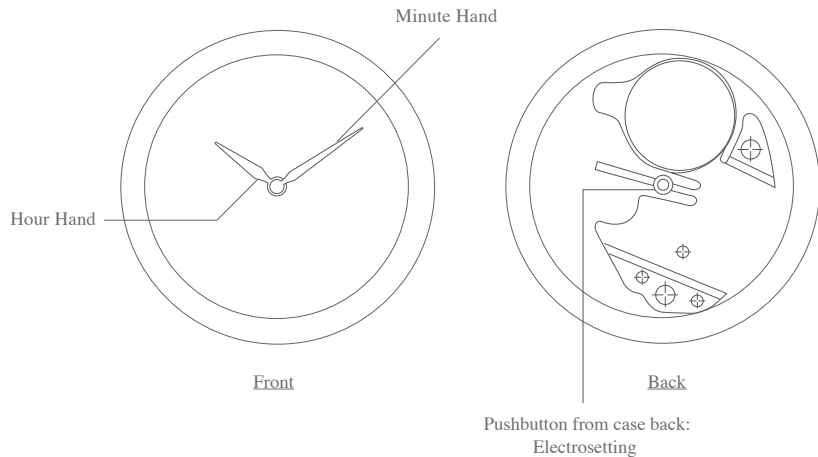

SWISS MADE QUARTZ 2 HANDS (ELECTRONIC TIME SETTING)

A) DISPLAY

B) SETTING THE TIME HOUR AND MINUTE