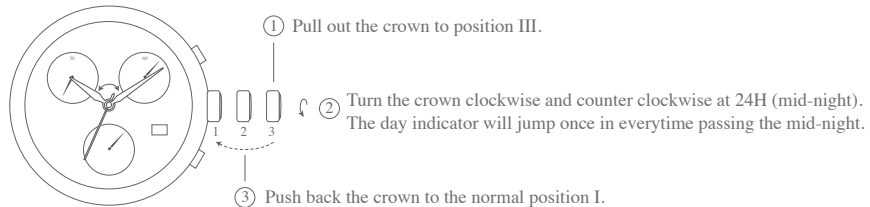

SWISS MADE QUARTZ CHRONOGRAPH WITH DATE

A) DISPLAY

B) TIME SETTING

C) DAY SETTING

D) DATE SETTING

CAUTION: Never correct date between 9PM to 0.30AM.

E) TIMING MODE

a. Simple timing function

① to ③ order of functions

F) TIMING MODE

b. Split-time of intermediate times function

G) ADJUSTING THE CHRONOGRAPH HANDS TO ZERO POSITION