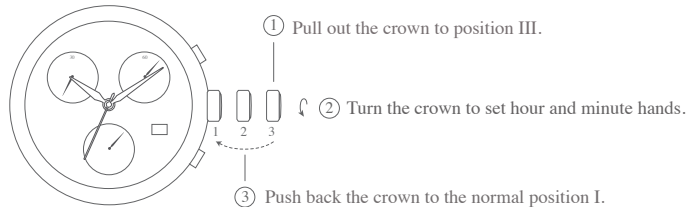

SWISS MADE QUARTZ CHRONOGRAPH WITH DATE

A) DISPLAY

B) TIME SETTING

C) DAY SETTING

D) DATE SETTING

CAUTION: Never correct date between 9PM to 0.30AM.

E) TIMING MODE

a. Simple timing function

① to ③ order of functions

F) TIMING MODE

b. Split-time of intermediate times function

G) ADJUSTING THE CHRONOGRAPH HANDS TO ZERO POSITION