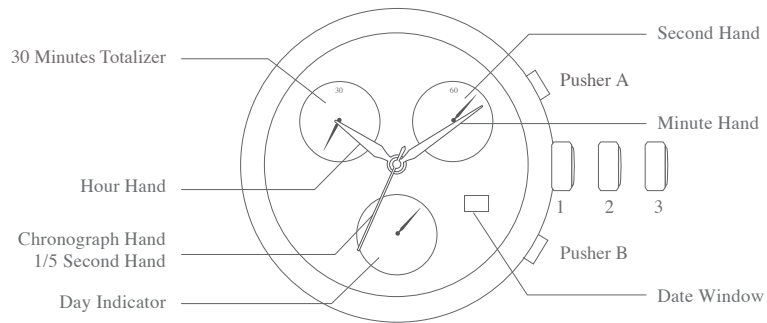

SWISS MADE QUARTZ CHRONOGRAPH WITH DATE

A) DISPLAY

B) TIME SETTING

C) DAY SETTING

D) DATE SETTING

CAUTION: Never correct date between 9PM to 0.30AM.

E) TIMING MODE

a. Simple timing function

① to ③ order of functions

F) TIMING MODE

b. Split-time of intermediate times function

G) ADJUSTING THE CHRONOGRAPH HANDS TO ZERO POSITION