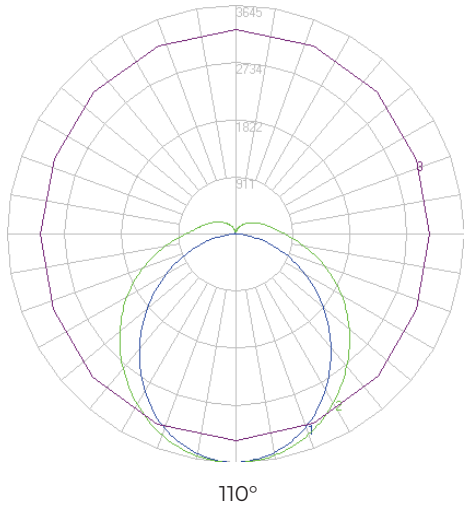

L02 Series Linear Fixture

Direct Linear Ambient Luminaires, Stairwell & Passageway

PERFORMANCE

Model	Setting	Distribution	CRI	Lumens	Wattage	Efficacy
LLTV2L02-025WCS	25	110	80	3,250	25	130
LLTV4L02-035WCS	35	110	80	4,550	35	130
LLTV4L02-046WCS	46	110	80	5,980	46	130
LLTV8L02-065WCS	65	110	80	8,450	65	130
LLTV8L02-090WCS	90	110	80	11,700	90	130

PHOTOMETRICS