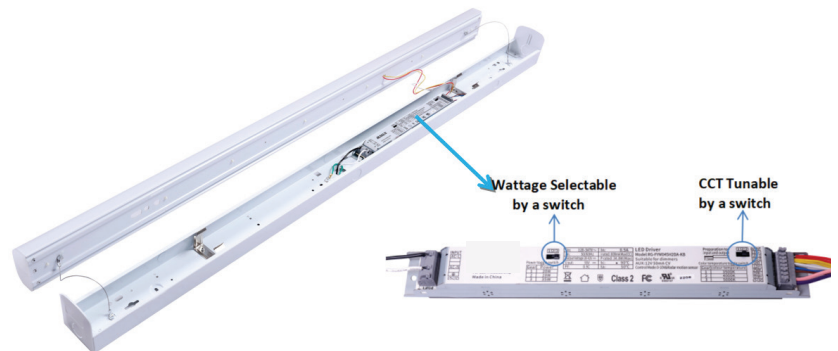

### KEY FEATURES

- Lumen Output Up to 11,700 lm
- CCT & Power Selectable
- Stock one SKU for different applications
- 2ft, 4ft, and 8ft Sizes
- Linkable

### APPLICATIONS

- Shopping Mall
- Supermarket
- Hospital
- Library
- Office
- Auto Shop
- Workshop
- Stairwell & Passageway

2ft

4ft

8ft

### DIP SWITCH

The power and color temperature could be set by the DIP switch.

\*Only 90W also has DIP switches on the fixture