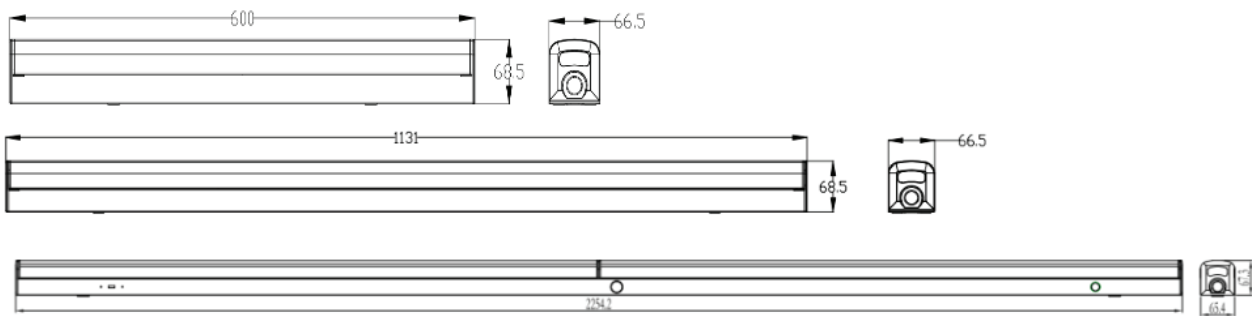

### PRODUCT DIMENSIONS

| DIMENSIONS           | 25/20/15W             | 35/28/20W, 46/38/30W  | 65/55/45W, 90/75/65/55W |
|----------------------|-----------------------|-----------------------|-------------------------|
| Product Dimension    | 23.62" x 2.62" x 2.7" | 44.53" x 2.62" x 2.7" | 88.75" x 2.62" x 2.7"   |
| Luminaire Net Weight | 1.4 kg                | 2.2 kg                | 4 kg                    |
| Export Carton Size   | 68 x 26 x 19 cm       | 117 x 26 x 19 cm      | 230 x 26 x 19 cm        |
| Gross Weight         | 8.6 kg (6pcs)         | 13.6 kg (6 pcs)       | 4.85 kg (1 pc)          |